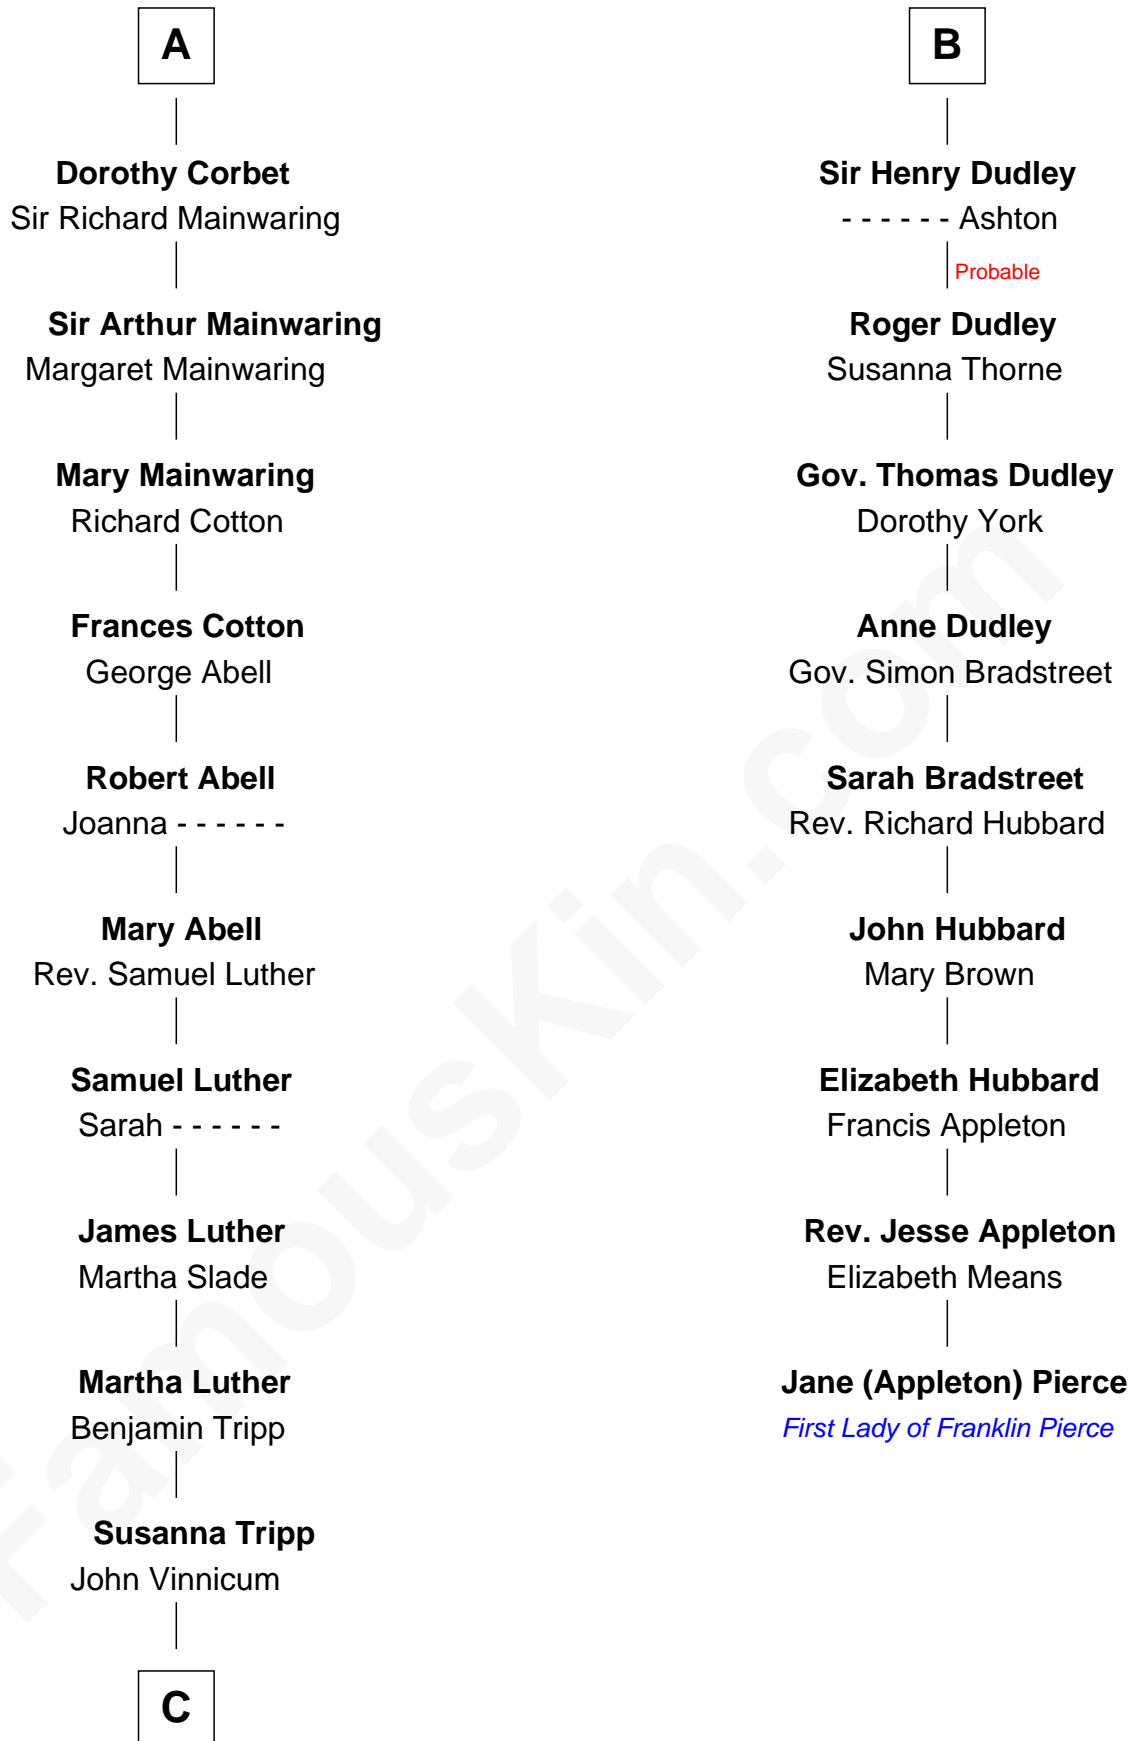

FamousKin.com Relationship Chart of

Lizzie Borden

Accused Murderess

15th cousin 5 times removed of

Jane (Appleton) Pierce

First Lady of President Franklin Pierce

FamousKin.com