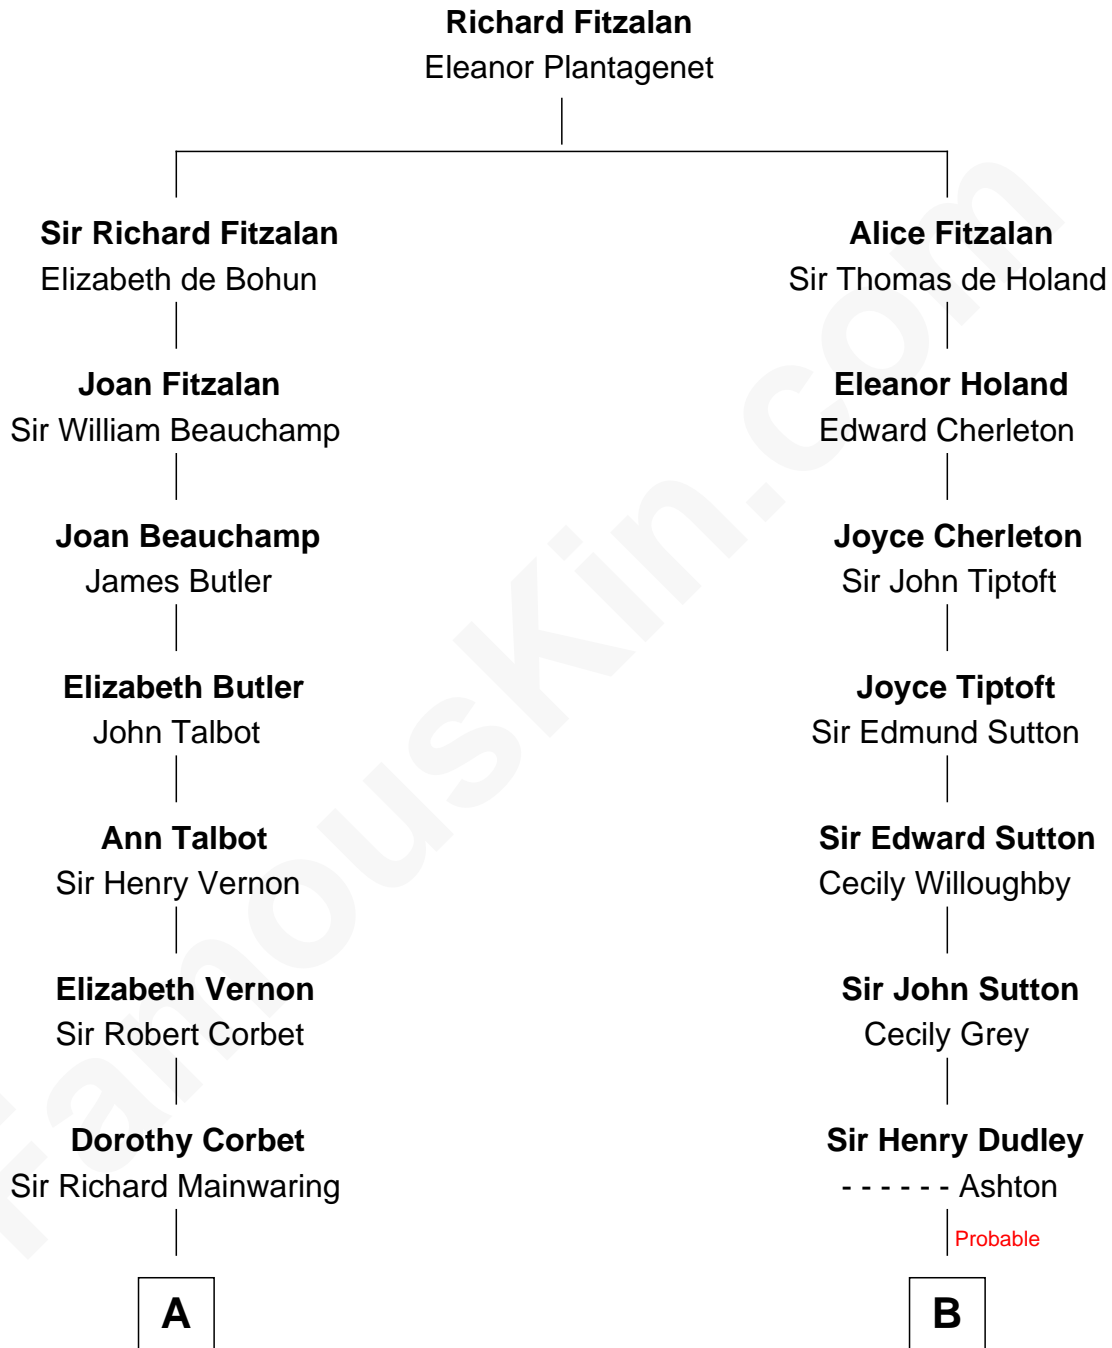

# FamousKin.com Relationship Chart of

**Lizzie Borden**

*Accused Murderess*

14th cousin 5 times removed of

**Jane (Appleton) Pierce**

*First Lady of President Franklin Pierce*

**C**

—  
**Anthony Morse**

Rhoda Morrison

—  
**Sarah Anthony Morse**

Andrew Jackson Borden

—  
**Lizzie Borden**

*Accused Murderess*

FamousKin.com