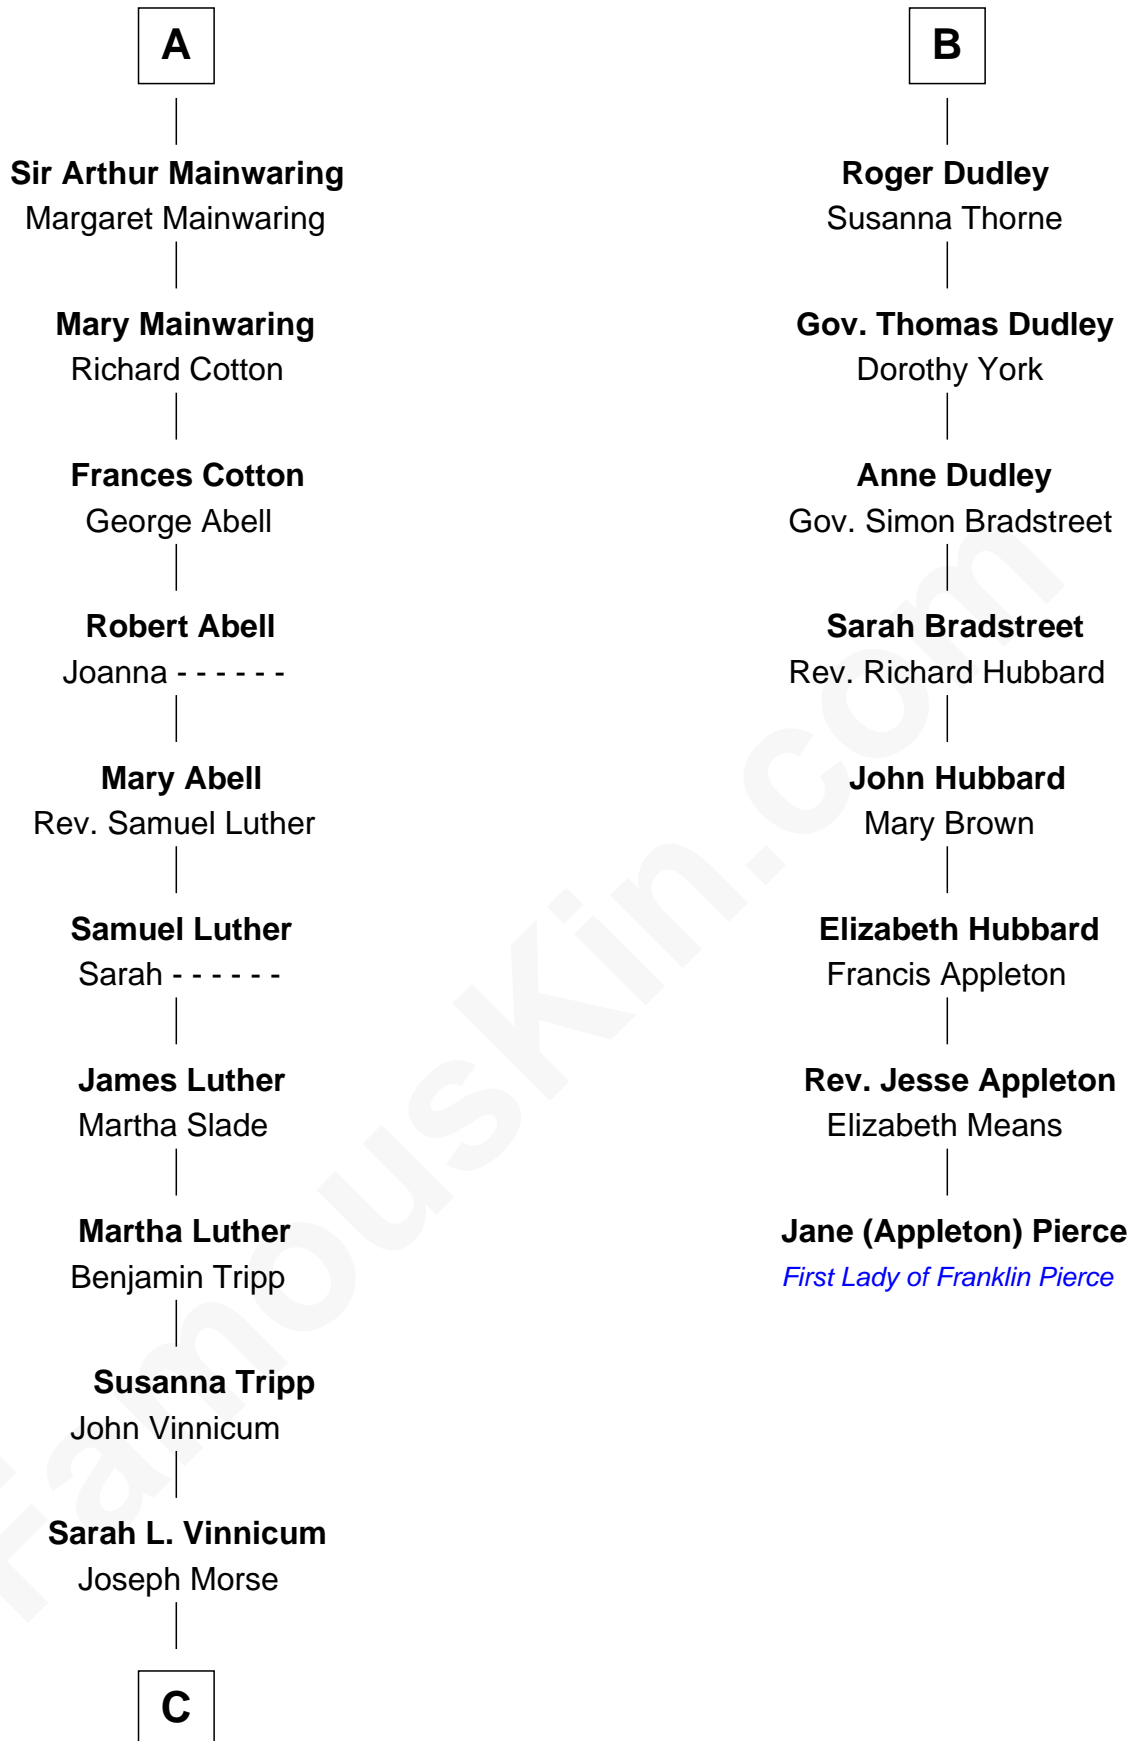

# FamousKin.com Relationship Chart of

**Lizzie Borden**

*Accused Murderess*

14th cousin 5 times removed of

**Jane (Appleton) Pierce**

*First Lady of President Franklin Pierce*

**C**

—  
**Anthony Morse**

Rhoda Morrison

—  
**Sarah Anthony Morse**

Andrew Jackson Borden

—  
**Lizzie Borden**

*Accused Murderess*

FamousKin.com