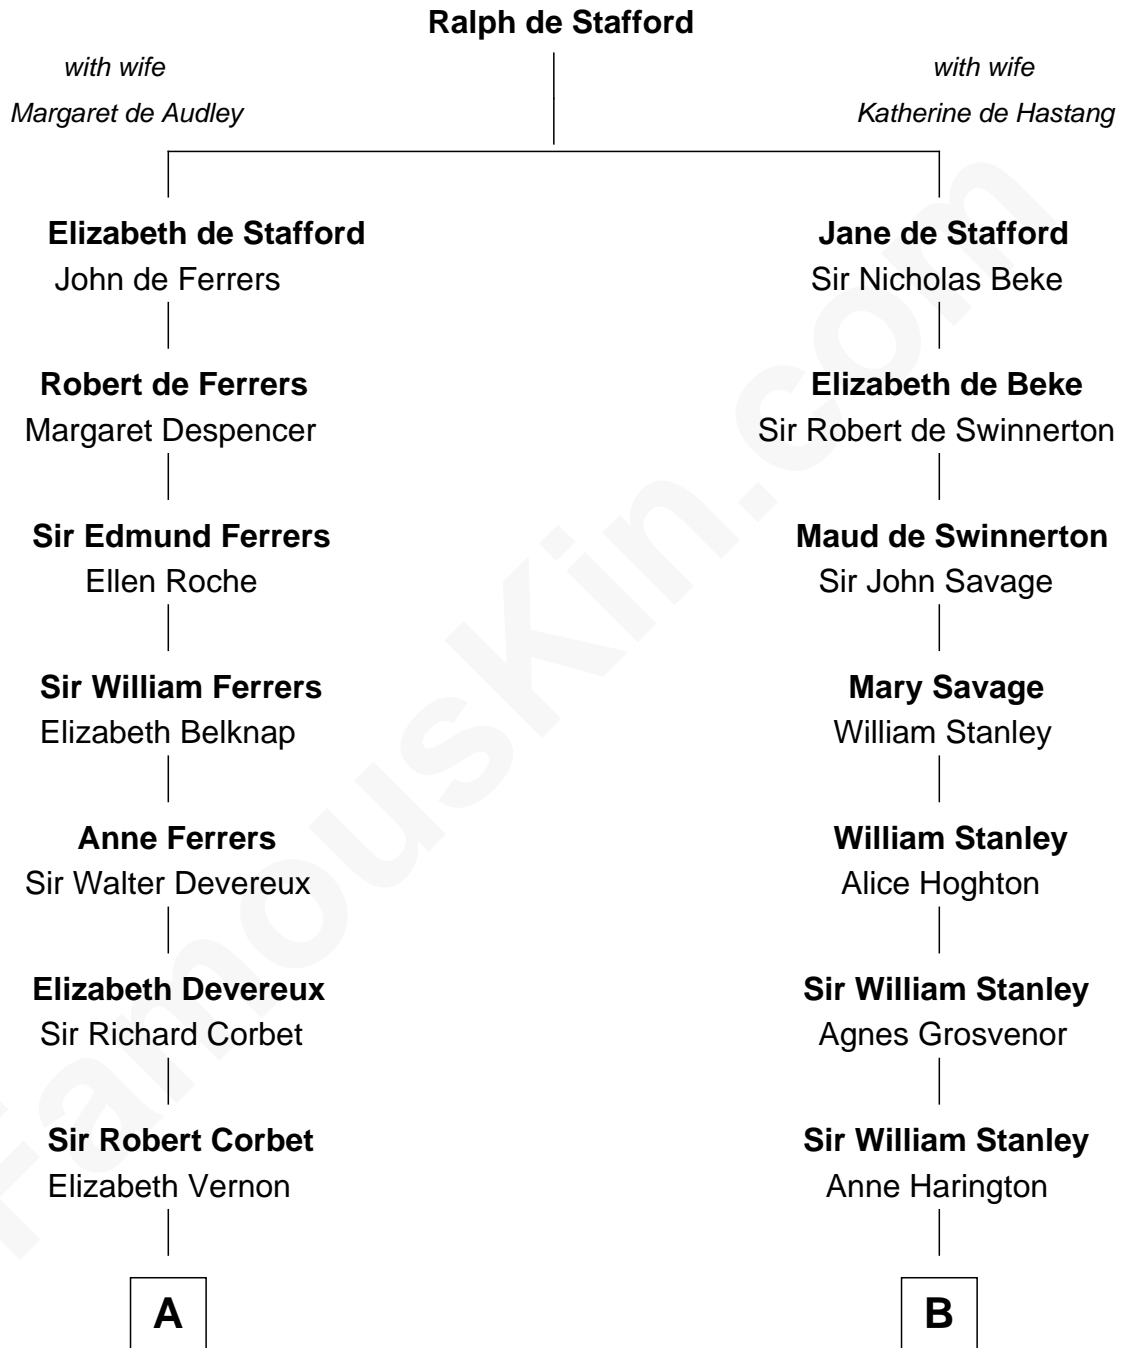

# FamousKin.com Relationship Chart of

**Lizzie Borden**

*Accused Murderess*

16th cousin 4 times removed of

**Fitzhugh Lee**

*40th Governor of Virginia*

**C**

—  
**Sarah L. Vinnicum**

Joseph Morse

—  
**Anthony Morse**

Rhoda Morrison

—  
**Sarah Anthony Morse**

Andrew Jackson Borden

—  
**Lizzie Borden**

*Accused Murderess*

FamousKin.com