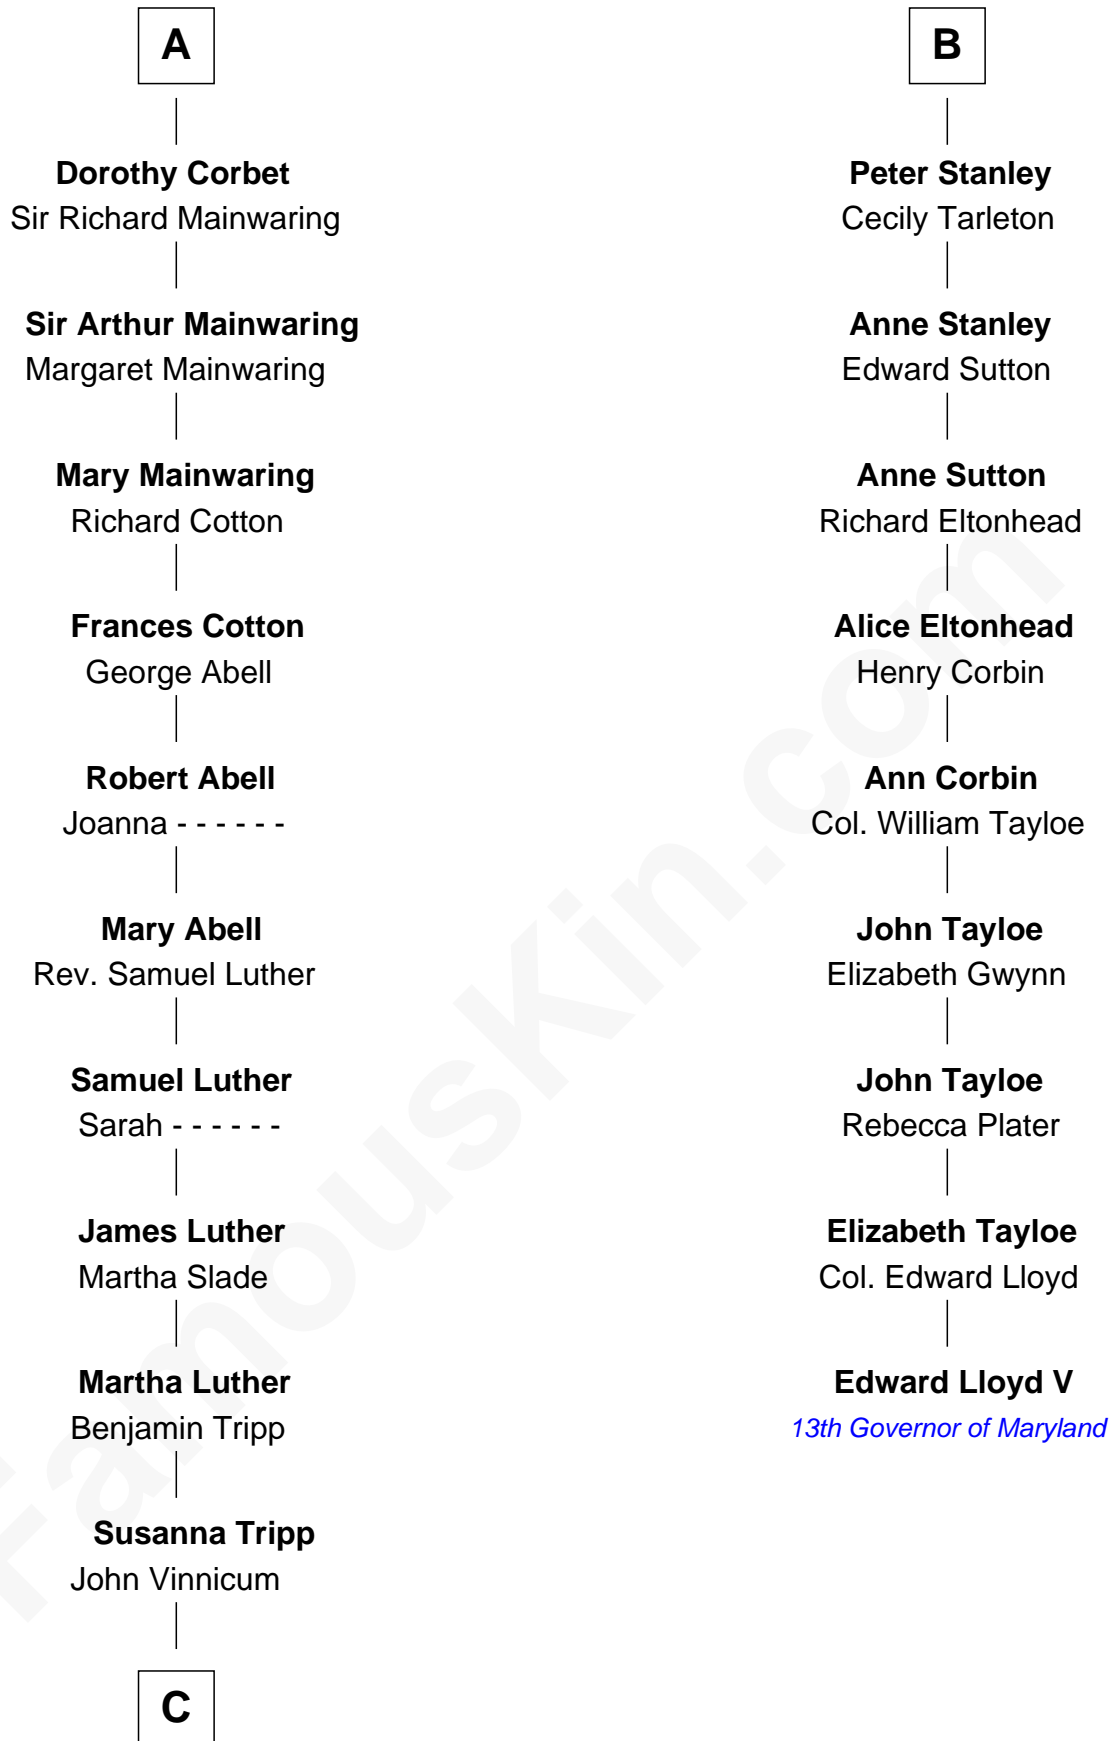

FamousKin.com Relationship Chart of

Lizzie Borden

Accused Murderess

15th cousin 5 times removed of

Edward Lloyd V

13th Governor of Maryland

C

—
Sarah L. Vinnicum

Joseph Morse

—
Anthony Morse

Rhoda Morrison

—
Sarah Anthony Morse

Andrew Jackson Borden

—
Lizzie Borden

Accused Murderess

FamousKin.com