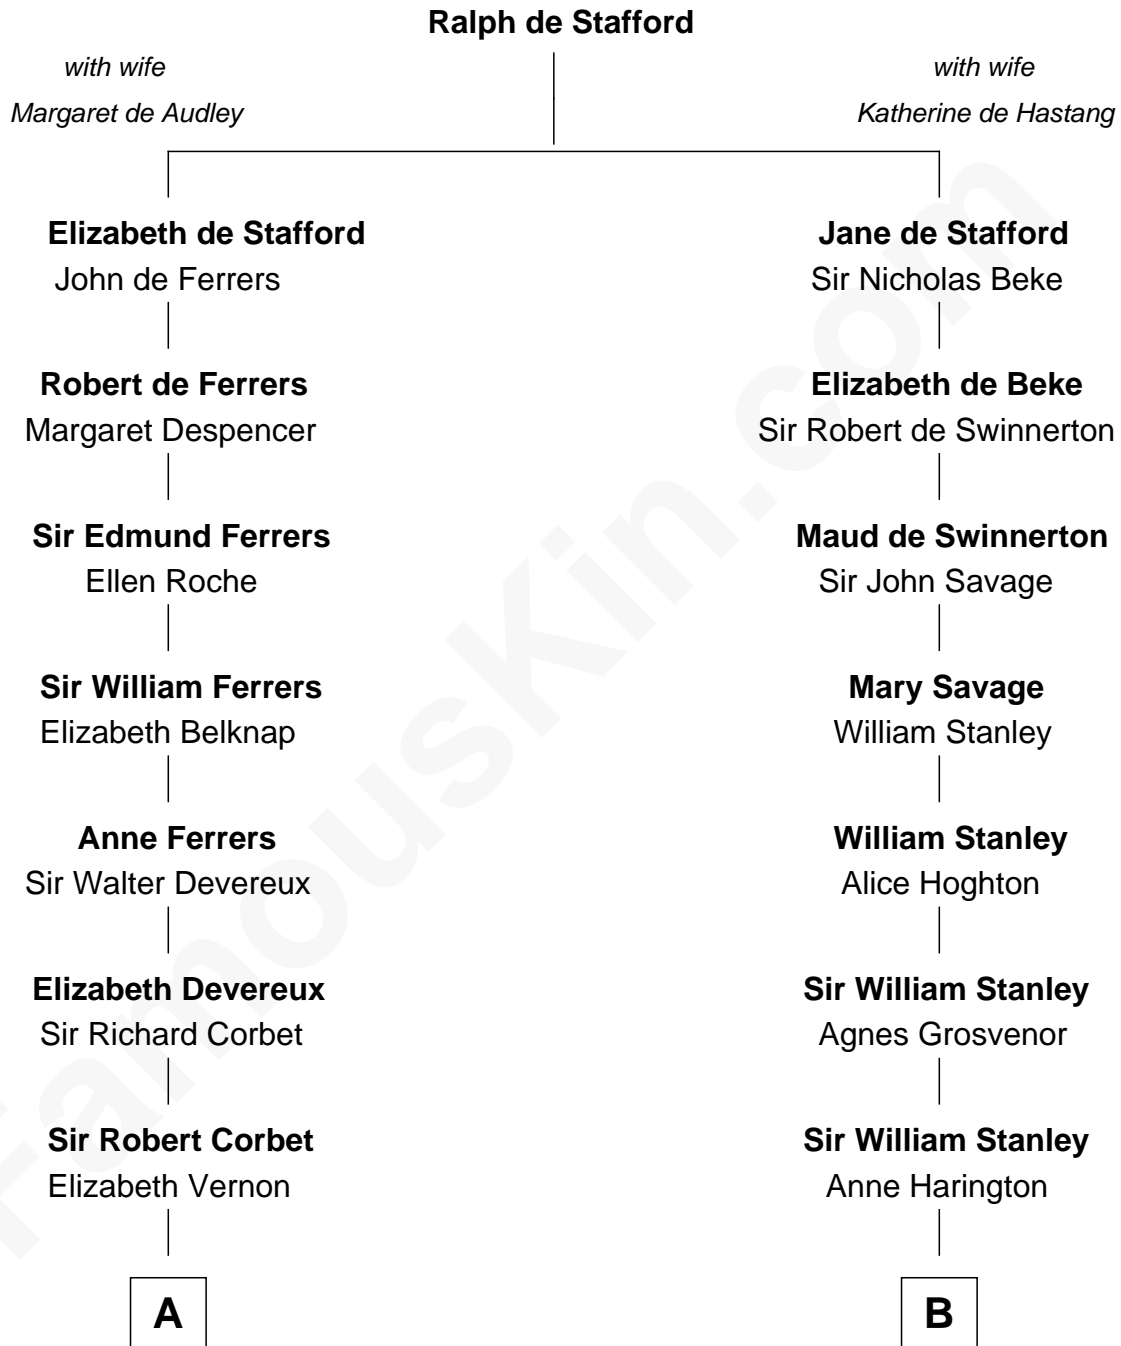

FamousKin.com Relationship Chart of

Lizzie Borden

Accused Murderess

15th cousin 5 times removed of

Edward Lloyd V

13th Governor of Maryland

C

—
Sarah L. Vinnicum

Joseph Morse

—
Anthony Morse

Rhoda Morrison

—
Sarah Anthony Morse

Andrew Jackson Borden

—
Lizzie Borden

Accused Murderess

FamousKin.com