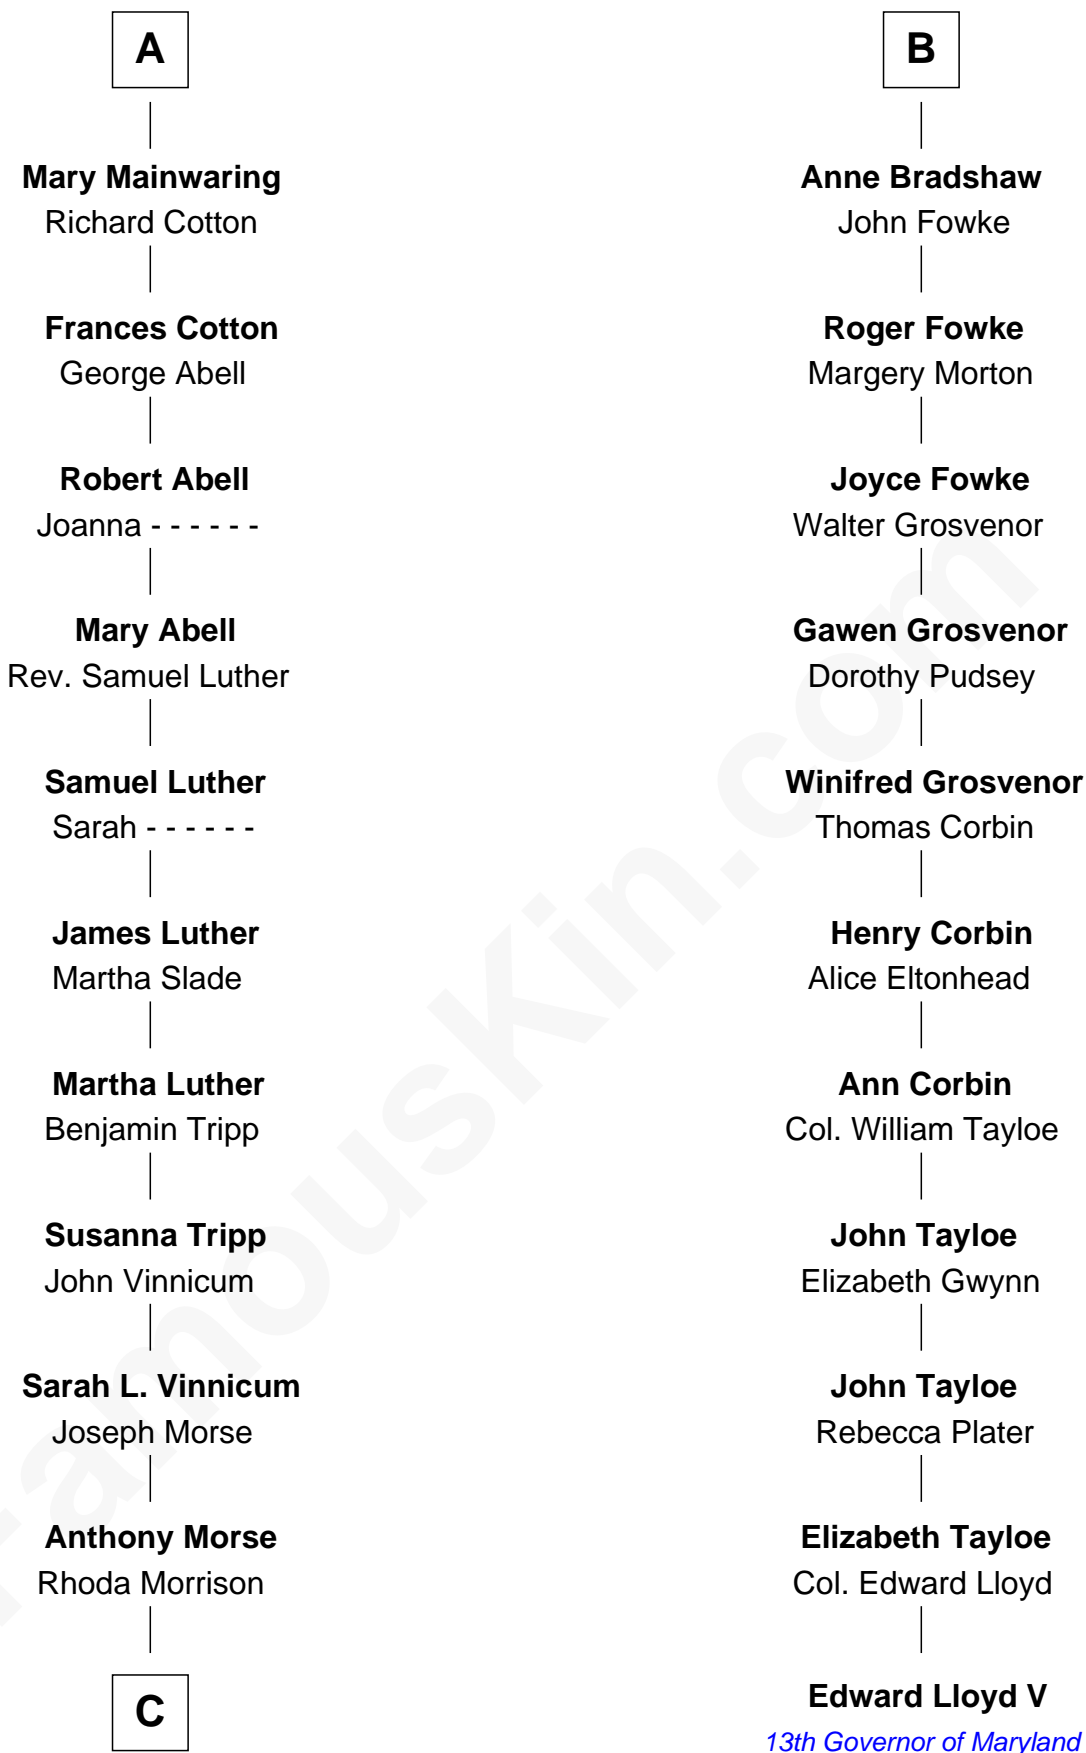

# FamousKin.com Relationship Chart of

**Lizzie Borden**

*Accused Murderess*

17th cousin 1 time removed of

**Edward Lloyd V**

*13th Governor of Maryland*

**John de Welles**

Maud de Roos

**C**

—  
**Sarah Anthony Morse**  
Andrew Jackson Borden

—  
**Lizzie Borden**  
*Accused Murderess*

FamousKin.com