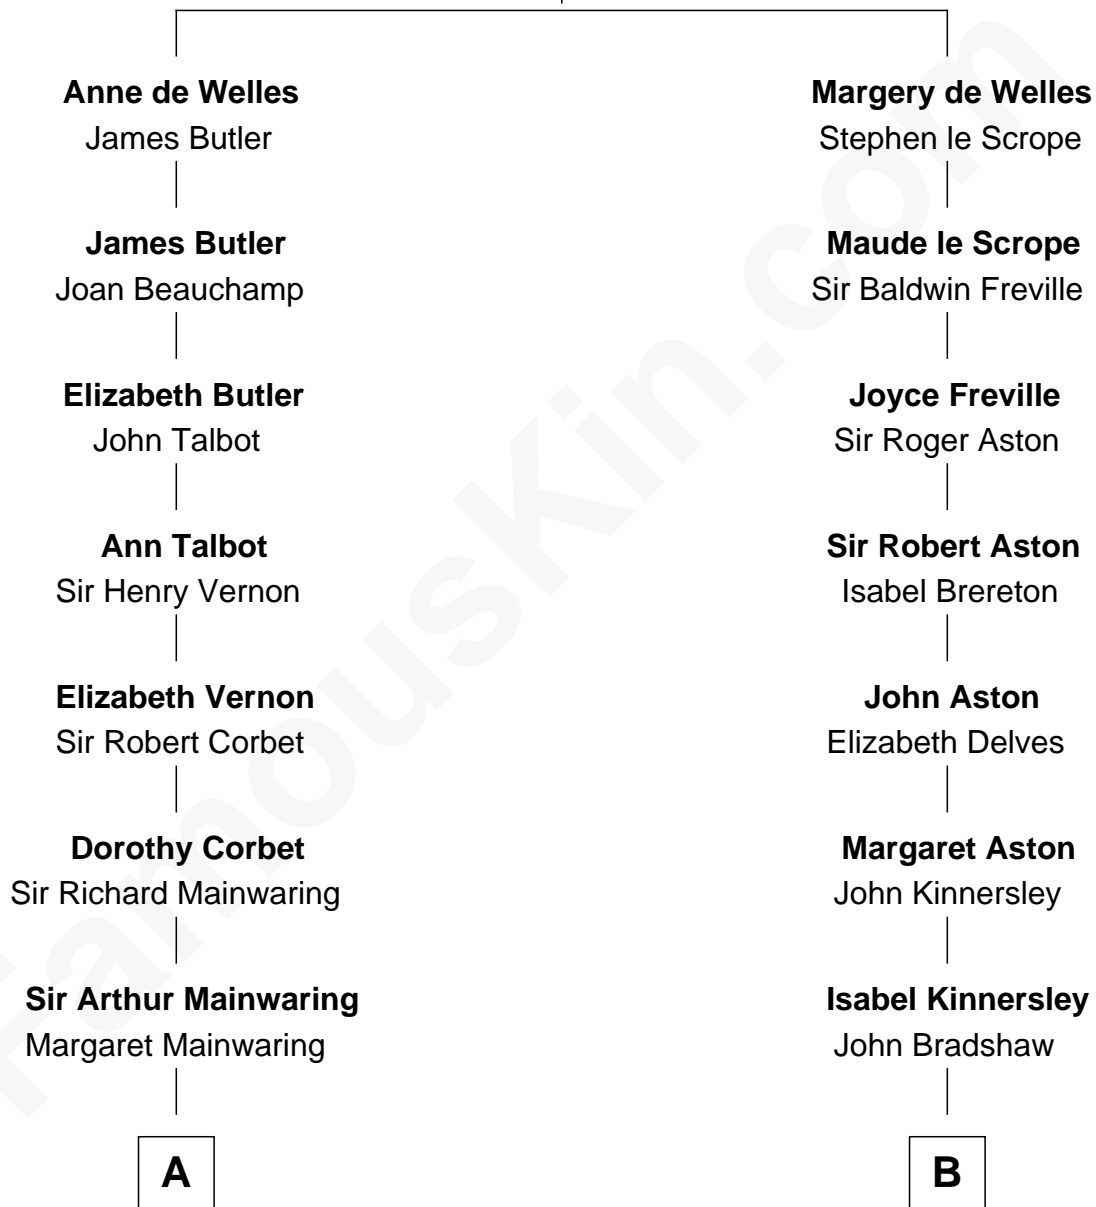

# FamousKin.com Relationship Chart of

**Lizzie Borden**

*Accused Murderess*

17th cousin 1 time removed of

**Edward Lloyd V**

*13th Governor of Maryland*

**John de Welles**

Maud de Roos

**C**

—  
**Sarah Anthony Morse**  
Andrew Jackson Borden

—  
**Lizzie Borden**  
*Accused Murderess*

FamousKin.com