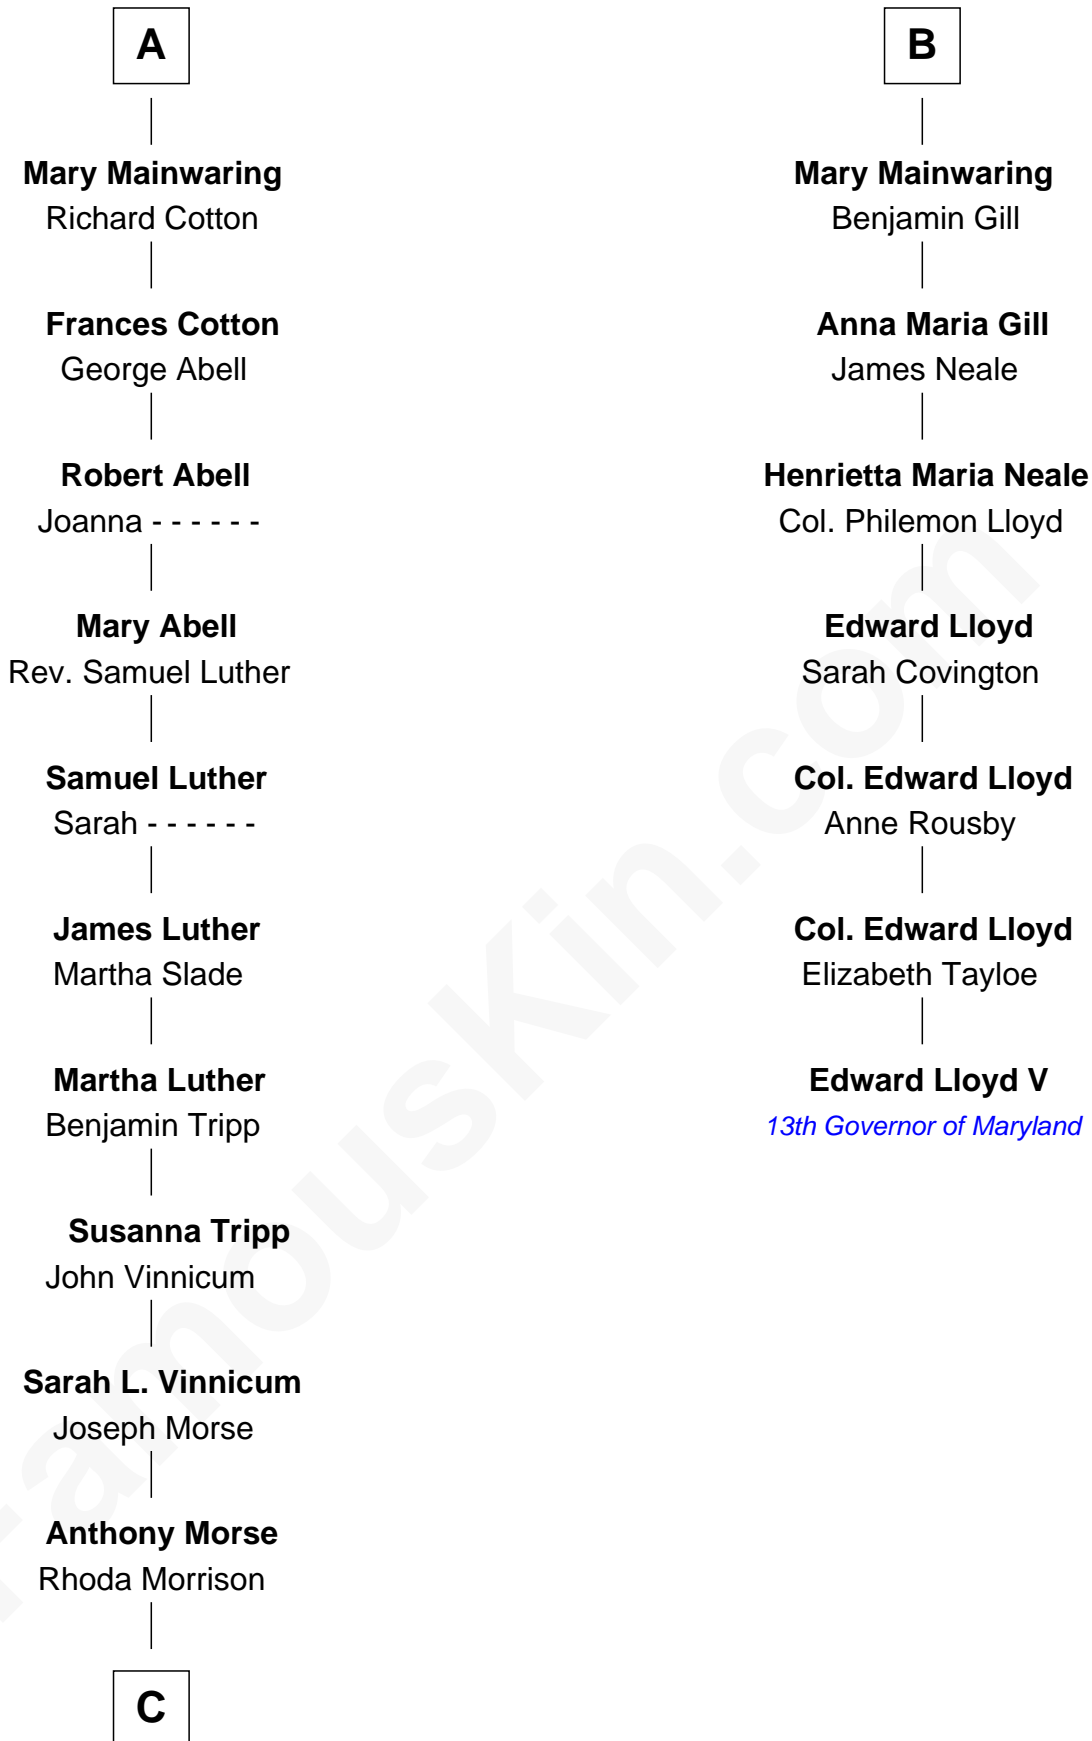

# FamousKin.com Relationship Chart of

**Lizzie Borden**

*Accused Murderess*

13th cousin 5 times removed of

**Edward Lloyd V**

*13th Governor of Maryland*

**Sir Richard Fitzalan**

Elizabeth de Bohun

**Joan Fitzalan**  
Sir William Beauchamp

**Joan Beauchamp**  
James Butler

**Elizabeth Butler**  
John Talbot

**Ann Talbot**  
Sir Henry Vernon

**Elizabeth Vernon**  
Sir Robert Corbet

**Dorothy Corbet**  
Sir Richard Mainwaring

**Sir Arthur Mainwaring**  
Margaret Mainwaring

**A**

**Elizabeth Fitzalan**  
Sir Robert Goushill

**Joan Goushill**  
Sir Thomas Stanley

**Sir John Stanley**  
Elizabeth Weever

**Margery Stanley**  
Sir William Torbock

**Thomas Torbock**  
Elizabeth Moore

**William Torbock**  
Catherine Gerard

**Margaret Torbock**  
Oliver Mainwaring

**B**

**C**

—  
**Sarah Anthony Morse**  
Andrew Jackson Borden

—  
**Lizzie Borden**  
*Accused Murderess*