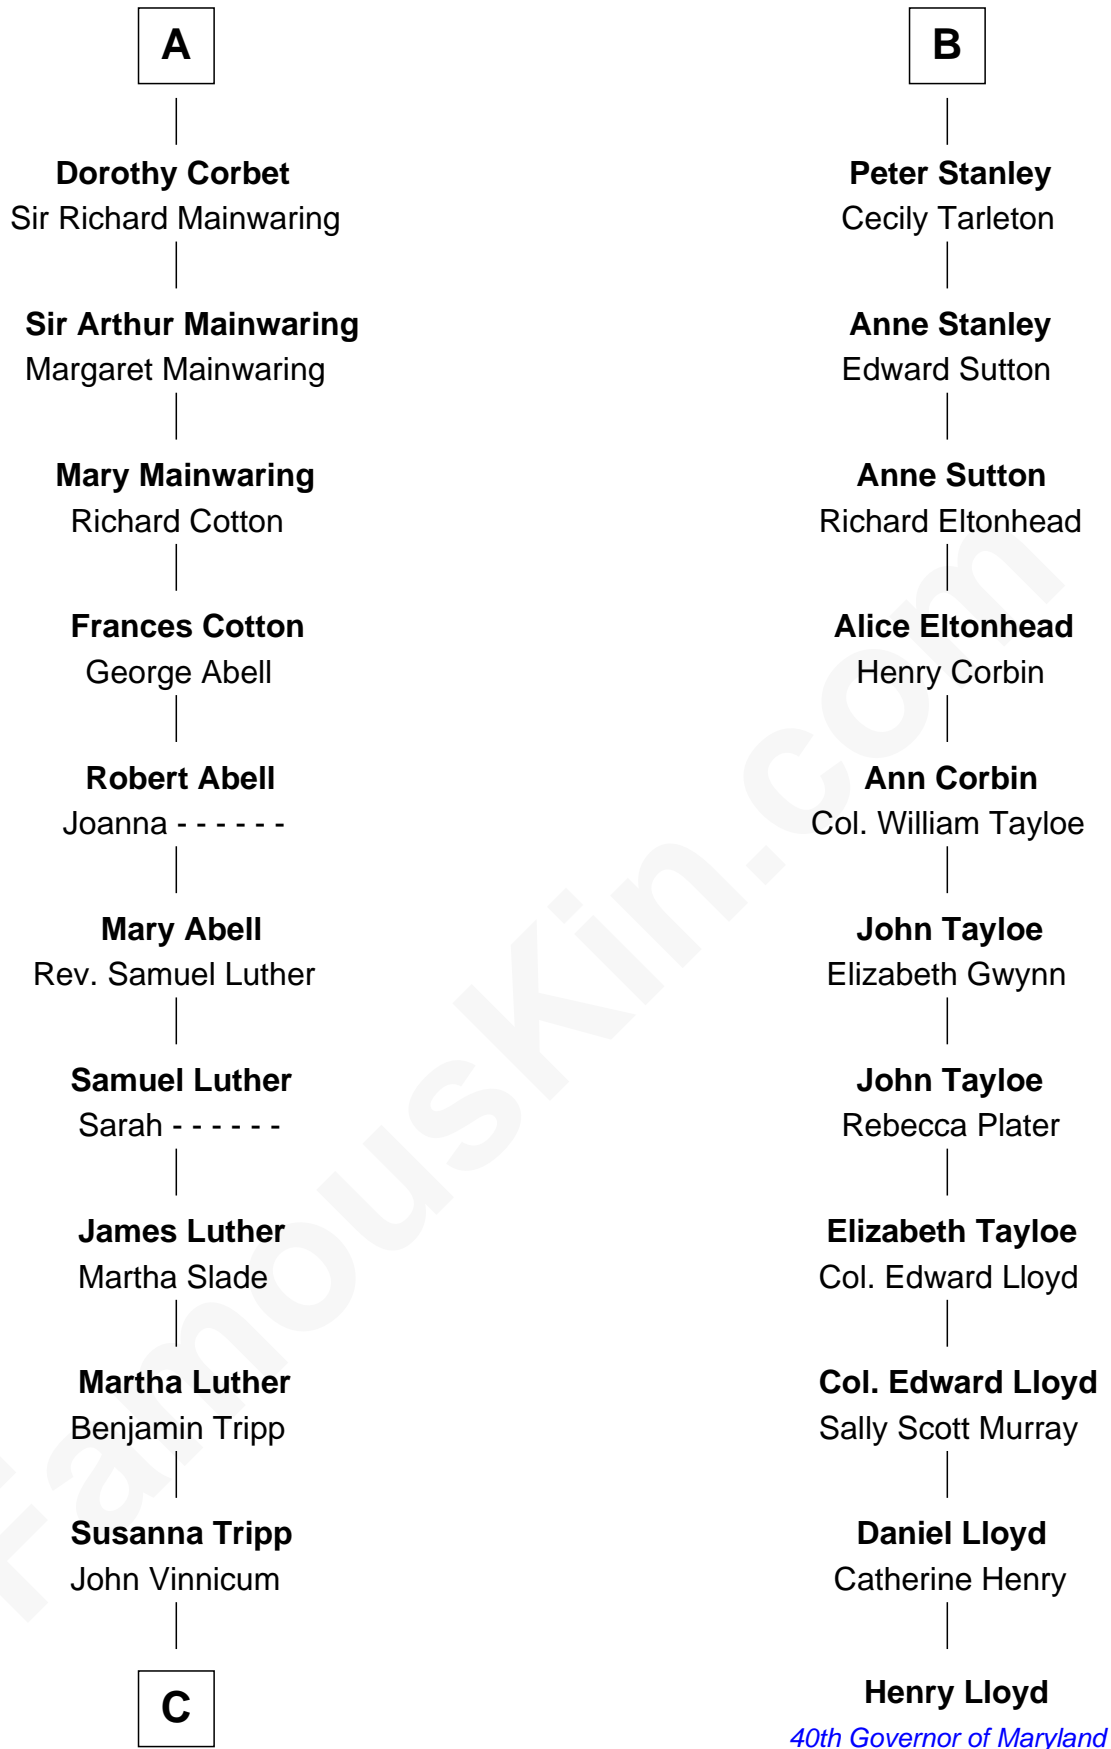

FamousKin.com Relationship Chart of

Lizzie Borden

Accused Murderess

17th cousin 3 times removed of

Henry Lloyd

40th Governor of Maryland

FamousKin.com