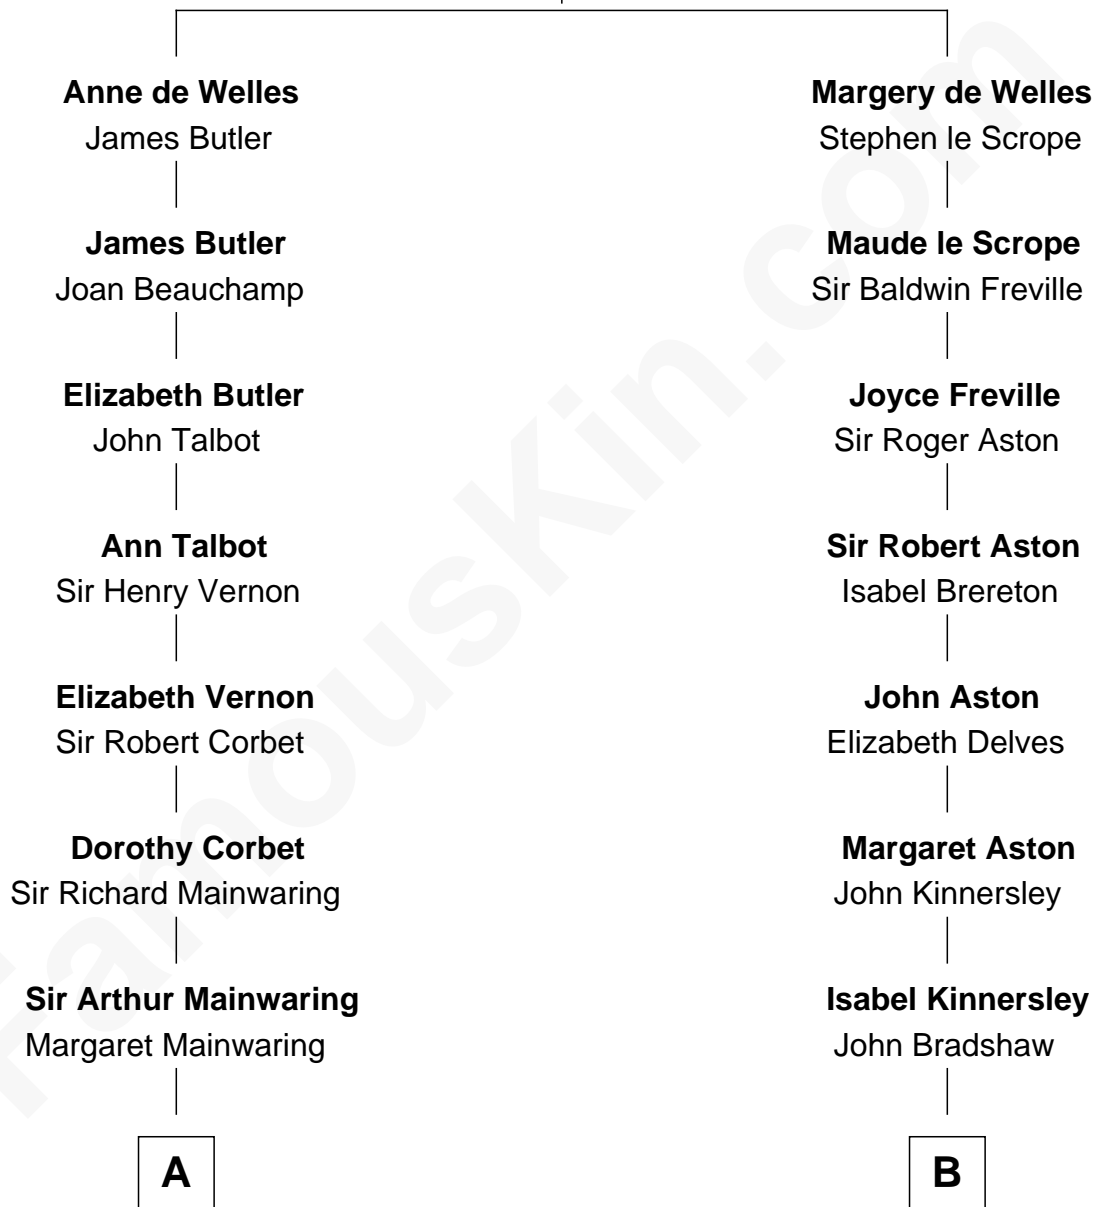

FamousKin.com Relationship Chart of

Lizzie Borden

Accused Murderess

18th cousin 1 time removed of

Henry Lloyd

40th Governor of Maryland

John de Welles

Maud de Roos

C

Sarah Anthony Morse
Andrew Jackson Borden

Lizzie Borden
Accused Murderess

D

Col. Edward Lloyd
Sally Scott Murray

Daniel Lloyd
Catherine Henry

Henry Lloyd
40th Governor of Maryland

FamousKin.com