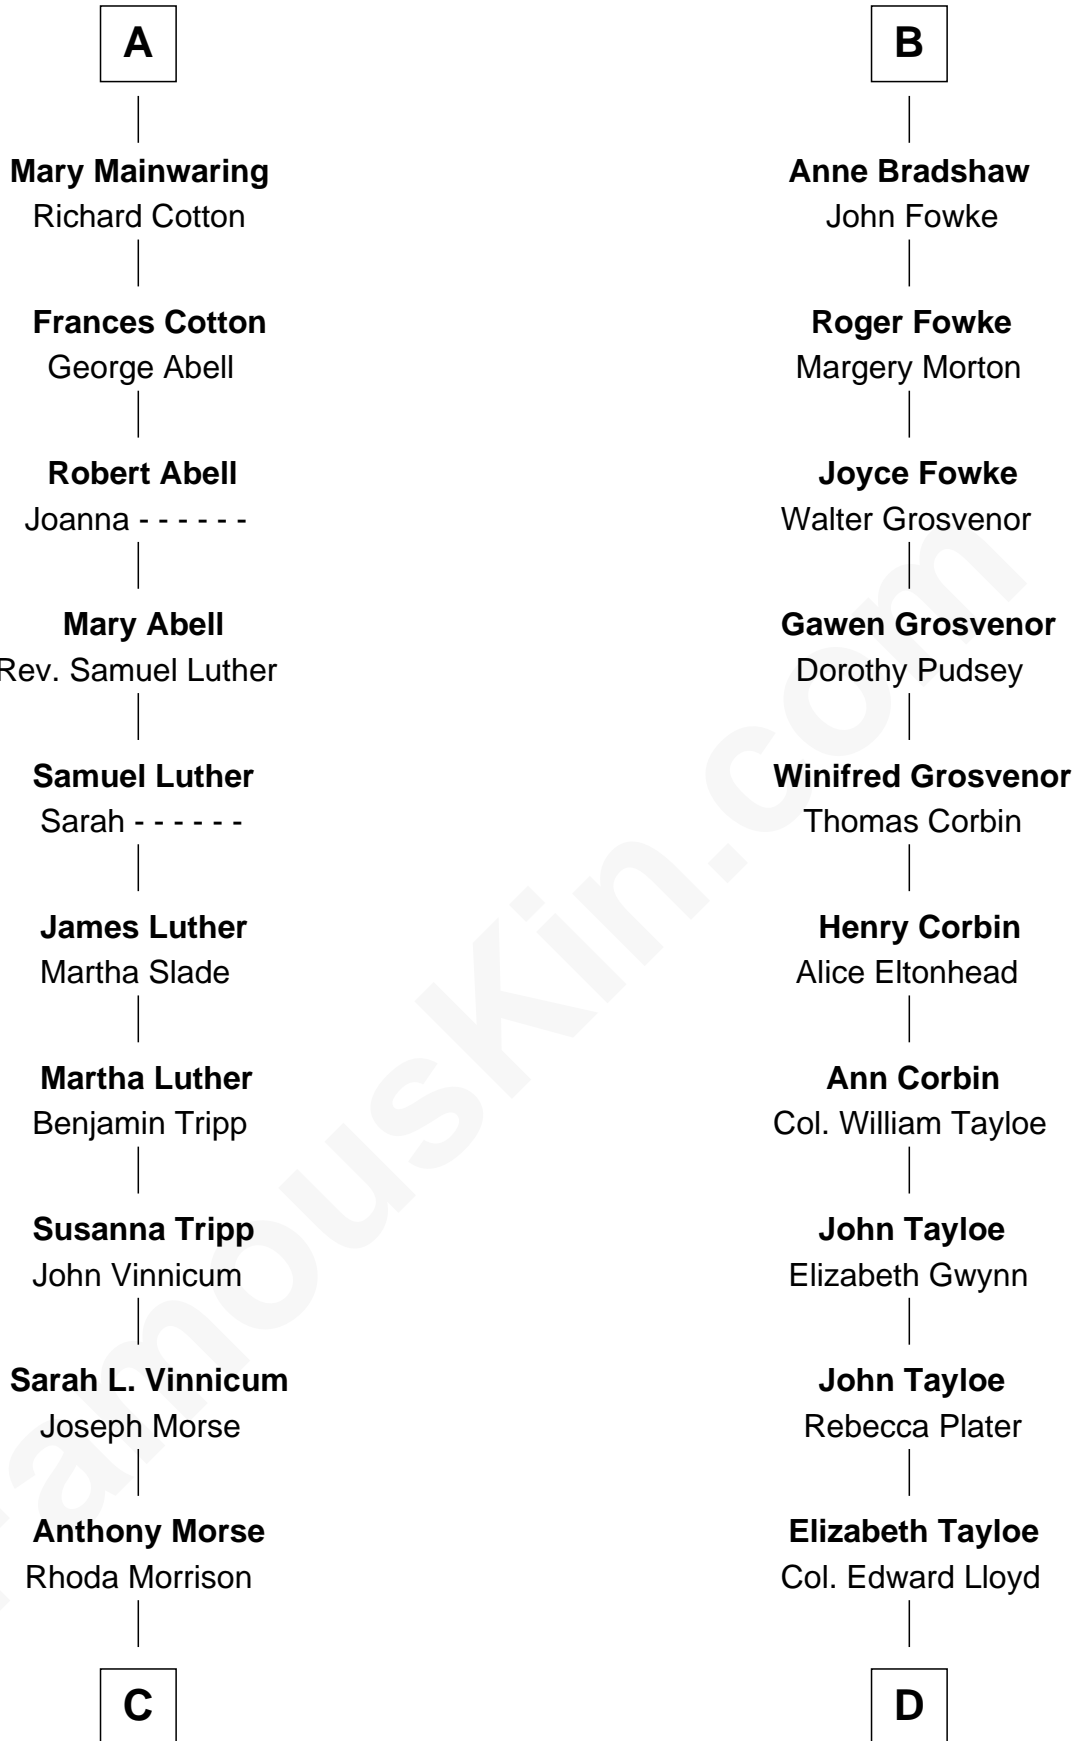

FamousKin.com Relationship Chart of

Lizzie Borden

Accused Murderess

18th cousin 1 time removed of

Henry Lloyd

40th Governor of Maryland

John de Welles

Maud de Roos

C

Sarah Anthony Morse
Andrew Jackson Borden

Lizzie Borden
Accused Murderess

D

Col. Edward Lloyd
Sally Scott Murray

Daniel Lloyd
Catherine Henry

Henry Lloyd
40th Governor of Maryland

FamousKin.com