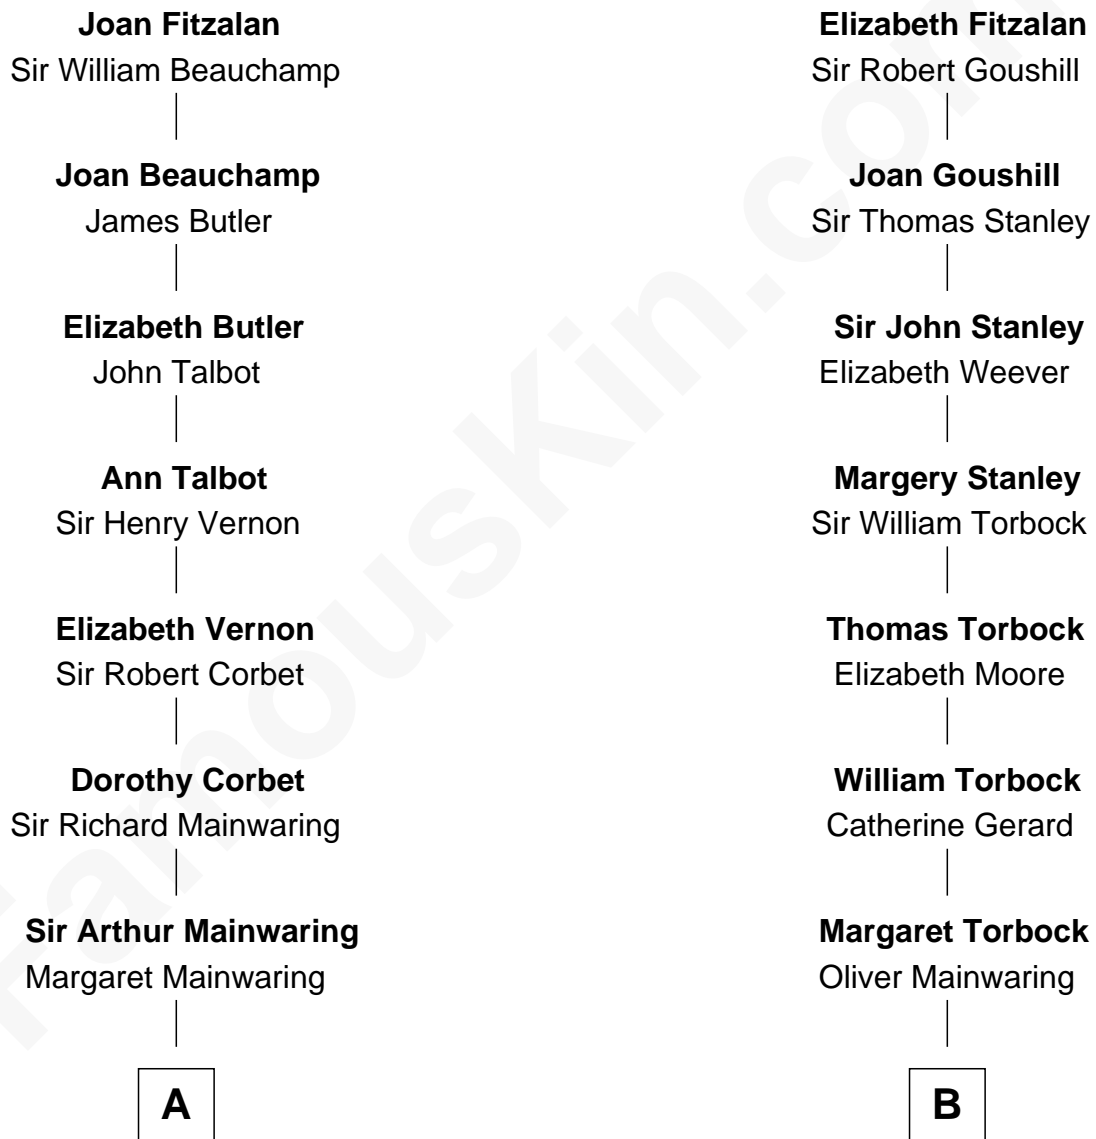

FamousKin.com Relationship Chart of

Lizzie Borden

Accused Murderess

15th cousin 3 times removed of

Henry Lloyd

40th Governor of Maryland

Sir Richard Fitzalan

Elizabeth de Bohun

C

—
Sarah Anthony Morse
Andrew Jackson Borden

—
Lizzie Borden
Accused Murderess

FamousKin.com