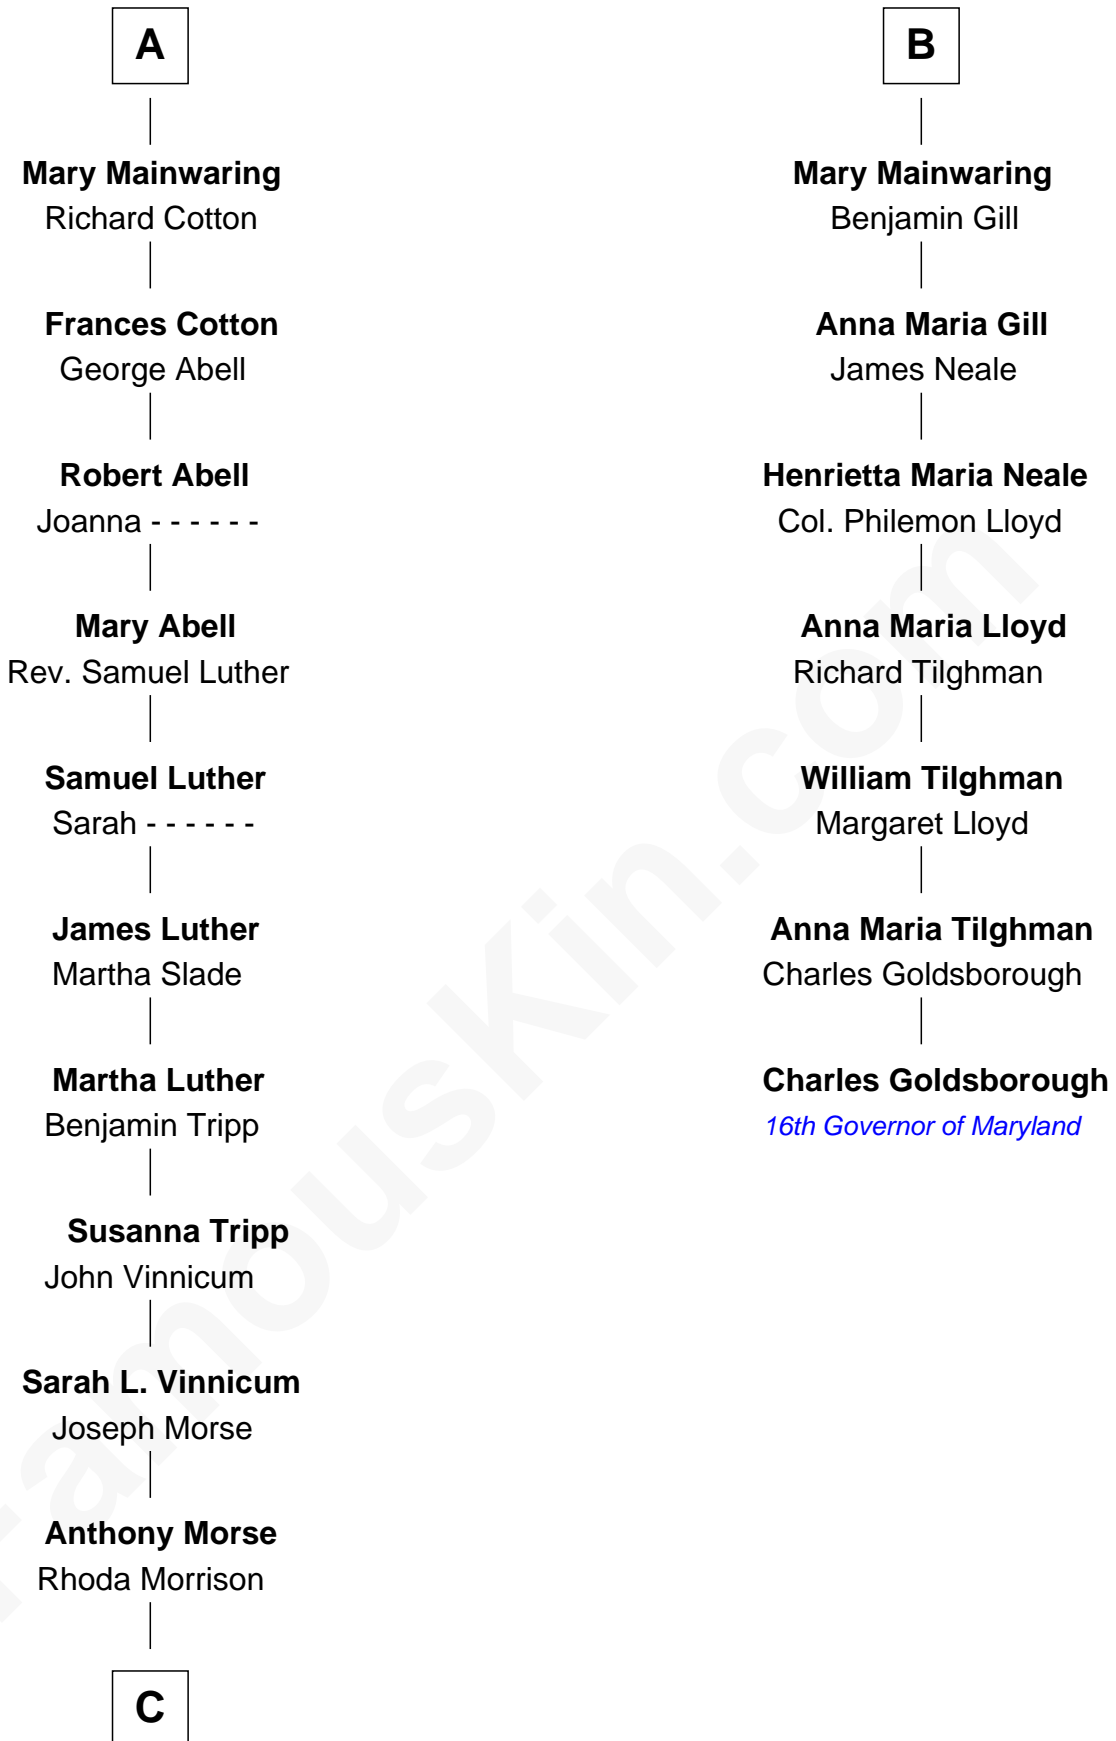

FamousKin.com Relationship Chart of

Lizzie Borden

Accused Murderess

13th cousin 5 times removed of

Charles Goldsborough

16th Governor of Maryland

Sir Richard Fitzalan

Elizabeth de Bohun

Joan Fitzalan
Sir William Beauchamp

Joan Beauchamp
James Butler

Elizabeth Butler
John Talbot

Ann Talbot
Sir Henry Vernon

Elizabeth Vernon
Sir Robert Corbet

Dorothy Corbet
Sir Richard Mainwaring

Sir Arthur Mainwaring
Margaret Mainwaring

A

Elizabeth Fitzalan
Sir Robert Goushill

Joan Goushill
Sir Thomas Stanley

Sir John Stanley
Elizabeth Weever

Margery Stanley
Sir William Torbock

Thomas Torbock
Elizabeth Moore

William Torbock
Catherine Gerard

Margaret Torbock
Oliver Mainwaring

B

C

—
Sarah Anthony Morse
Andrew Jackson Borden

—
Lizzie Borden
Accused Murderess

FamousKin.com