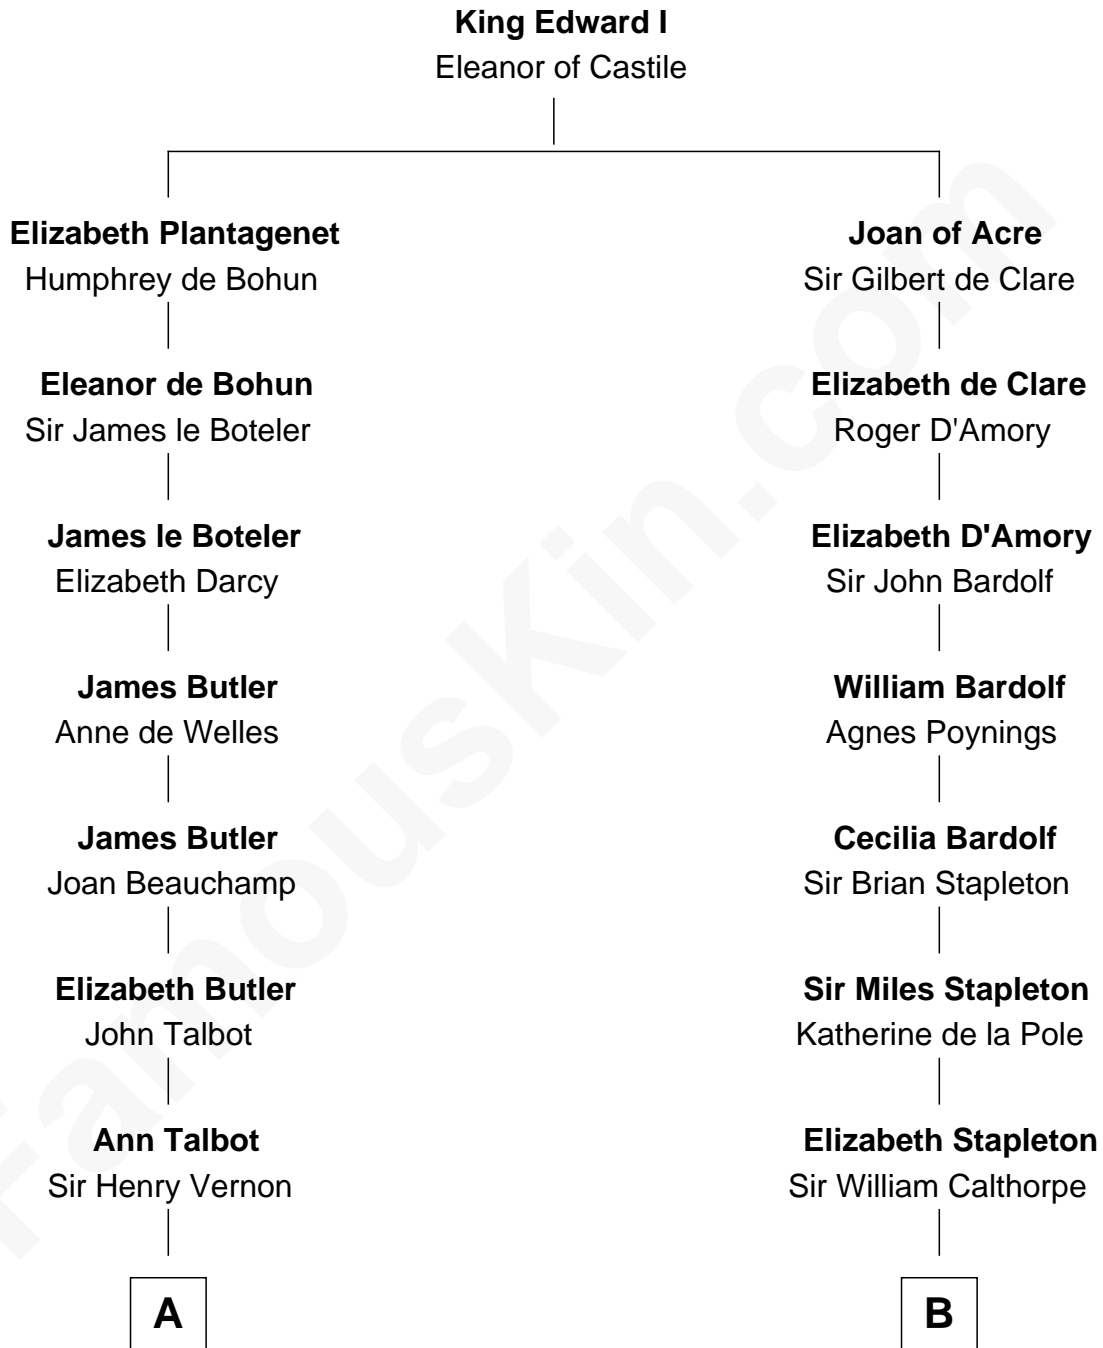

FamousKin.com Relationship Chart of

Lizzie Borden

Accused Murderess

17th cousin 4 times removed of

Charles Carnan Ridgely

15th Governor of Maryland

FamousKin.com