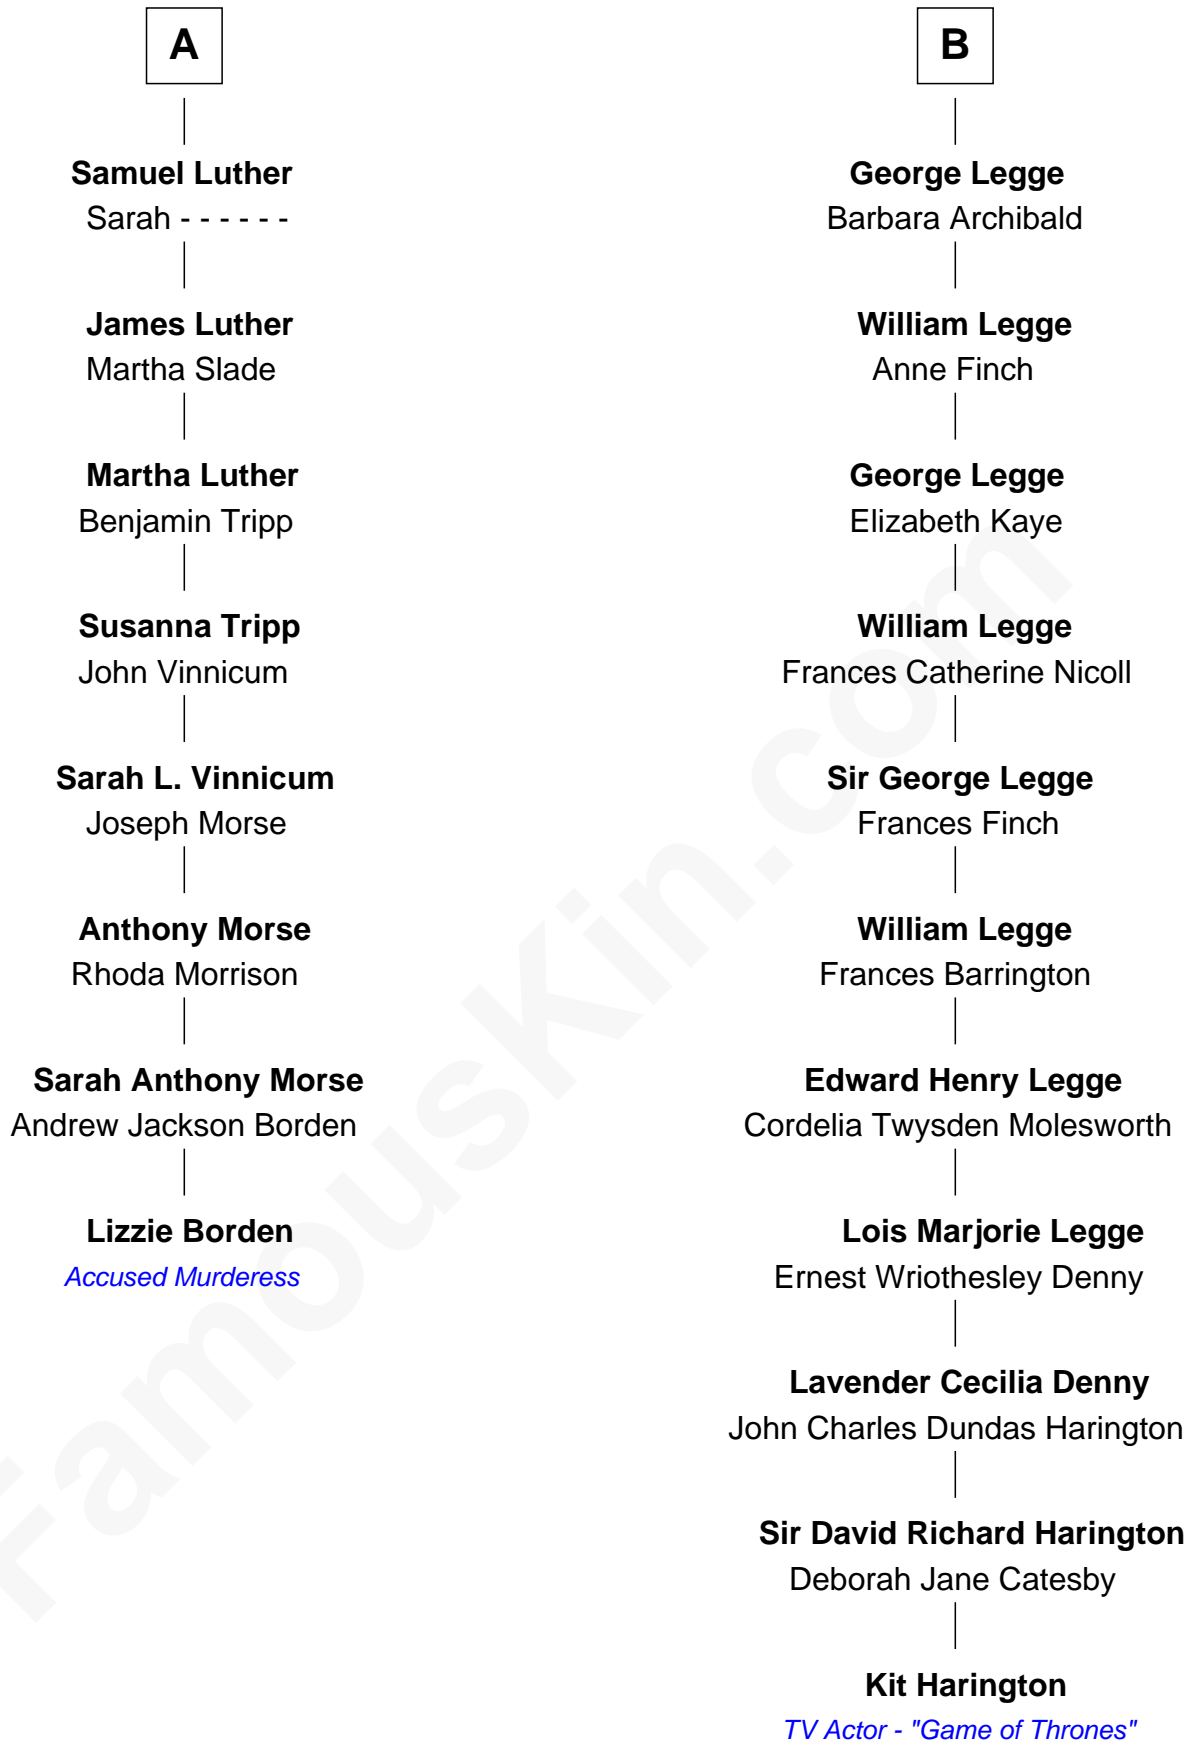

FamousKin.com Relationship Chart of

Lizzie Borden

Accused Murderess

14th cousin 3 times removed of

Kit Harington

TV Actor - "Game of Thrones"

Sir John Sutton
Elizabeth Berkeley

Jane Sutton
Thomas Mainwaring

Cecily Mainwaring
John Cotton

Sir George Cotton
Mary Onley

Richard Cotton
Mary Mainwaring

Frances Cotton
George Abell

Robert Abell
Joanna - - - - -

Mary Abell
Rev. Samuel Luther

A

Sir Edmund Sutton
Joyce Tiptoft

Sir John Sutton
Anne Clarell

Margaret Sutton
John Butler

William Butler
Margaret Greeke

Margaret Butler
Lawrence Washington

Sir William Washington
Anne Villiers

Elizabeth Washington
Col. William Legge

B

Kit Harington photo by [Gage Skidmore](#) [\(CC BY-SA 2.0\)](#)