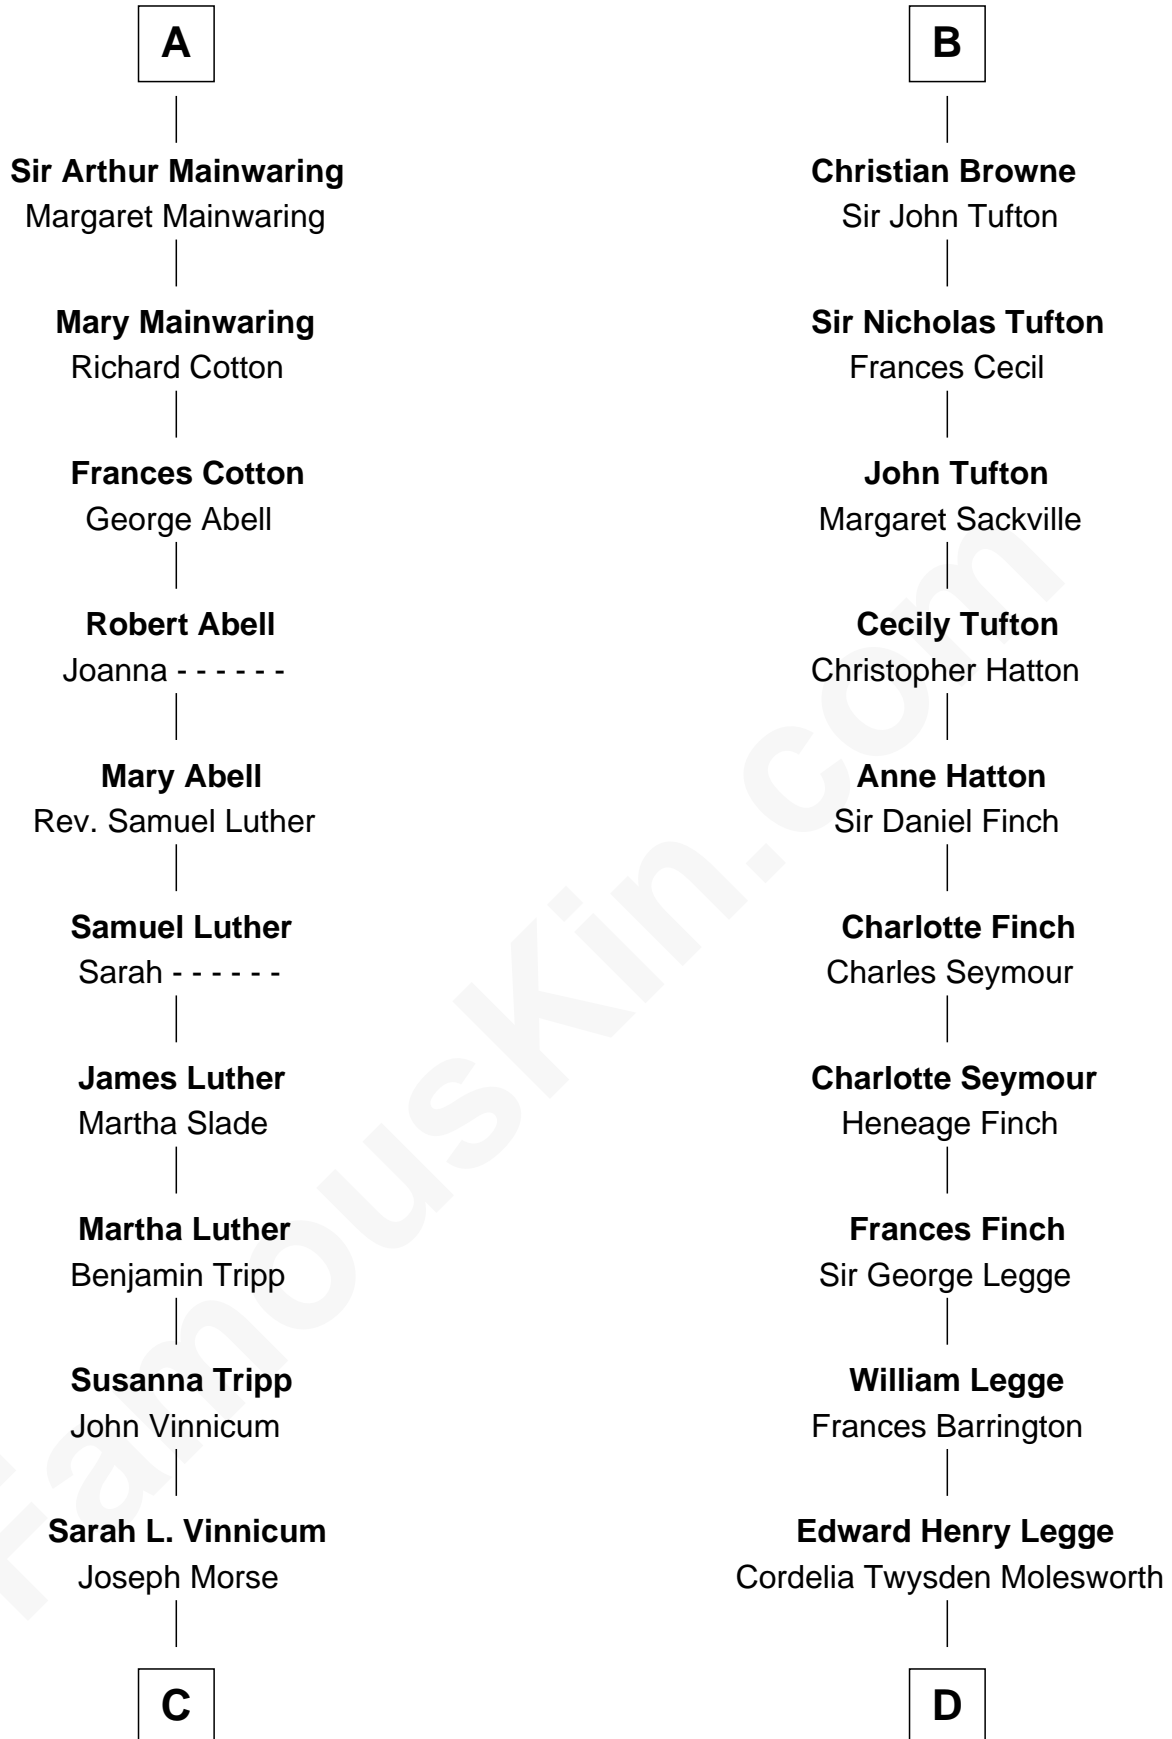

FamousKin.com Relationship Chart of

Lizzie Borden

Accused Murderess

19th cousin 1 time removed of

Kit Harington

TV Actor - "Game of Thrones"

Sir William de Ros
Margery de Badlesmere

C

Anthony Morse
Rhoda Morrison

Sarah Anthony Morse
Andrew Jackson Borden

Lizzie Borden
Accused Murderess

D

Lois Marjorie Legge
Ernest Wriothesley Denny

Lavender Cecilia Denny
John Charles Dundas Harington

Sir David Richard Harington
Deborah Jane Catesby