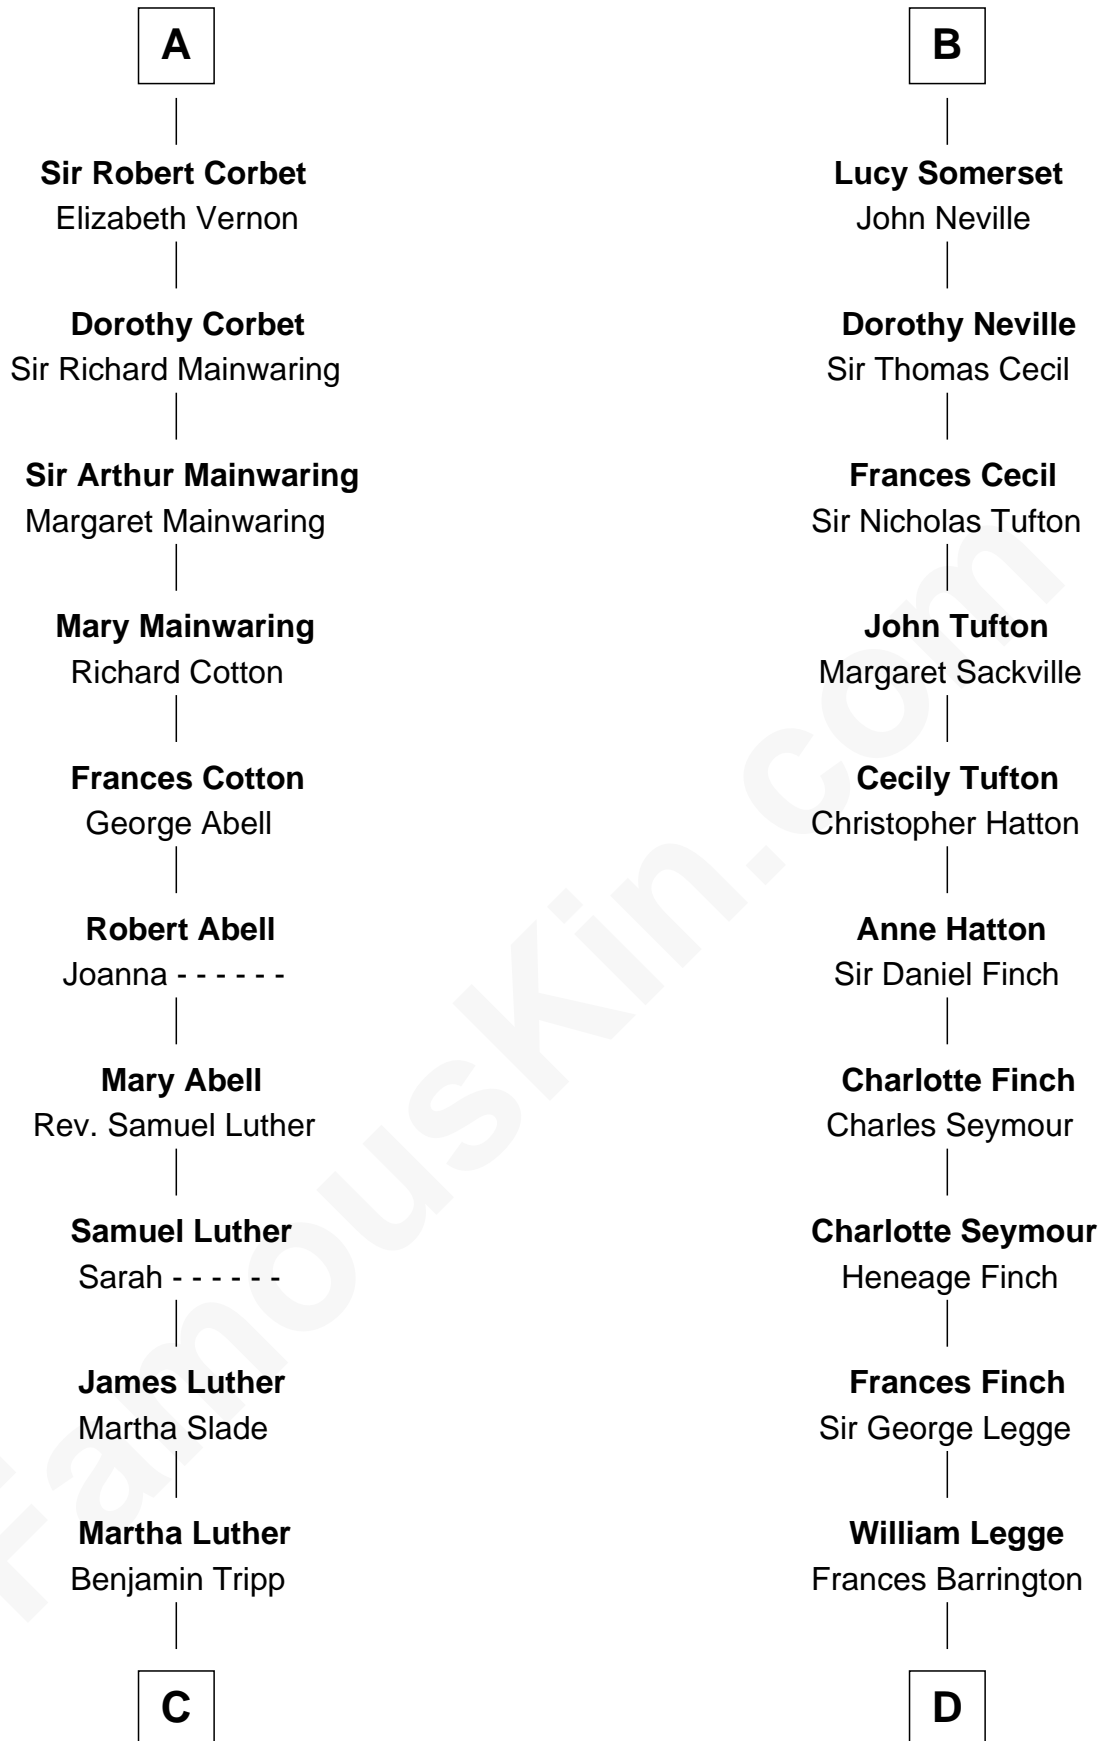

FamousKin.com Relationship Chart of

Lizzie Borden

Accused Murderess

21st cousin of

Kit Harington

TV Actor - "Game of Thrones"

Hugh le Despencer

Eleanor de Clare

Maurice de Berkeley

Thomas de Berkeley

Margaret de Lisle

Elizabeth de Berkeley

Richard de Beauchamp

Eleanor Beauchamp

Edmund Beaufort

Henry Beaufort

Joan Hill

Charles Somerset

Elizabeth Herbert

Henry Somerset

Elizabeth Browne

B

C

Susanna Tripp
John Vinnicum

Sarah L. Vinnicum
Joseph Morse

Anthony Morse
Rhoda Morrison

Sarah Anthony Morse
Andrew Jackson Borden

Lizzie Borden
Accused Murderess

D

Edward Henry Legge
Cordelia Twysden Molesworth

Lois Marjorie Legge
Ernest Wriothesley Denny