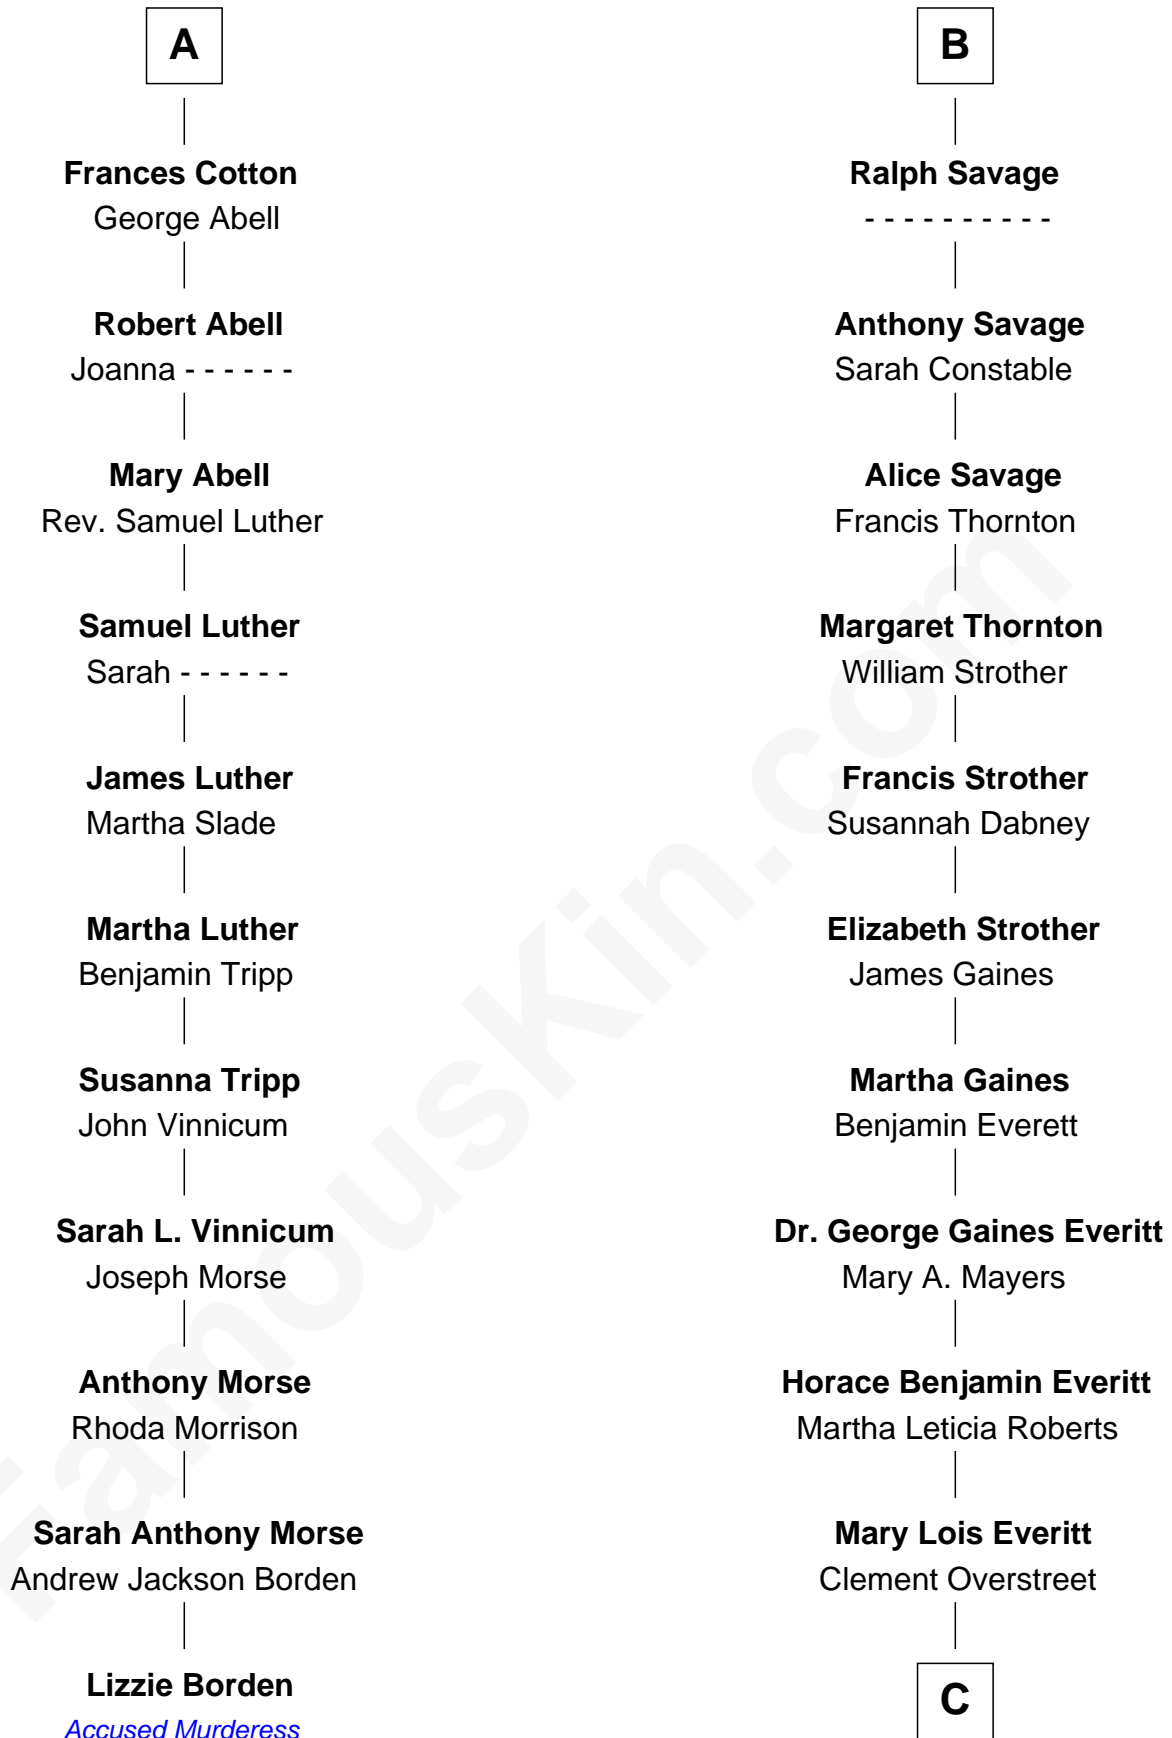

FamousKin.com Relationship Chart of

Lizzie Borden

Accused Murderess

17th cousin 1 time removed of

William H. Macy

TV and Movie Actor

Sir Edmund Ferrers

Ellen Roche

C

Lois Elizabeth Overstreet

William Hall Macy

William H. Macy

TV and Movie Actor

FamousKin.com