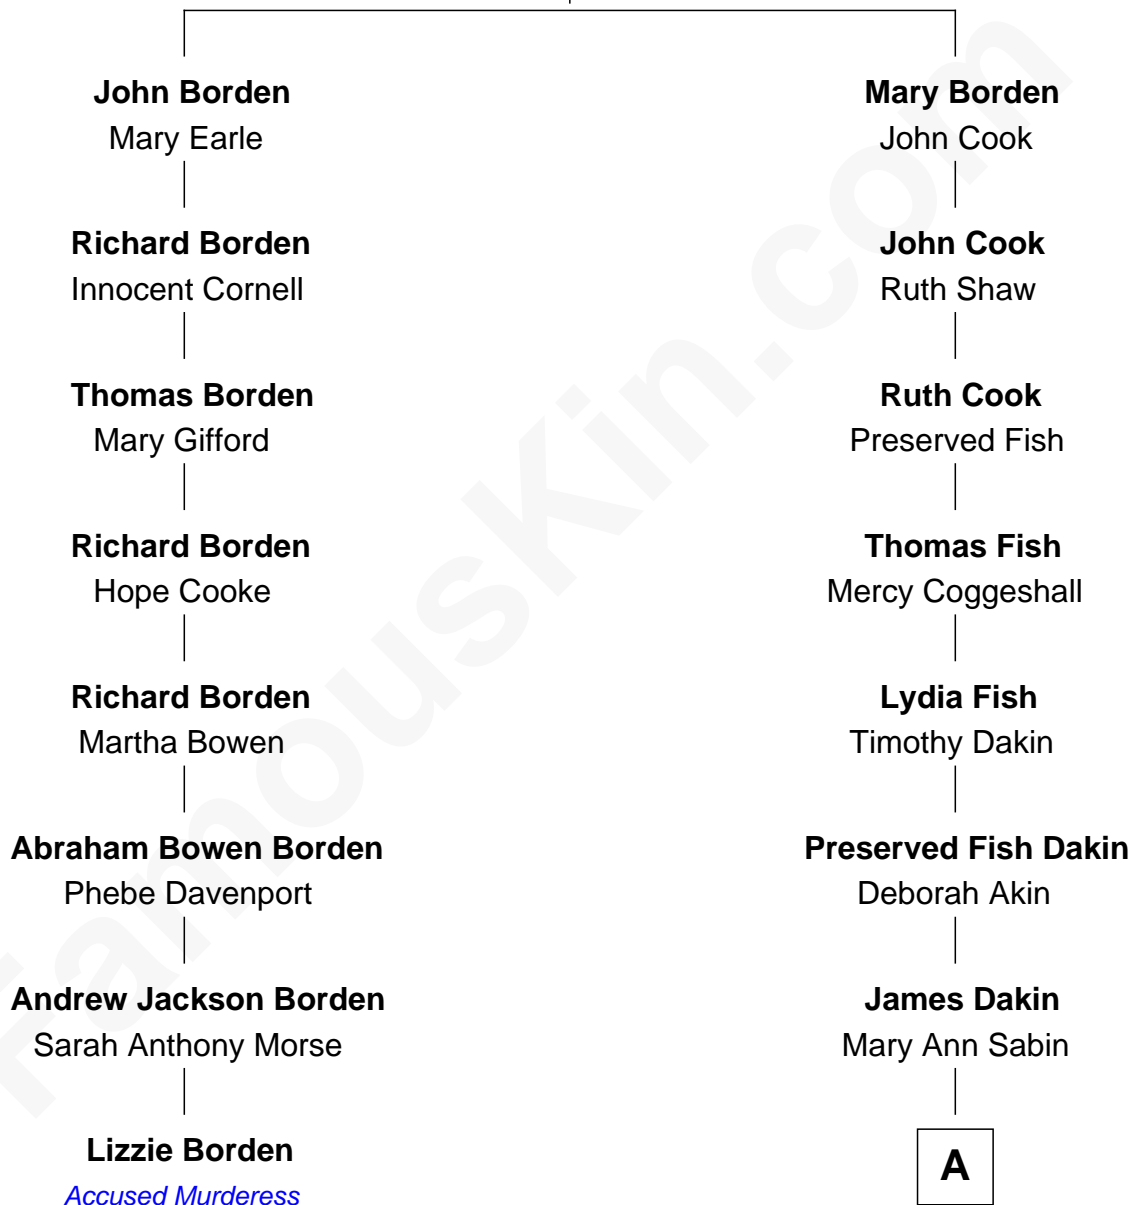

FamousKin.com Relationship Chart of

Lizzie Borden

Accused Murderess

7th cousin 5 times removed of

Ethan Hawke

Actor, Director, Screenwriter, Novelist

Richard Borden

Joane Fowle

A

Dr. Edwin Francis Dakin

Hannah Jane Bellar

Ida Jane Dakin

George Washington Hawke

Ronald M. Hawke

Edith S. Mosher

Frank Taylor Hawke

Betty Virginia Hartsock

James Steven Hawke

Leslie Carole Green

Ethan Hawke

Movie Actor