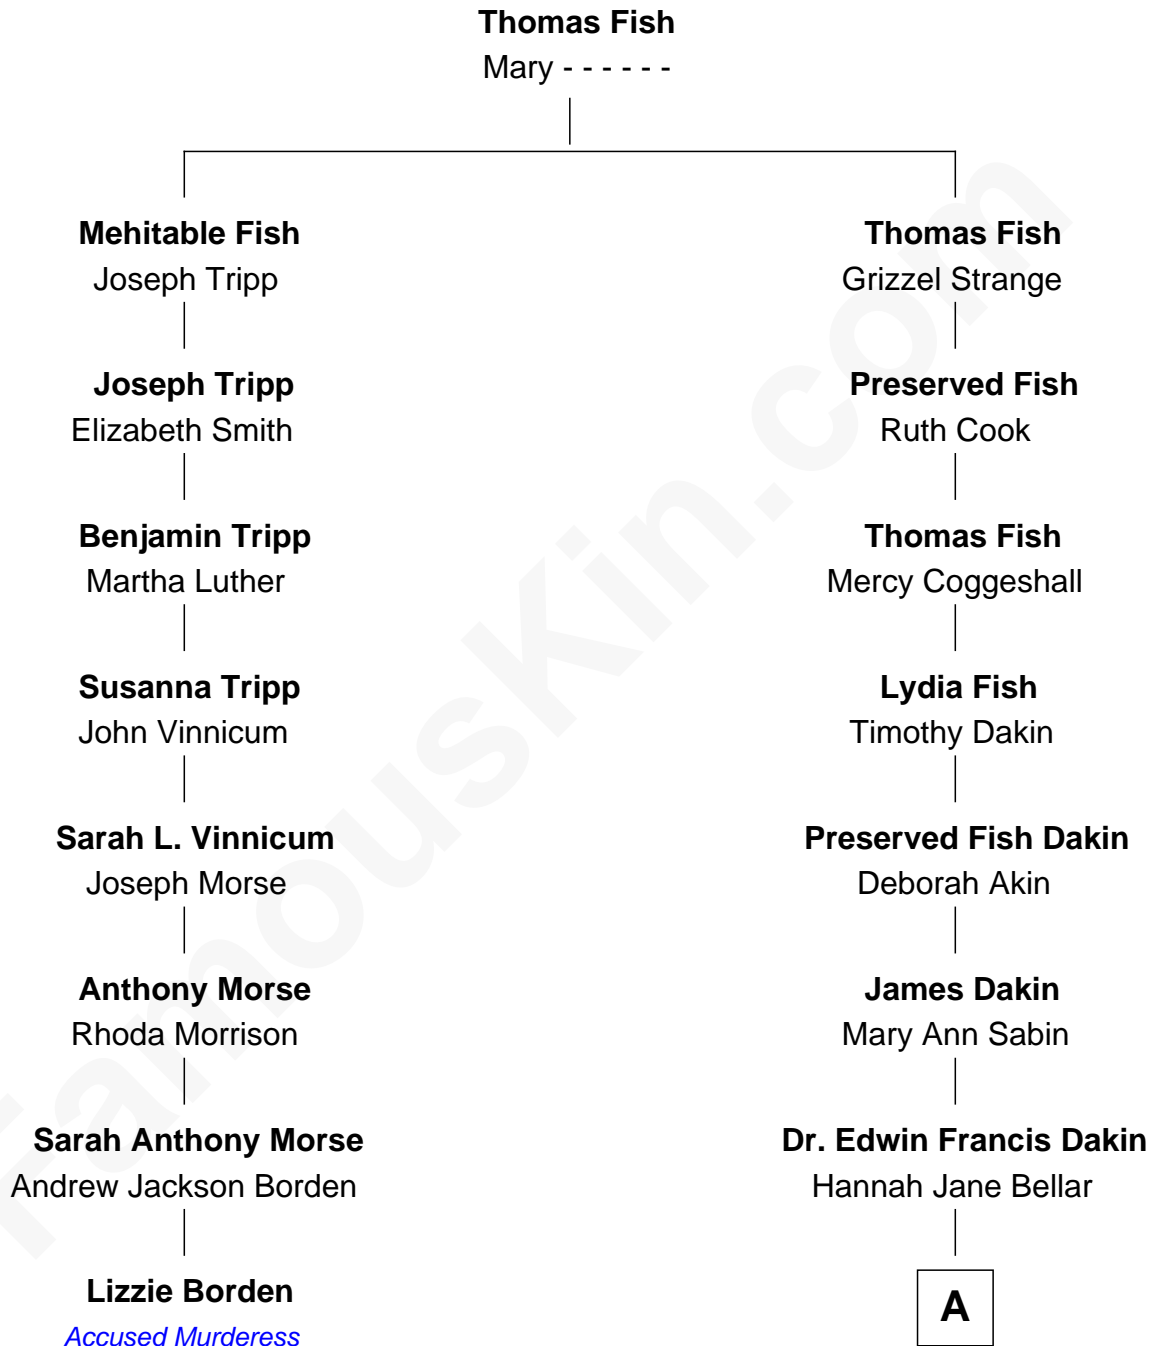

# FamousKin.com Relationship Chart of

**Lizzie Borden**

*Accused Murderess*

7th cousin 4 times removed of

**Ethan Hawke**

*Actor, Director, Screenwriter, Novelist*

**A**

**Ida Jane Dakin**  
George Washington Hawke

**Ronald M. Hawke**  
Edith S. Mosher

**Frank Taylor Hawke**  
Betty Virginia Hartsock

**James Steven Hawke**  
Leslie Carole Green

**Ethan Hawke**  
*Movie Actor*

FamousKin.com