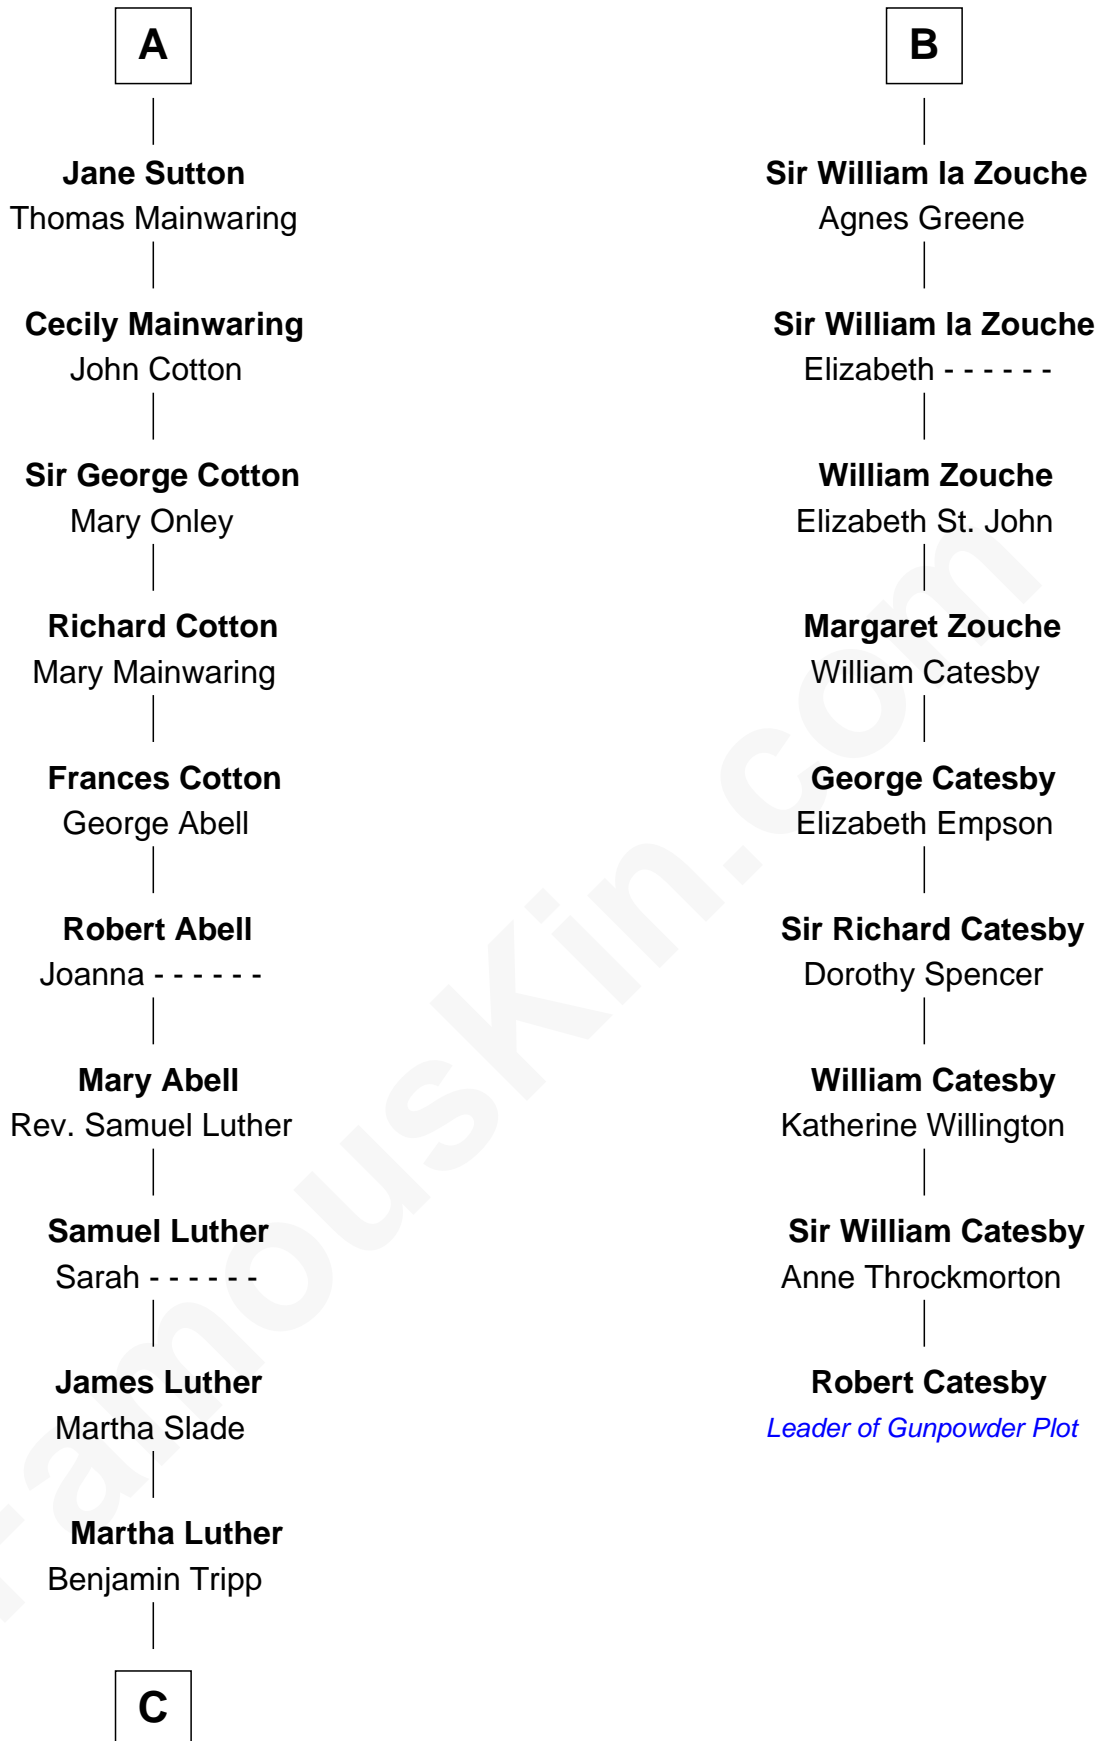

FamousKin.com Relationship Chart of

Lizzie Borden

Accused Murderess

15th cousin 6 times removed of

Robert Catesby

Leader of Gunpowder Plot

Hugh de Kevelioc
Bertrade de Montfort

Agnes of Chester
Sir William de Ferrers

Elizabeth de Roos
Sir William la Zouche

B

C

—
Susanna Tripp

John Vinnicum

—
Sarah L. Vinnicum

Joseph Morse

—
Anthony Morse