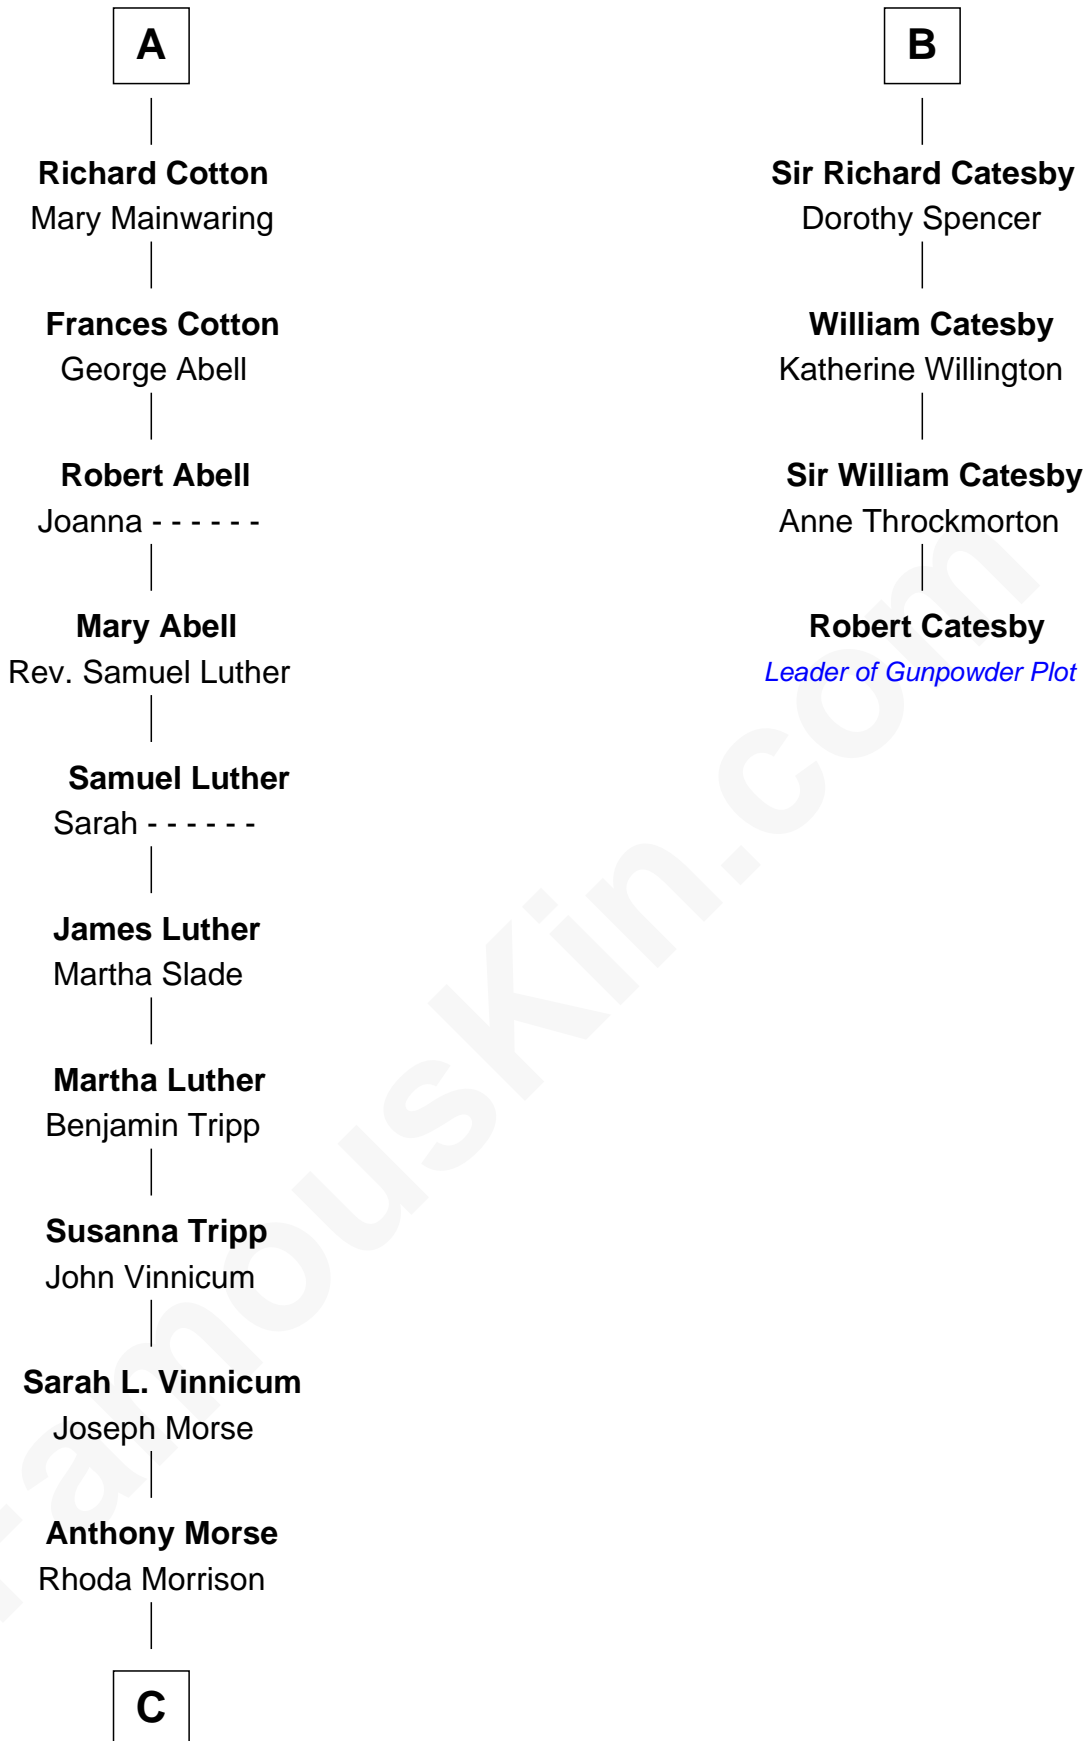

FamousKin.com Relationship Chart of

Lizzie Borden

Accused Murderess

10th cousin 8 times removed of

Robert Catesby

Leader of Gunpowder Plot

Eudo la Zouche
Milicent de Cantilupe

Eve la Zouche
Sir Maurice de Berkeley

Lucy Zouche
Thomas de Greene

Sir Henry Greene
Katherine Drayton

Agnes Greene
Sir William la Zouche

Sir William la Zouche
Elizabeth - - - - -

William Zouche
Elizabeth St. John

Margaret Zouche
William Catesby

George Catesby
Elizabeth Empson

B

C

—
Sarah Anthony Morse
Andrew Jackson Borden

—
Lizzie Borden
Accused Murderess

FamousKin.com