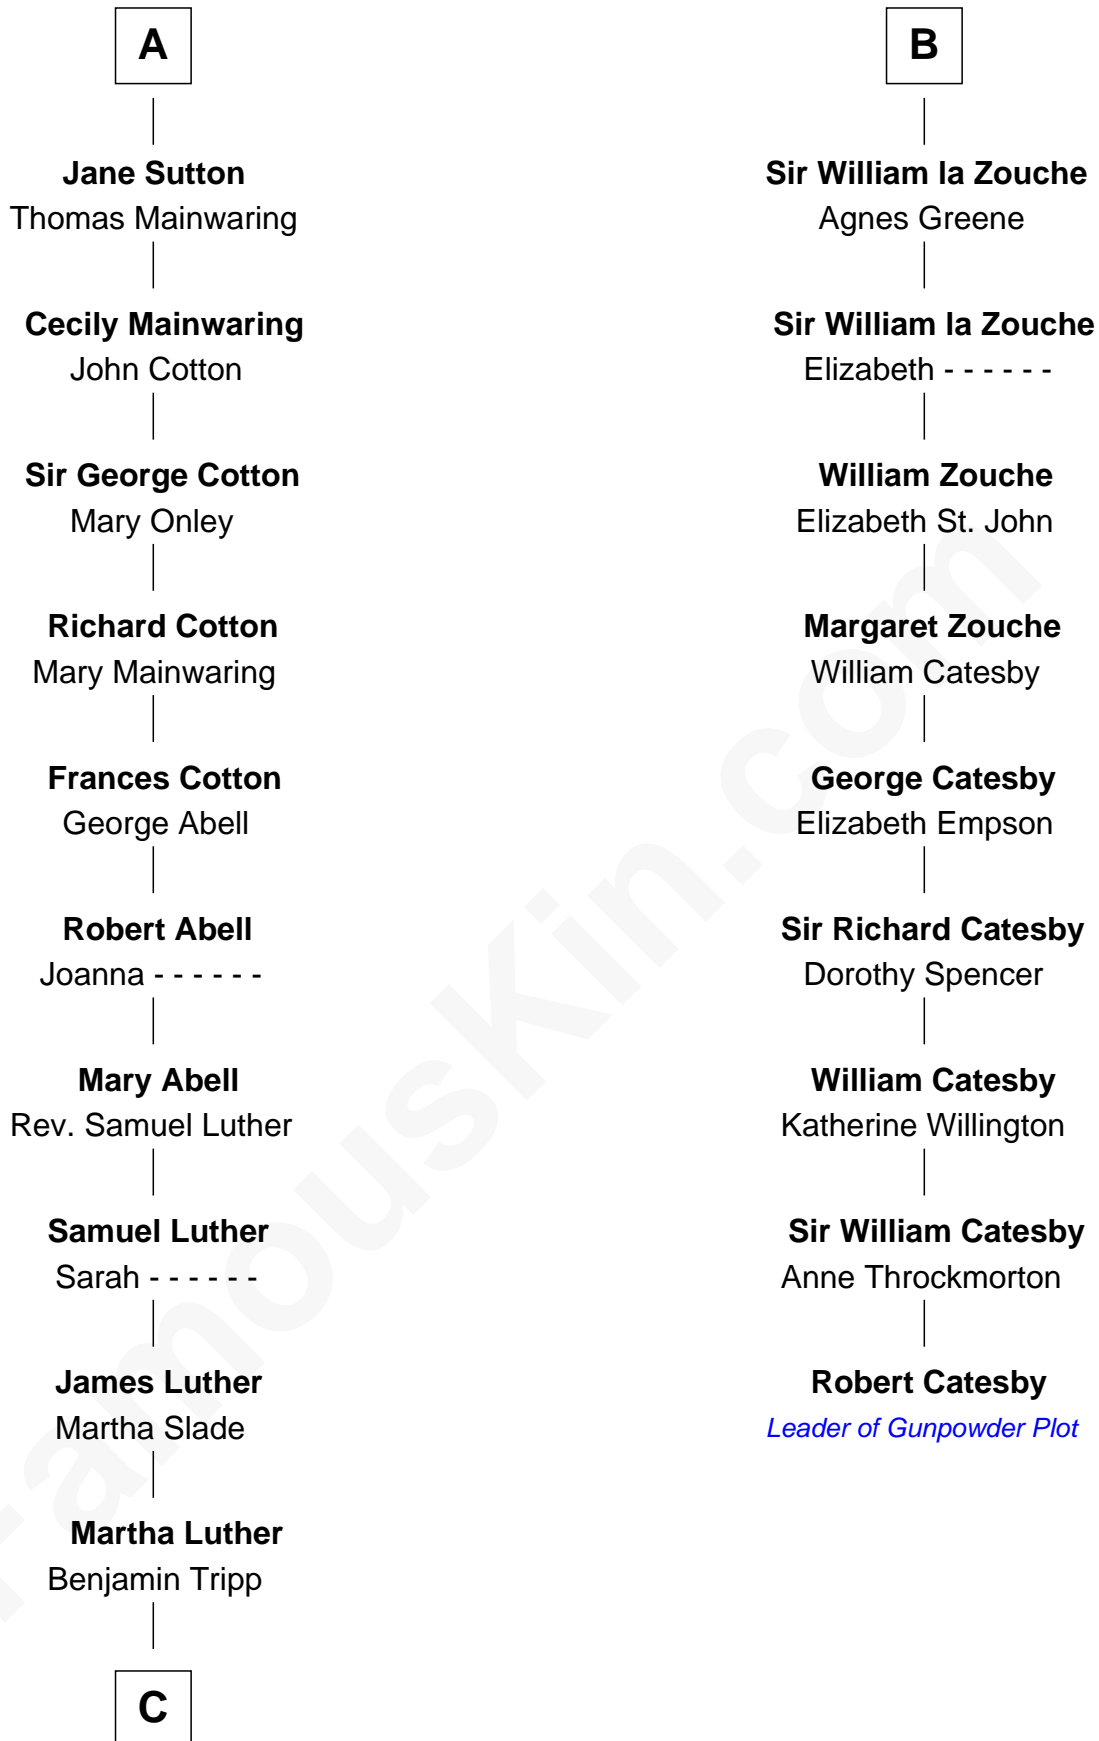

FamousKin.com Relationship Chart of

Lizzie Borden

Accused Murderess

15th cousin 6 times removed of

Robert Catesby

Leader of Gunpowder Plot

Saher de Quincy
Margaret de Beaumont

Sir Roger de Quincy
Helen of Galloway

Elizabeth de Roos
Sir William la Zouche

B

C

—
Susanna Tripp

John Vinnicum

—
Sarah L. Vinnicum

Joseph Morse

—
Anthony Morse

Rhoda Morrison

—
Sarah Anthony Morse

Andrew Jackson Borden

—
Lizzie Borden

Accused Murderess

FamousKin.com