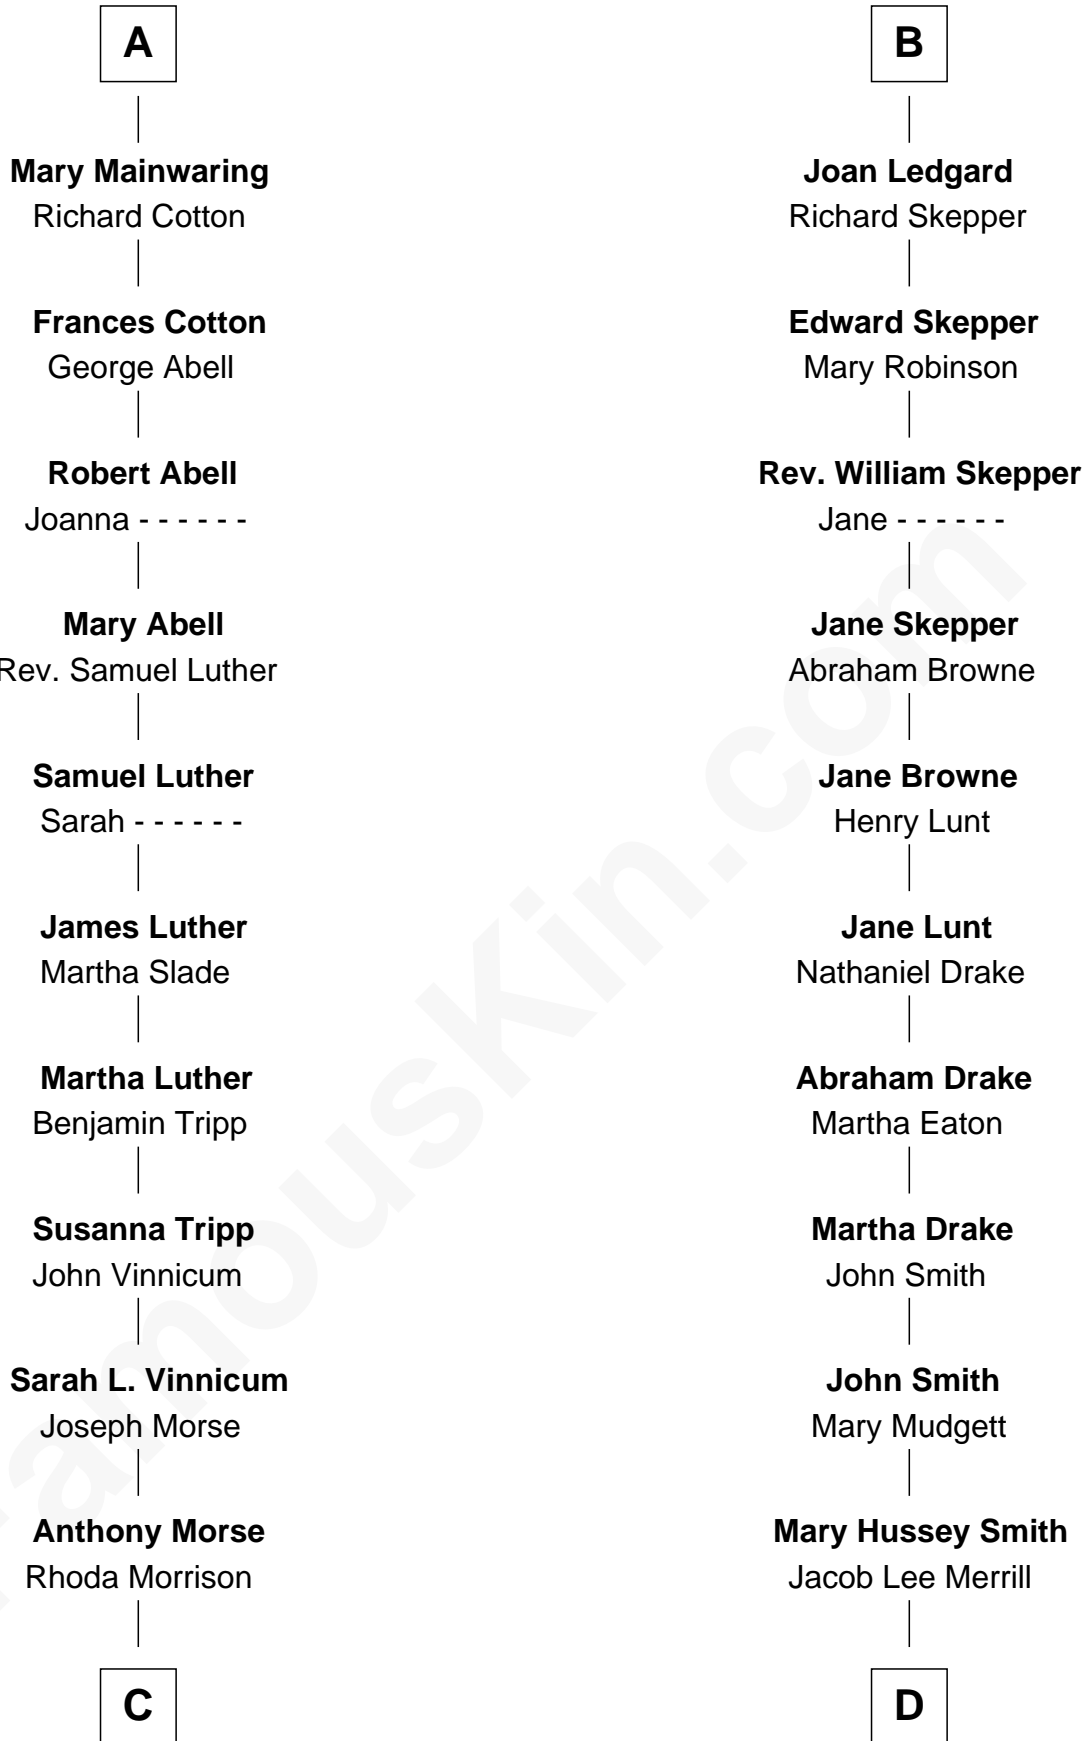

# FamousKin.com Relationship Chart of

**Lizzie Borden**

*Accused Murderess*

18th cousin 3 times removed of

**Meghan Markle**

*Duchess of Sussex, TV Actress*

**Sir Thomas de Beauchamp**

Katherine de Mortimer

**Elizabeth Vernon**

Sir Robert Corbet

**Dorothy Corbet**

Sir Richard Mainwaring

**Sir Arthur Mainwaring**

Margaret Mainwaring

**A**

**Philippa de Beauchamp**

Sir Robert Hildyard

**Sir Piers Hildyard**

Joan de la See

**Isabel Hildyard**

Ralph Legard

**B**

**C**

**Sarah Anthony Morse**  
Andrew Jackson Borden

**Lizzie Borden**  
*Accused Murderess*

**D**

**George David Merrill**  
Mary Bird

**Gertrude May Merrill**  
Fred George Sanders

**Doris Mary Rita Sanders**  
Gordon Arnold Markle

**Thomas Wayne Markle**  
Doria Loyce Ragland