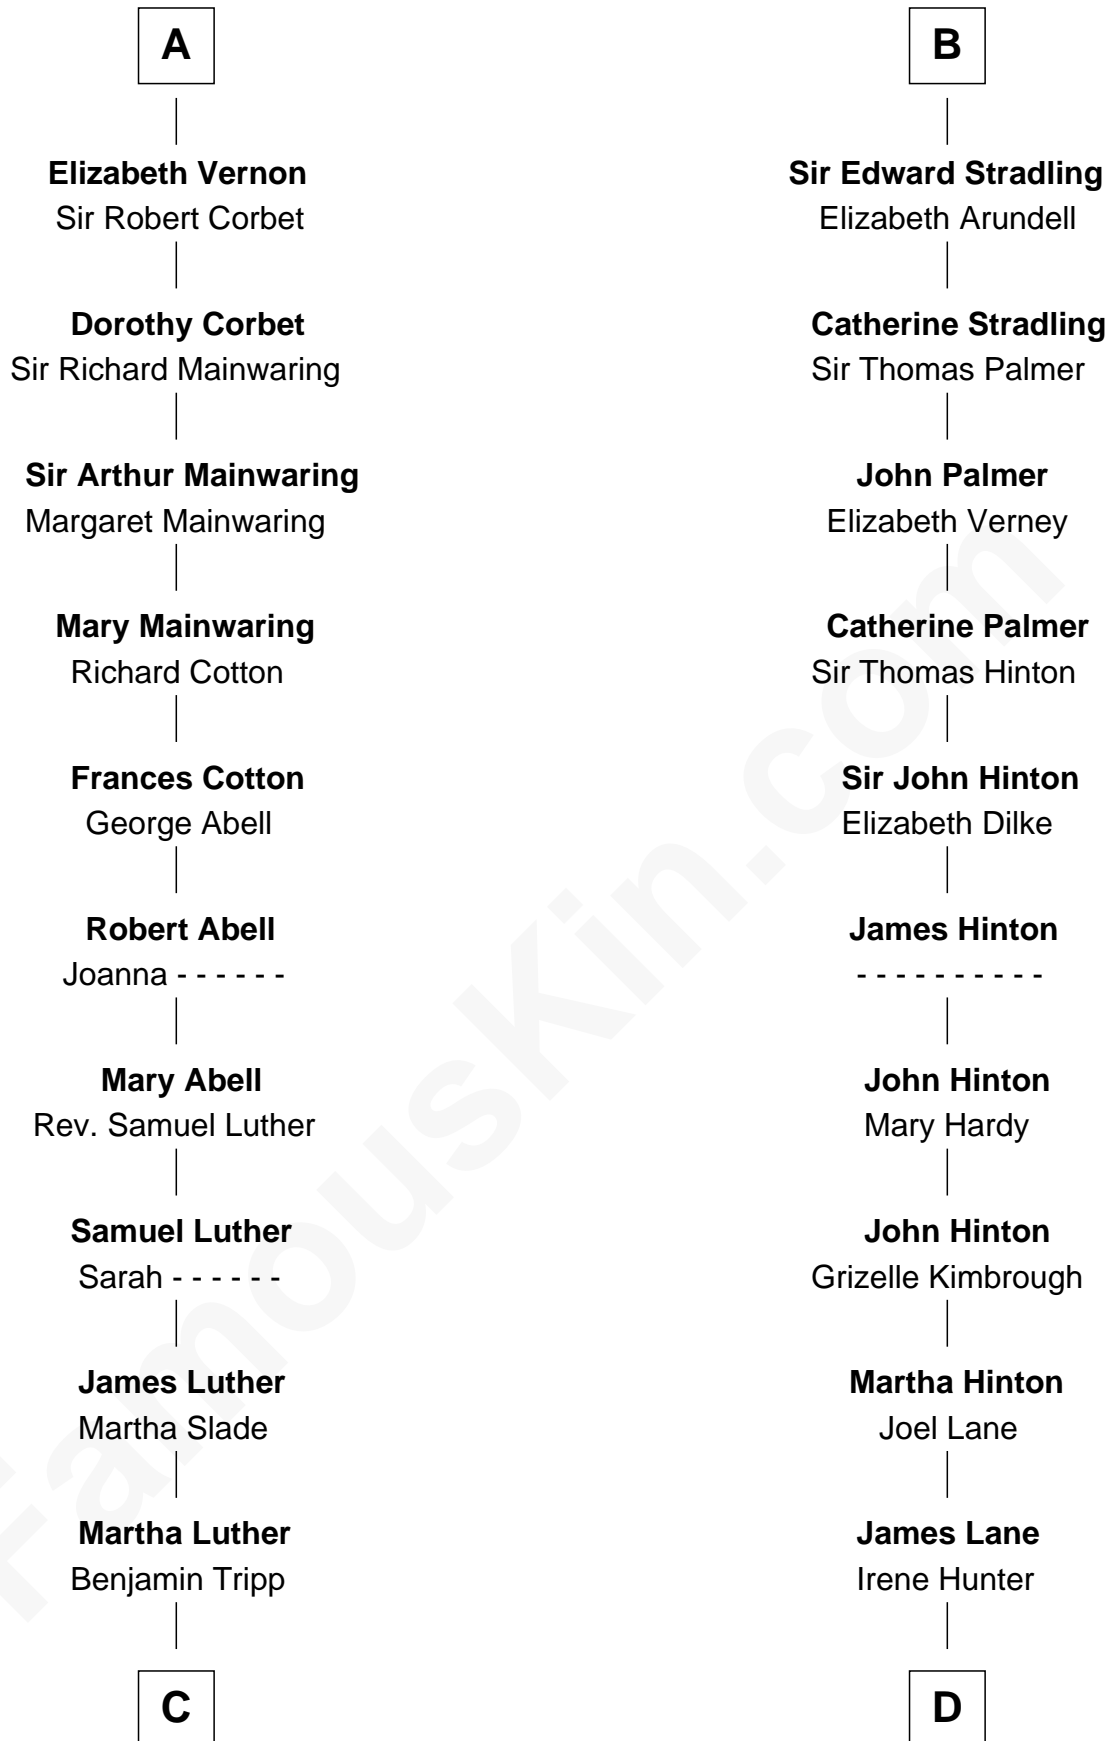

FamousKin.com Relationship Chart of

Lizzie Borden

Accused Murderess

21st cousin of

Harper Lee

Author of To Kill a Mockingbird

C

Susanna Tripp

Accused Murderess

D

Elizabeth Jane Lane

Theophilus Hunter Williams

John Bonner Williams

Christiana Maiben

Ellen Rivers Williams

James Cunningham Finch