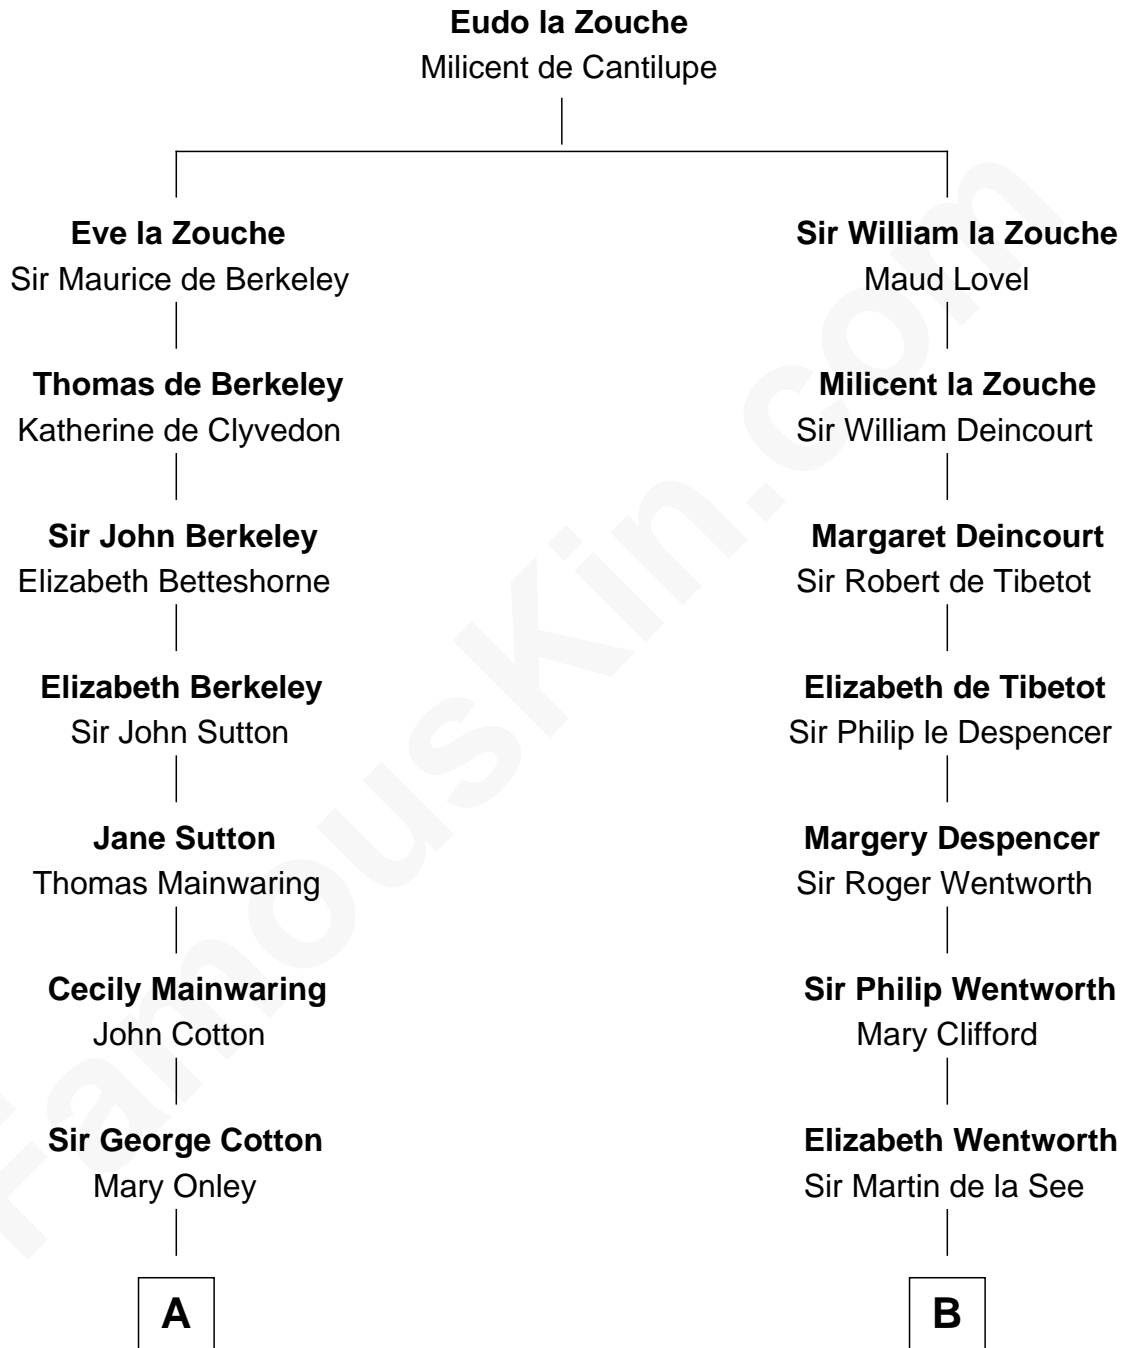

FamousKin.com Relationship Chart of

Lizzie Borden

Accused Murderess

18th cousin 3 times removed of

Harper Lee

Author of To Kill a Mockingbird

C

Sarah Anthony Morse
Andrew Jackson Borden

Lizzie Borden
Accused Murderess

D

John Farrar Finch
Frances Smith

John Robert Finch
Frances Cunningham

James Cunningham Finch
Ellen Rivers Williams

Frances Cunningham Finch
Amasa Coleman Lee

Harper Lee
Author of To Kill a Mockingbird