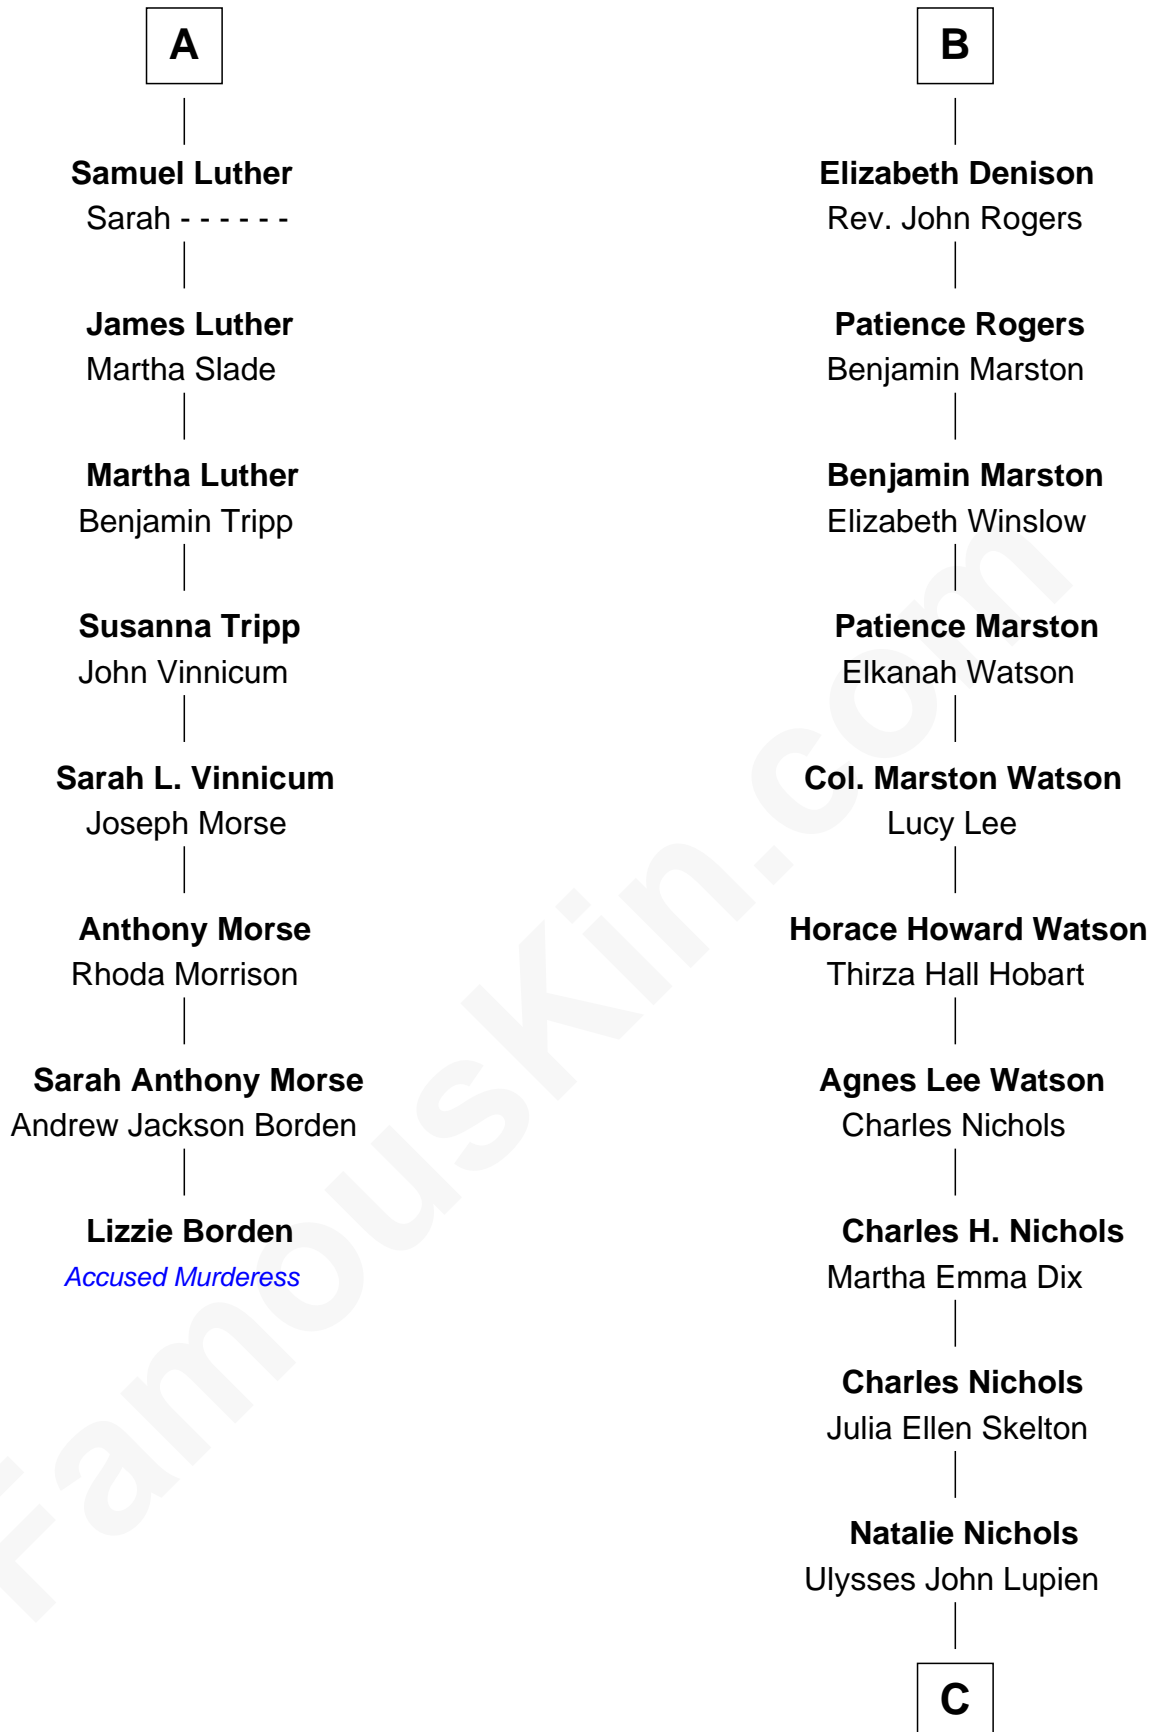

FamousKin.com Relationship Chart of

Lizzie Borden

Accused Murderess

14th cousin 4 times removed of

John Cena

Movie Actor and WWE Pro Wrestler

C

Carol Frances Lupien