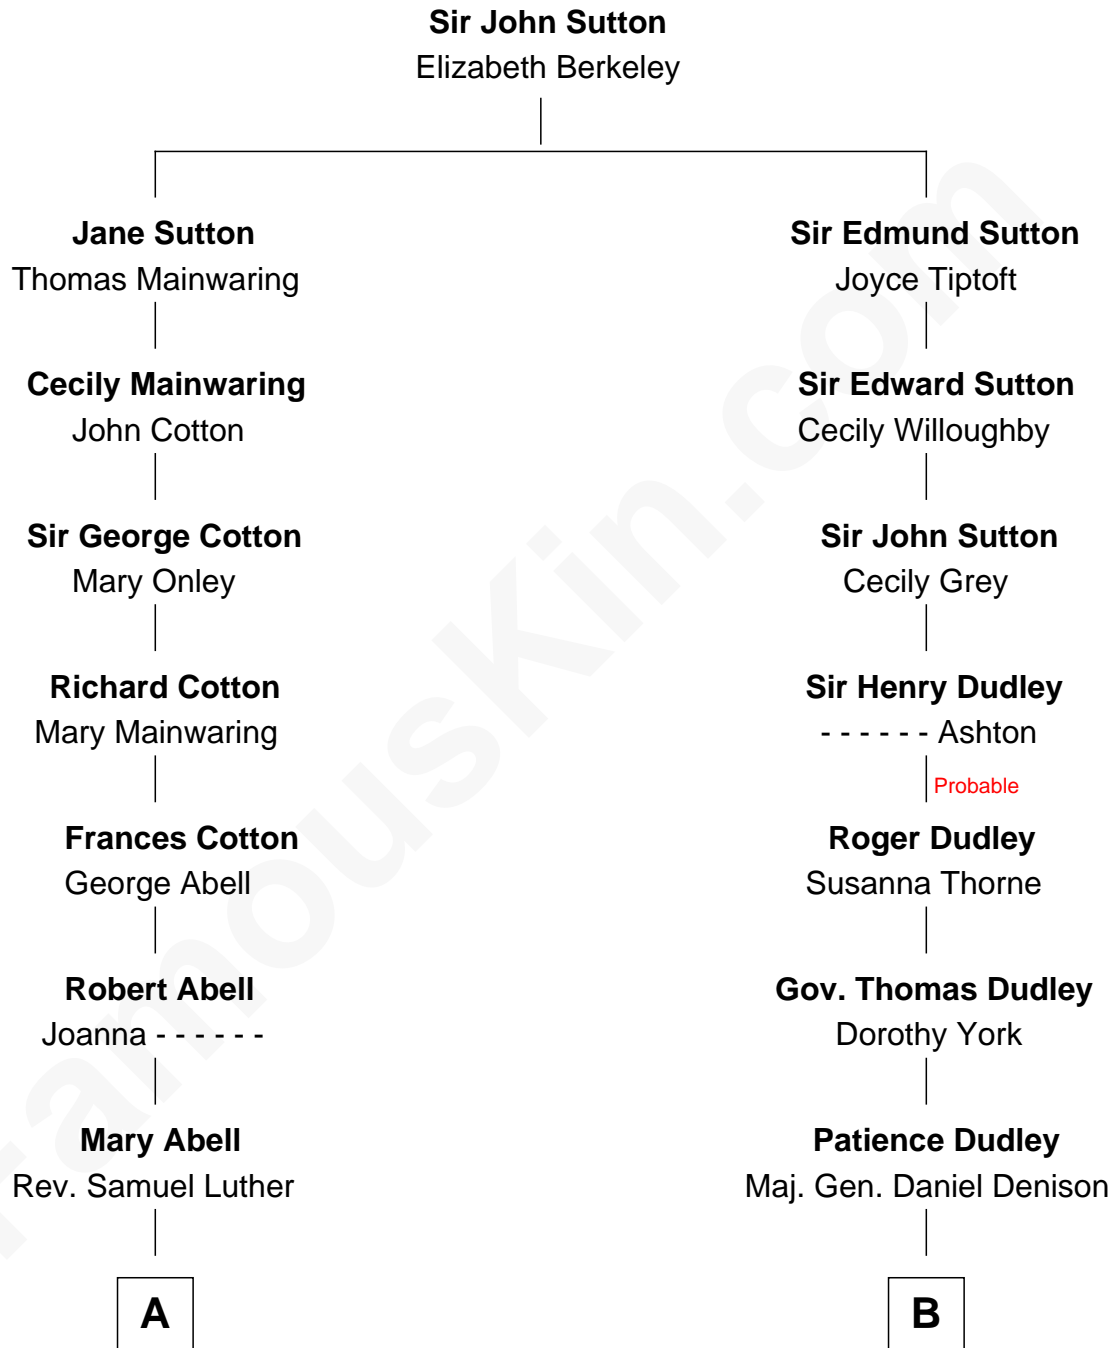

FamousKin.com Relationship Chart of

Lizzie Borden

Accused Murderess

14th cousin 4 times removed of

John Cena

Movie Actor and WWE Pro Wrestler

C

Carol Frances Lupien