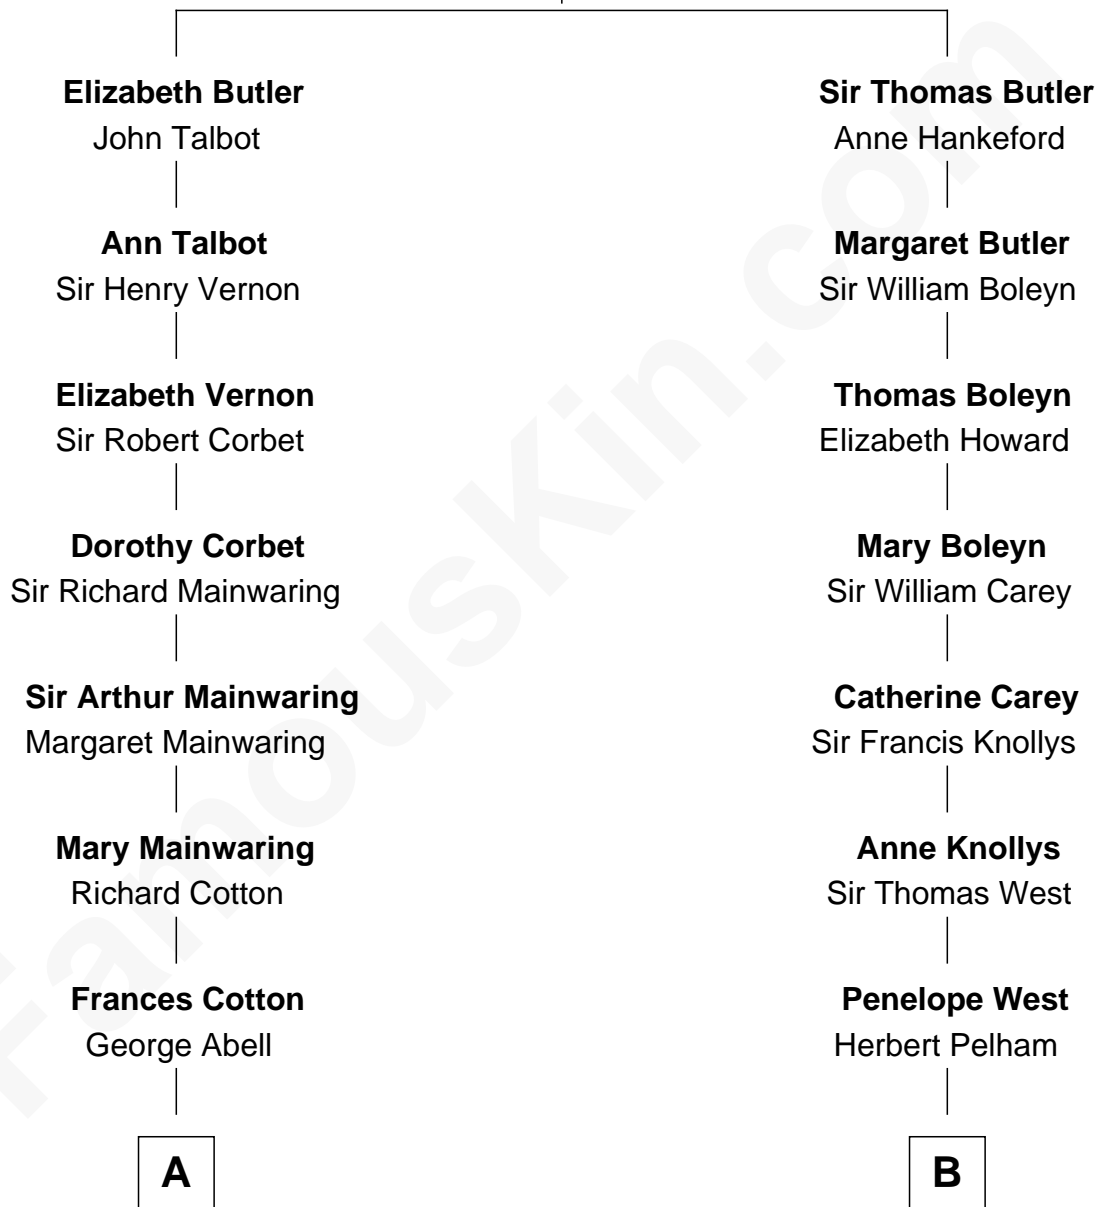

FamousKin.com Relationship Chart of

Lizzie Borden

Accused Murderess

16th cousin 3 times removed of

John Cena

Movie Actor and WWE Pro Wrestler

James Butler
Joan Beauchamp

C

Natalie Nichols

Ulysses John Lupien

Carol Frances Lupien

John Joseph Cena

John Cena

Actor and Pro Wrestler

FamousKin.com