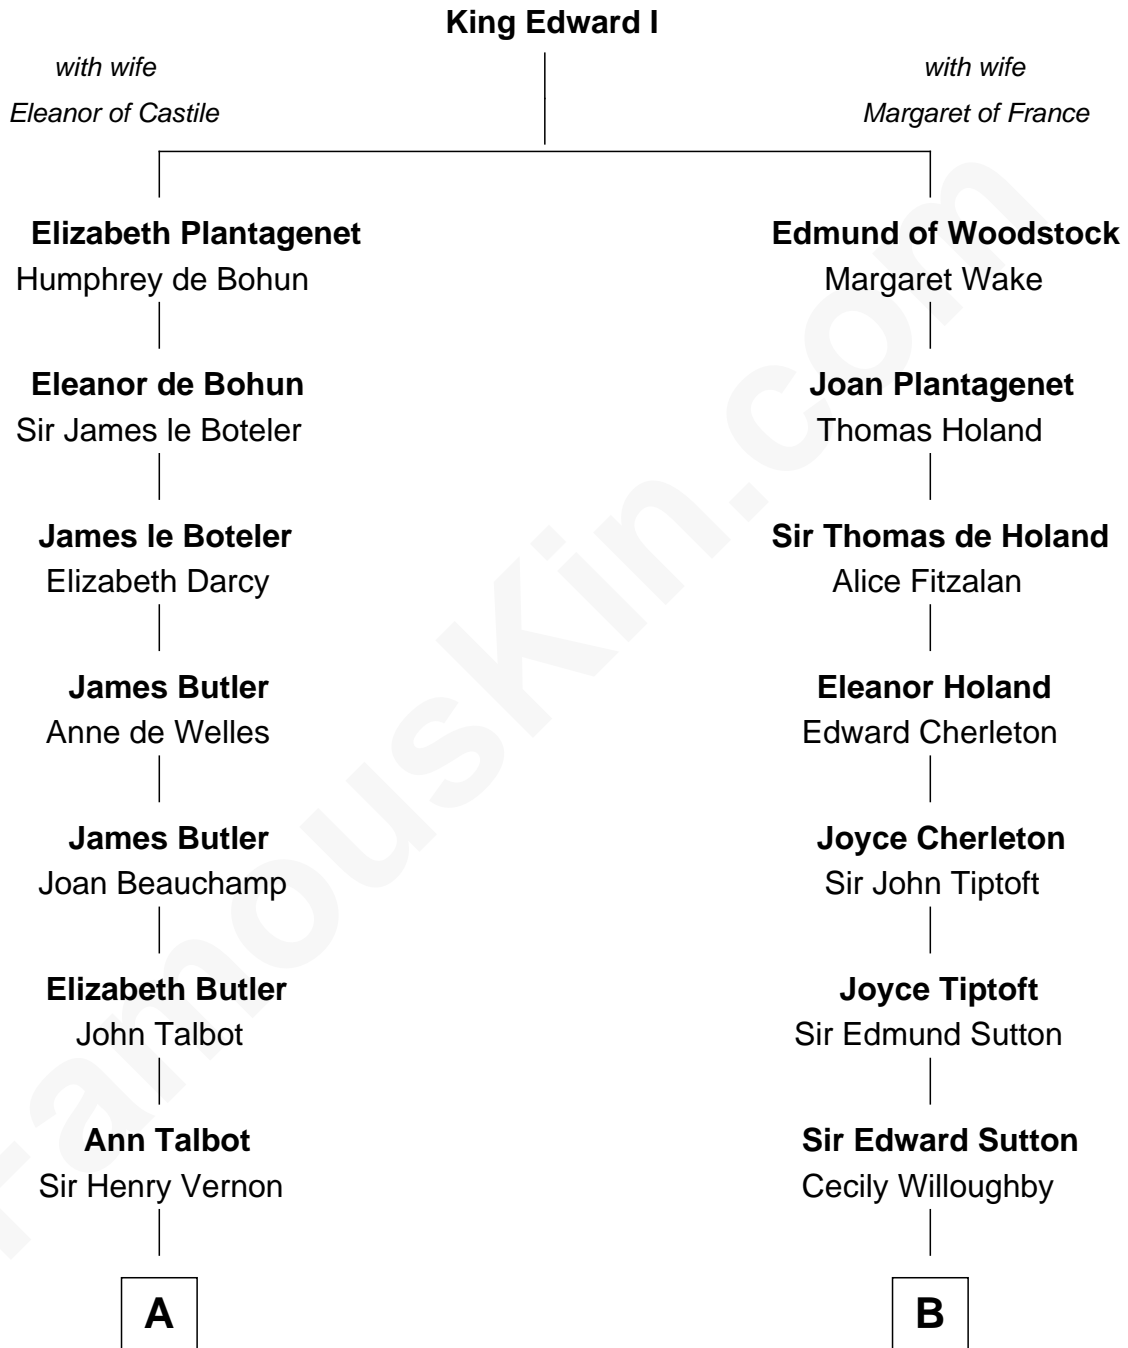

# FamousKin.com Relationship Chart of

**Lizzie Borden**

*Accused Murderess*

21st cousin of

**J. K. Simmons**

*TV and Movie Actor*

**C**

**Susanna Tripp**

John Vinnicum

**Sarah L. Vinnicum**

Joseph Morse

**Anthony Morse**

Rhoda Morrison

**Sarah Anthony Morse**

Andrew Jackson Borden

**Lizzie Borden**

*Accused Murderess*

**D**

**Sedgwick Russell Hazen**

Mary Isabelle Barr

**Lewis Jacob Hazen**

Emma Broaddus Lewis

**Ruth Hazen**

Col. Ralph Archibald Kimble