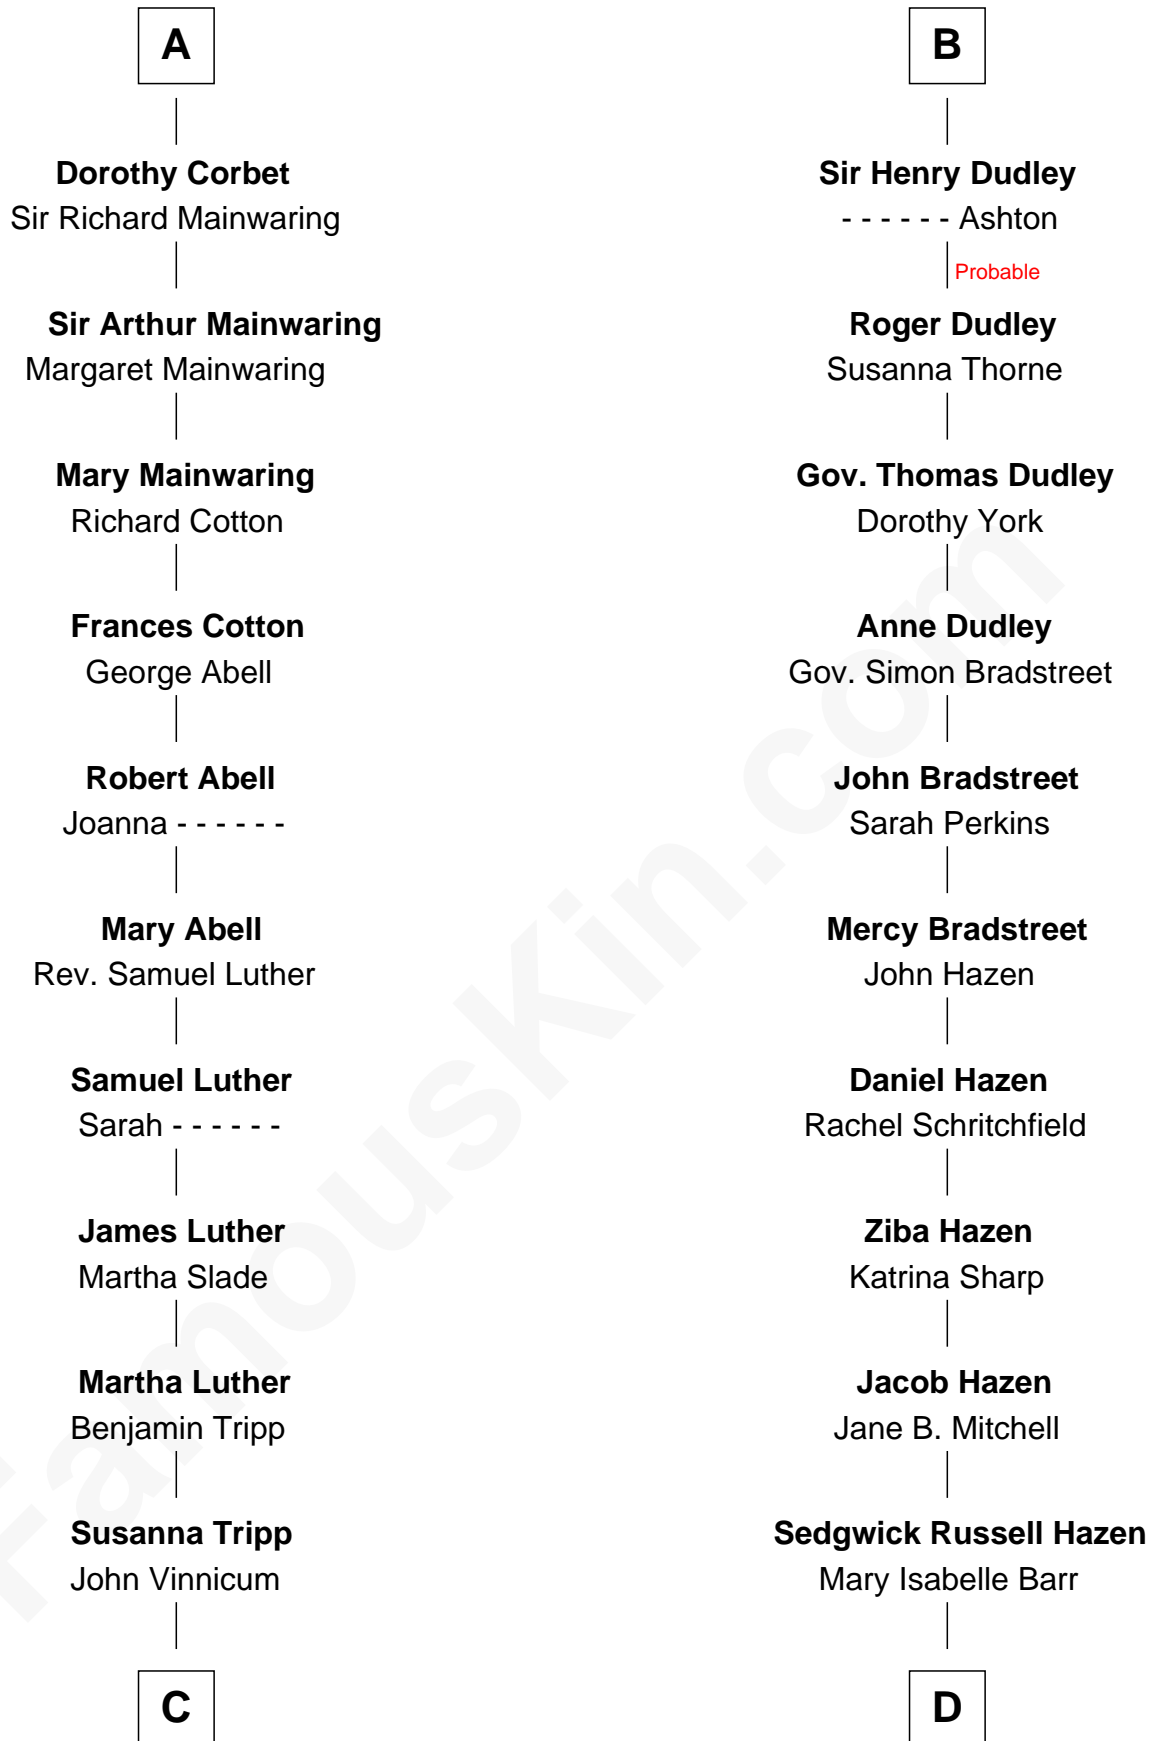

FamousKin.com Relationship Chart of

Lizzie Borden

Accused Murderess

20th cousin of

J. K. Simmons

TV and Movie Actor

Ralph de Stafford
Margaret de Audley

Elizabeth de Stafford

Margaret de Ros

Sir Reynold Grey

Margaret Grey

Sir William Bonville

William Bonville

Elizabeth Harington

William Bonville

Katherine Neville

Cecily Bonville

Thomas Grey

Cecily Grey

Sir John Sutton

B

C

Sarah L. Vinnicum

Joseph Morse

Anthony Morse

Rhoda Morrison

Sarah Anthony Morse

Andrew Jackson Borden

Lizzie Borden

Accused Murderess

D

Lewis Jacob Hazen