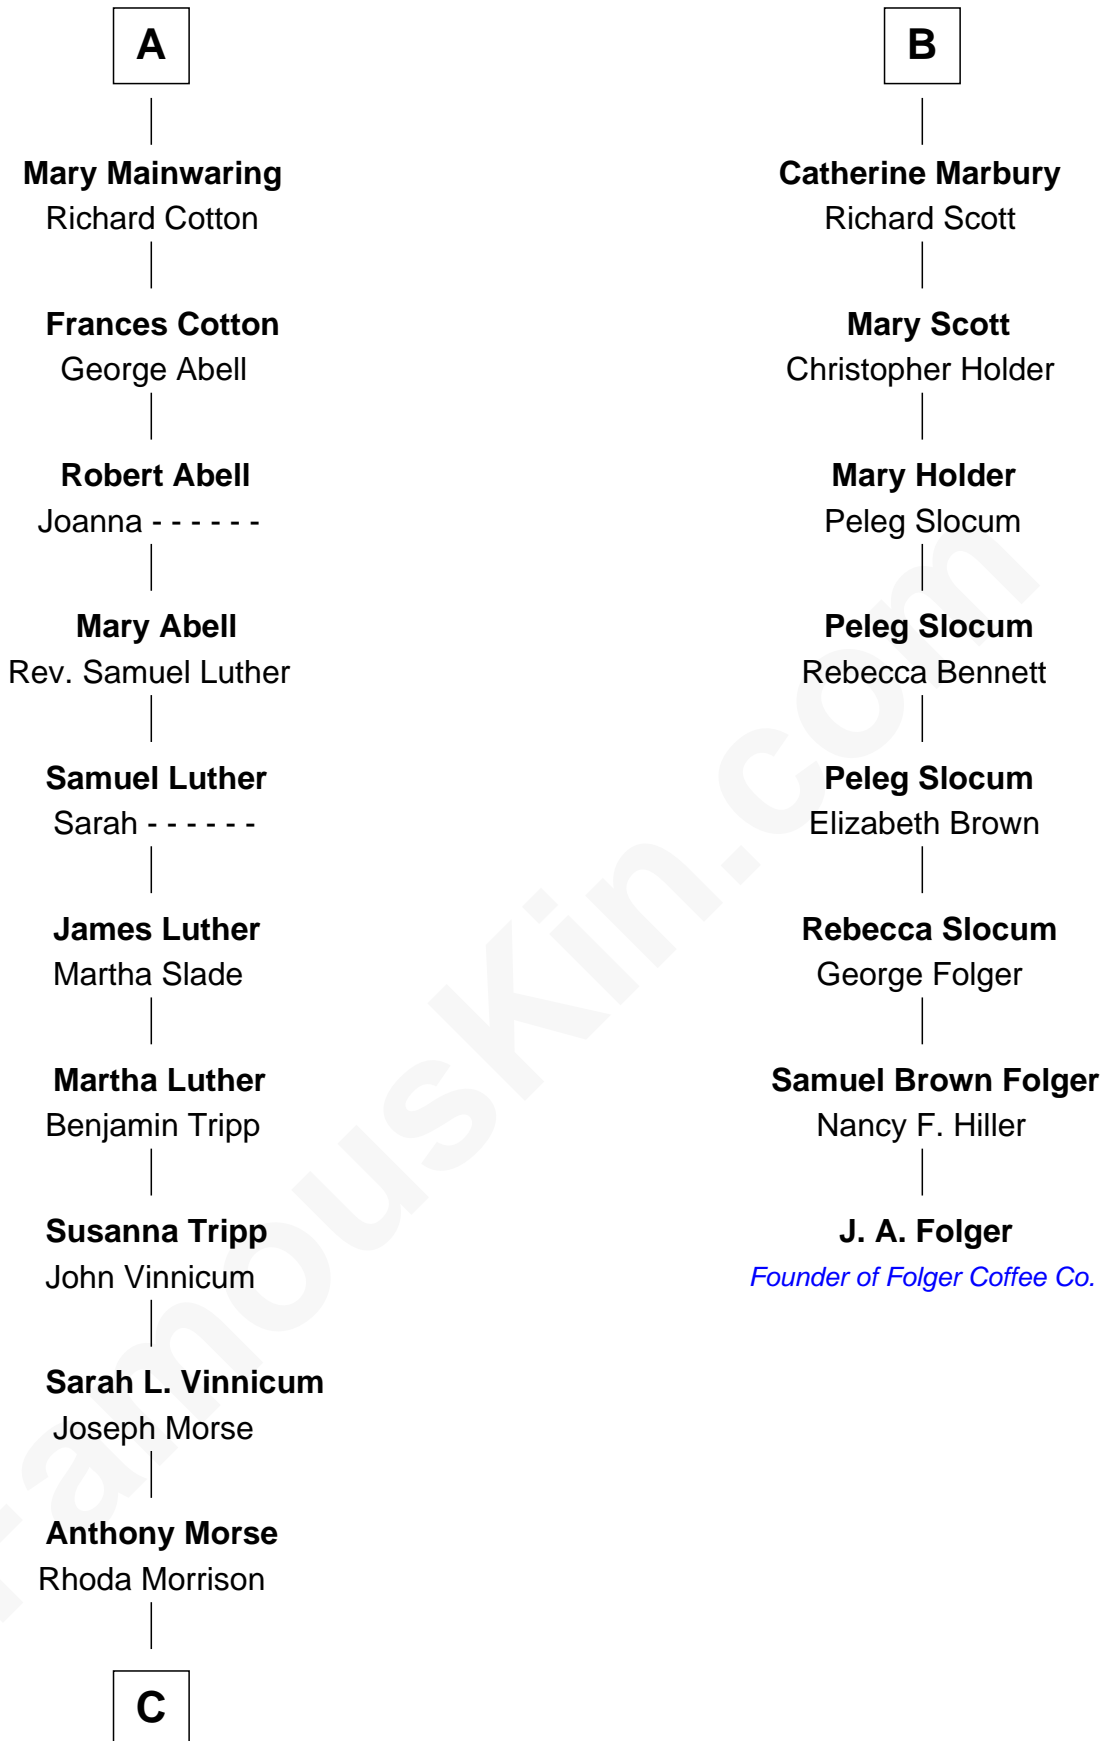

# FamousKin.com Relationship Chart of

**Lizzie Borden**

*Accused Murderess*

14th cousin 4 times removed of

**J. A. Folger**

*Founder of Folger Coffee Company*

**C**

—  
**Sarah Anthony Morse**  
Andrew Jackson Borden

—  
**Lizzie Borden**  
*Accused Murderess*

FamousKin.com