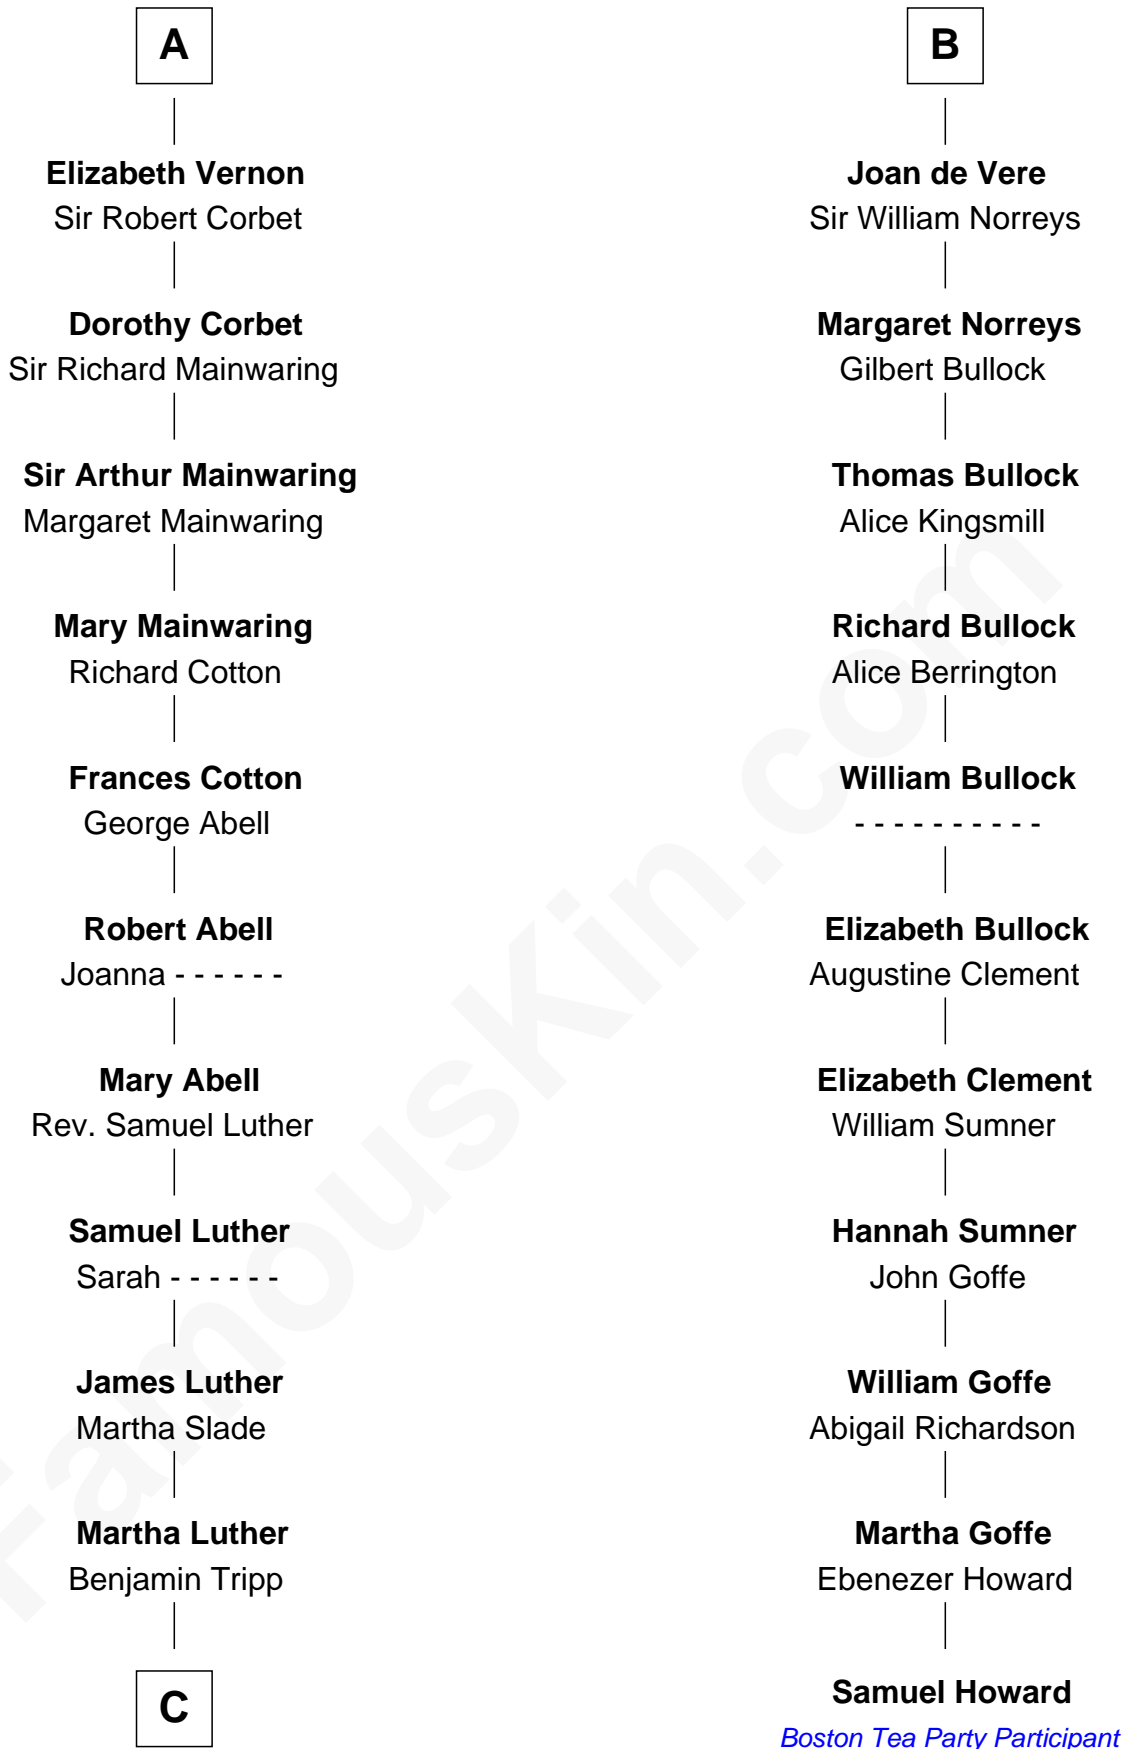

## Relationship Chart of

**Lizzie Borden**

*Accused Murderess*

17th cousin 4 times removed of

**Samuel Howard**

*Boston Tea Party Participant*

**C**

—  
**Susanna Tripp**

John Vinnicum

—  
**Sarah L. Vinnicum**

Joseph Morse

—  
**Anthony Morse**

Rhoda Morrison

—  
**Sarah Anthony Morse**

Andrew Jackson Borden

—  
**Lizzie Borden**

*Accused Murderess*

FamousKin.com