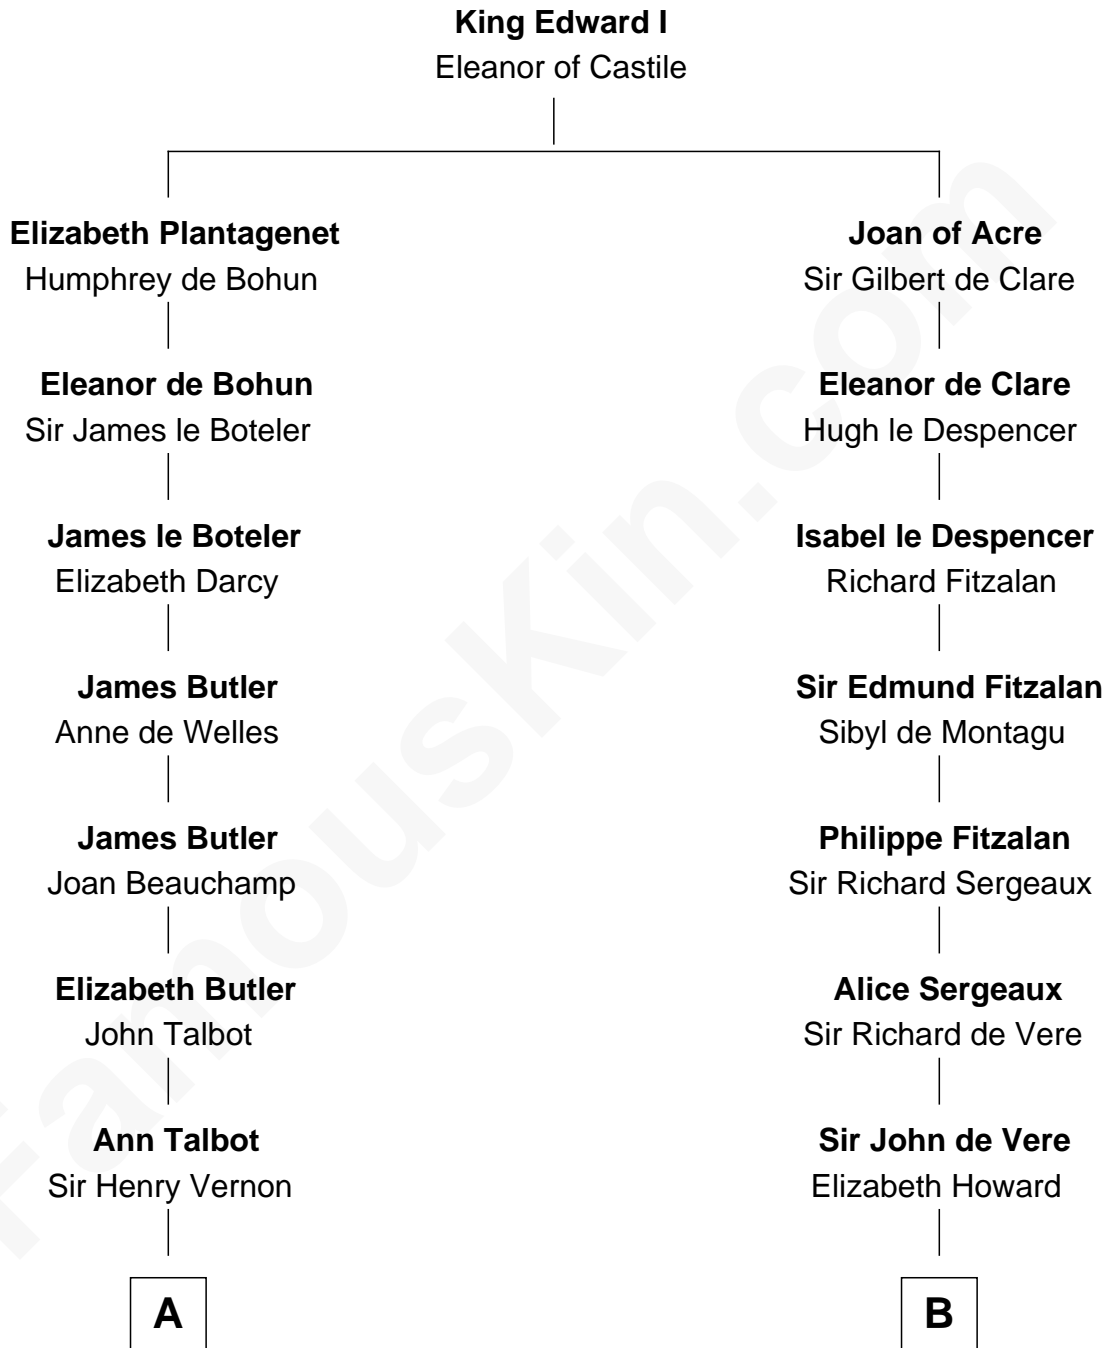

## Relationship Chart of

**Lizzie Borden**

*Accused Murderess*

17th cousin 4 times removed of

**Samuel Howard**

*Boston Tea Party Participant*

**C**

—  
**Susanna Tripp**

John Vinnicum

—  
**Sarah L. Vinnicum**

Joseph Morse

—  
**Anthony Morse**

Rhoda Morrison

—  
**Sarah Anthony Morse**

Andrew Jackson Borden

—  
**Lizzie Borden**

*Accused Murderess*

FamousKin.com