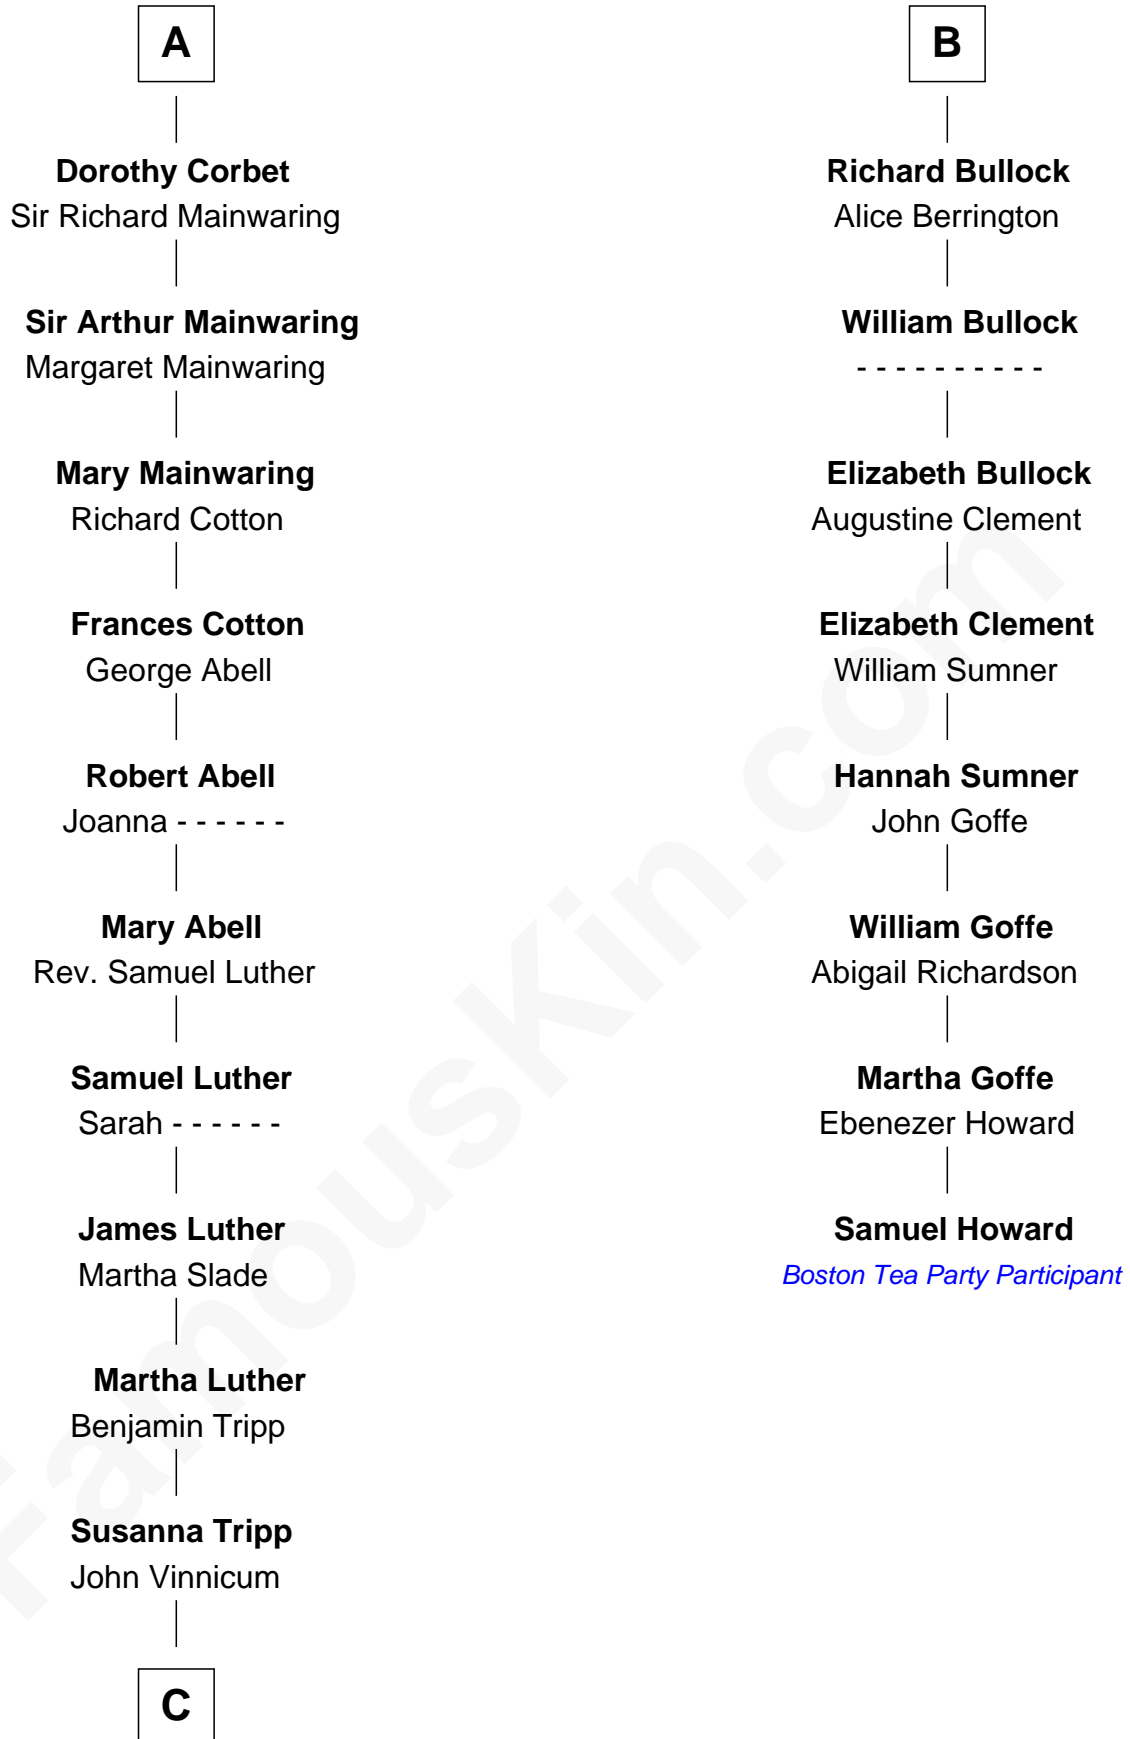

FamousKin.com

Relationship Chart of

Lizzie Borden

Accused Murderess

14th cousin 6 times removed of

Samuel Howard

Boston Tea Party Participant

Bartholomew de Badlesmere

Joan de Vere

Sir William Norreys

Margaret Norreys

Gilbert Bullock

Thomas Bullock

Alice Kingsmill

B

C

—
Sarah L. Vinnicum

Joseph Morse

—
Anthony Morse

Rhoda Morrison

—
Sarah Anthony Morse

Andrew Jackson Borden

—
Lizzie Borden

Accused Murderess