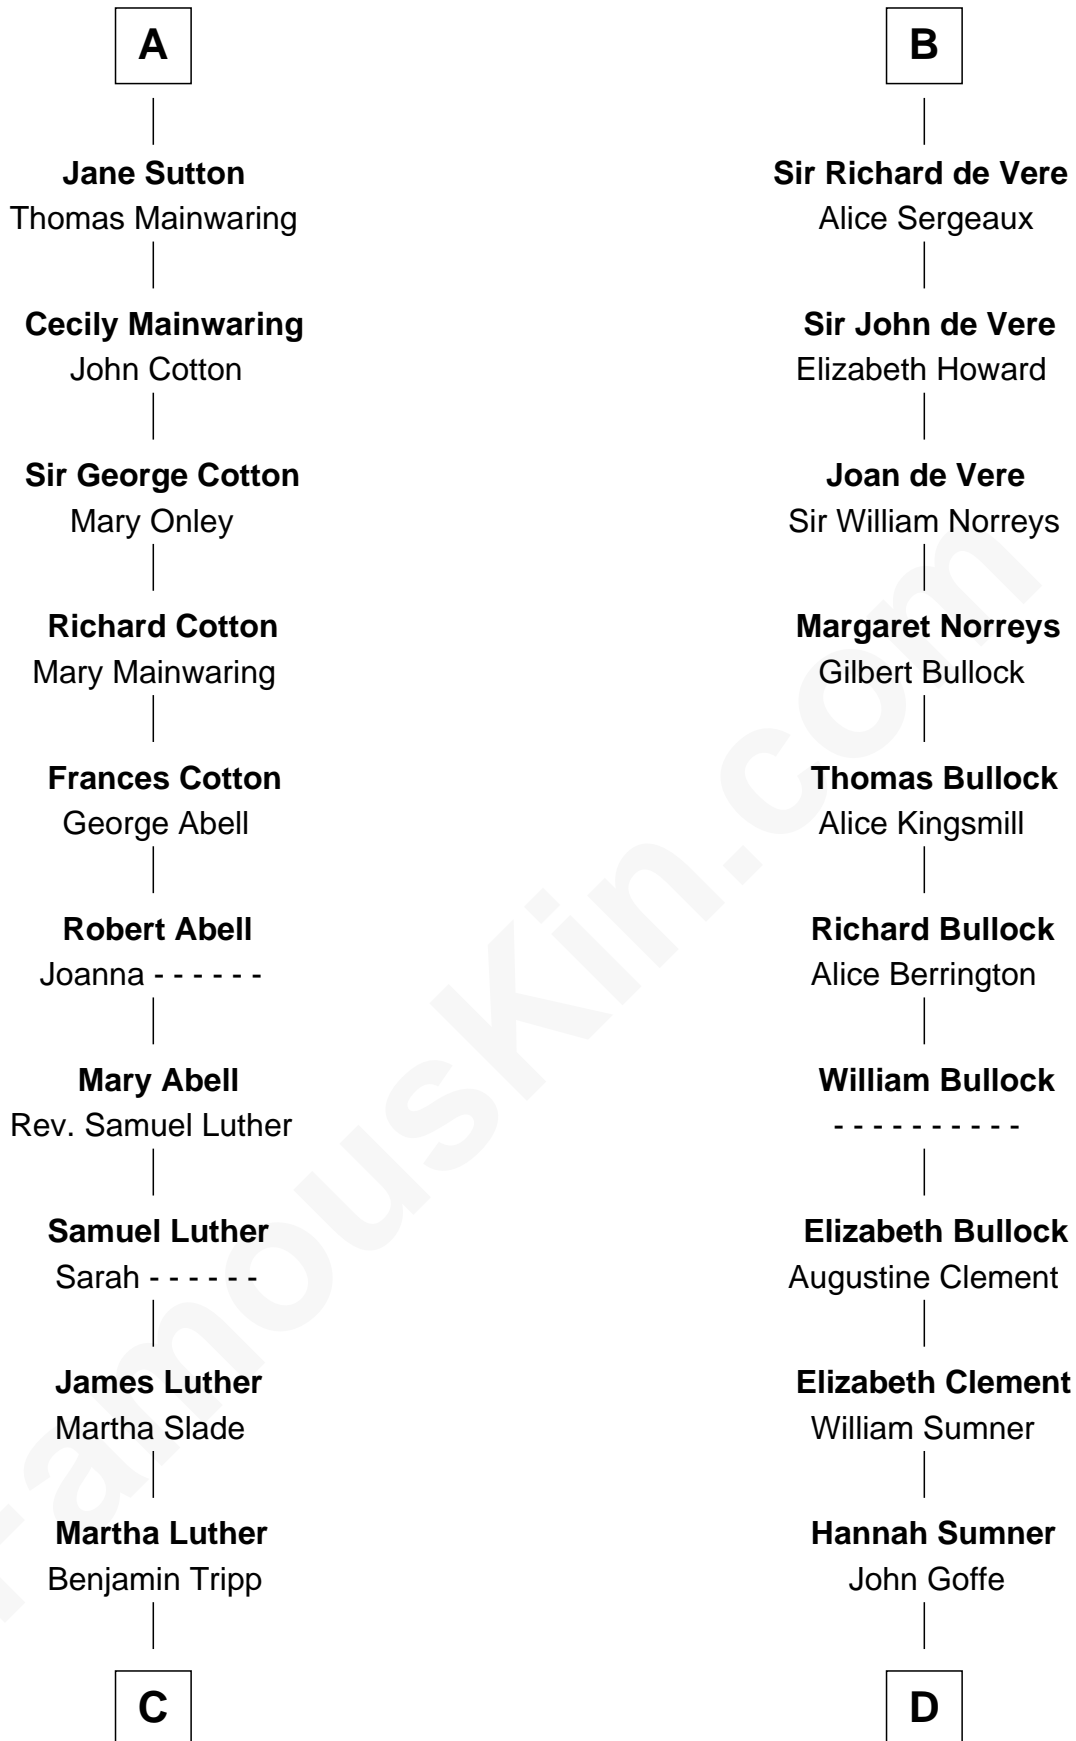

FamousKin.com Relationship Chart of

Lizzie Borden

Accused Murderess

19th cousin 2 times removed of

Samuel Howard

Boston Tea Party Participant

Hugh de Kevelioc
Bertrade de Montfort

C

Susanna Tripp

John Vinnicum

Sarah L. Vinnicum

Joseph Morse

Anthony Morse

Rhoda Morrison

Sarah Anthony Morse

Andrew Jackson Borden

Lizzie Borden

Accused Murderess

D

William Goffe

Abigail Richardson

Martha Goffe

Ebenezer Howard

Samuel Howard

Boston Tea Party Participant