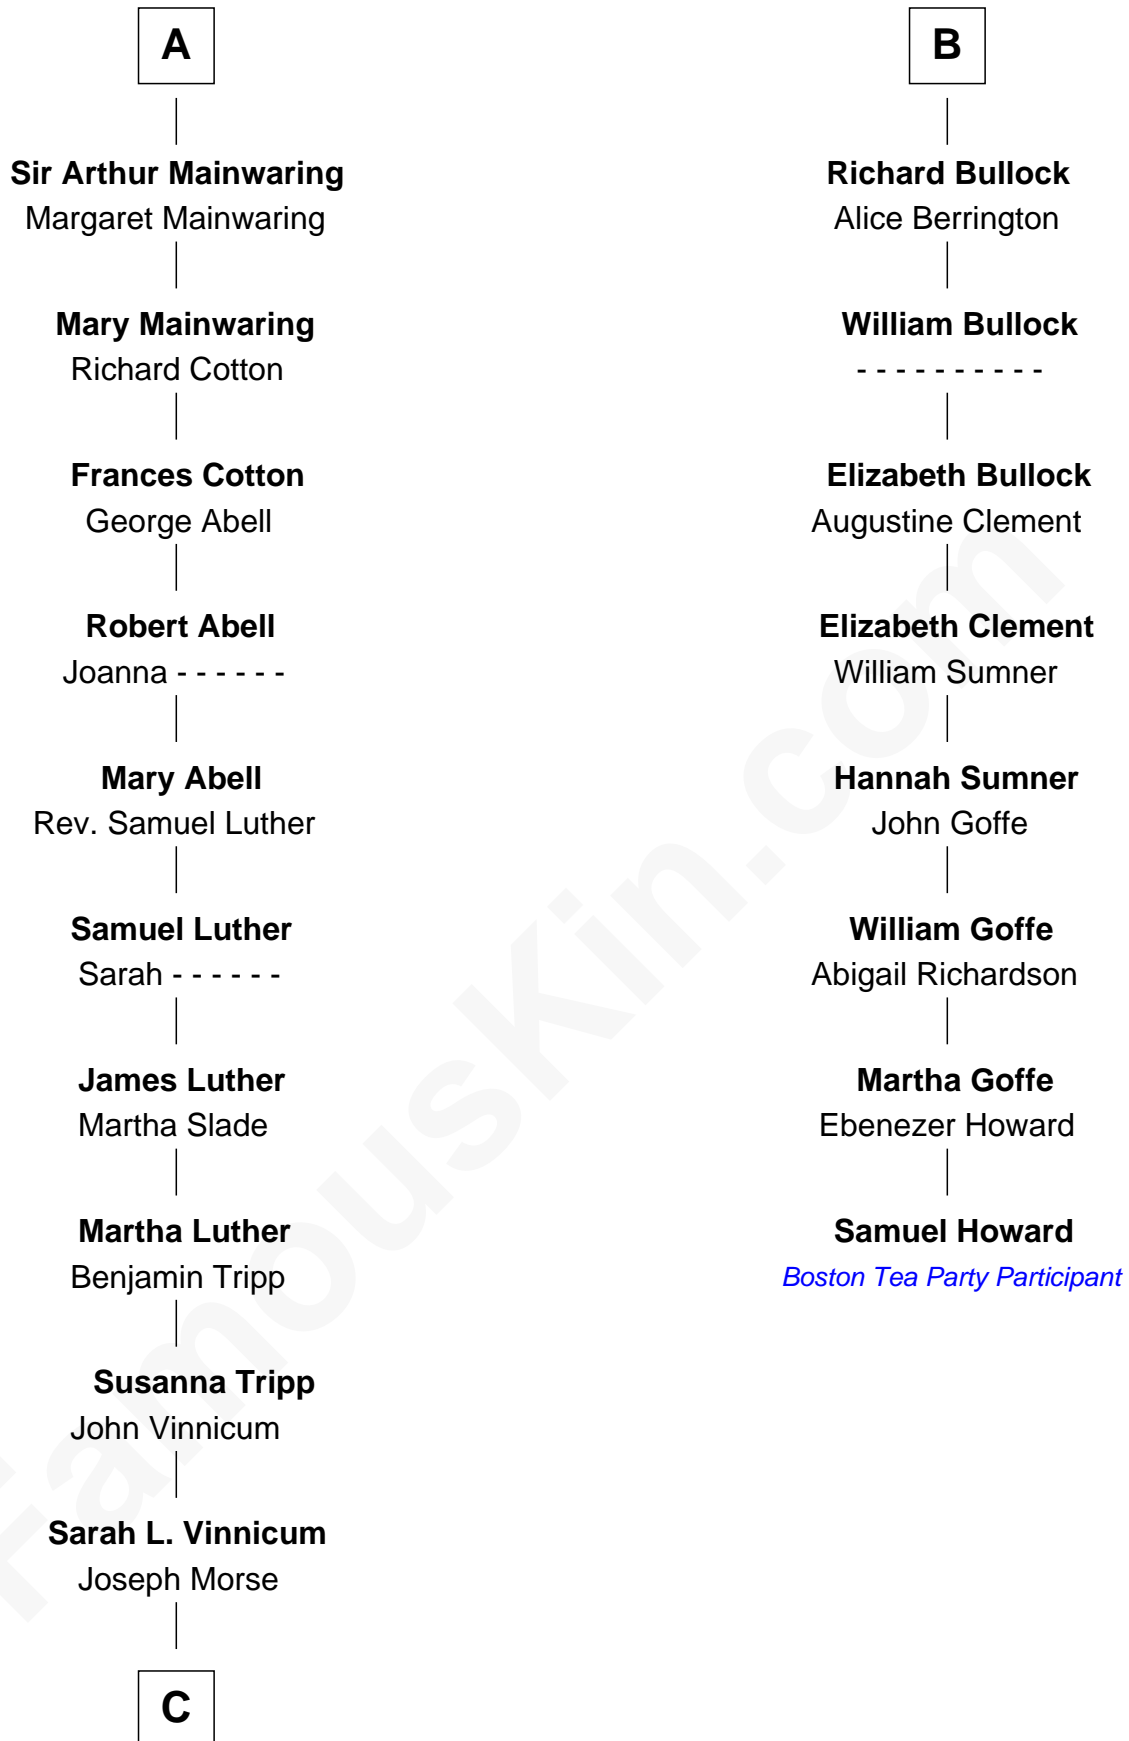

FamousKin.com Relationship Chart of

Lizzie Borden

Accused Murderess

14th cousin 5 times removed of

Samuel Howard

Boston Tea Party Participant

C

—
Anthony Morse

Rhoda Morrison

—
Sarah Anthony Morse

Andrew Jackson Borden

—
Lizzie Borden

Accused Murderess

FamousKin.com