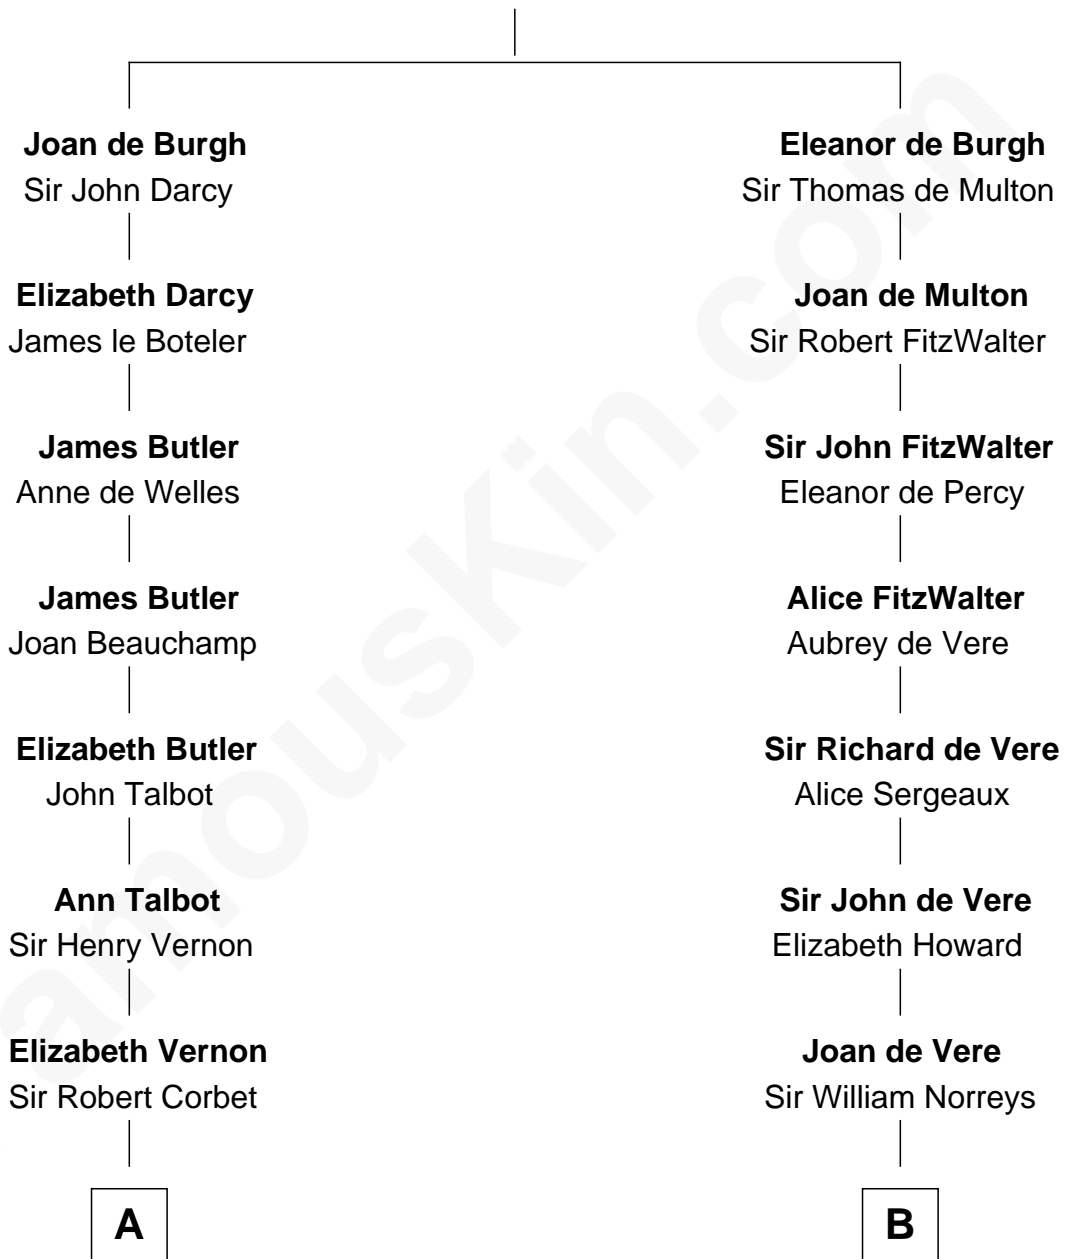

FamousKin.com Relationship Chart of

Lizzie Borden

Accused Murderess

16th cousin 4 times removed of

Samuel Howard

Boston Tea Party Participant

Sir Richard de Burgh

Margaret - - - - -

C

—
Sarah L. Vinnicum

Joseph Morse

—
Anthony Morse

Rhoda Morrison

—
Sarah Anthony Morse

Andrew Jackson Borden

—
Lizzie Borden

Accused Murderess

FamousKin.com