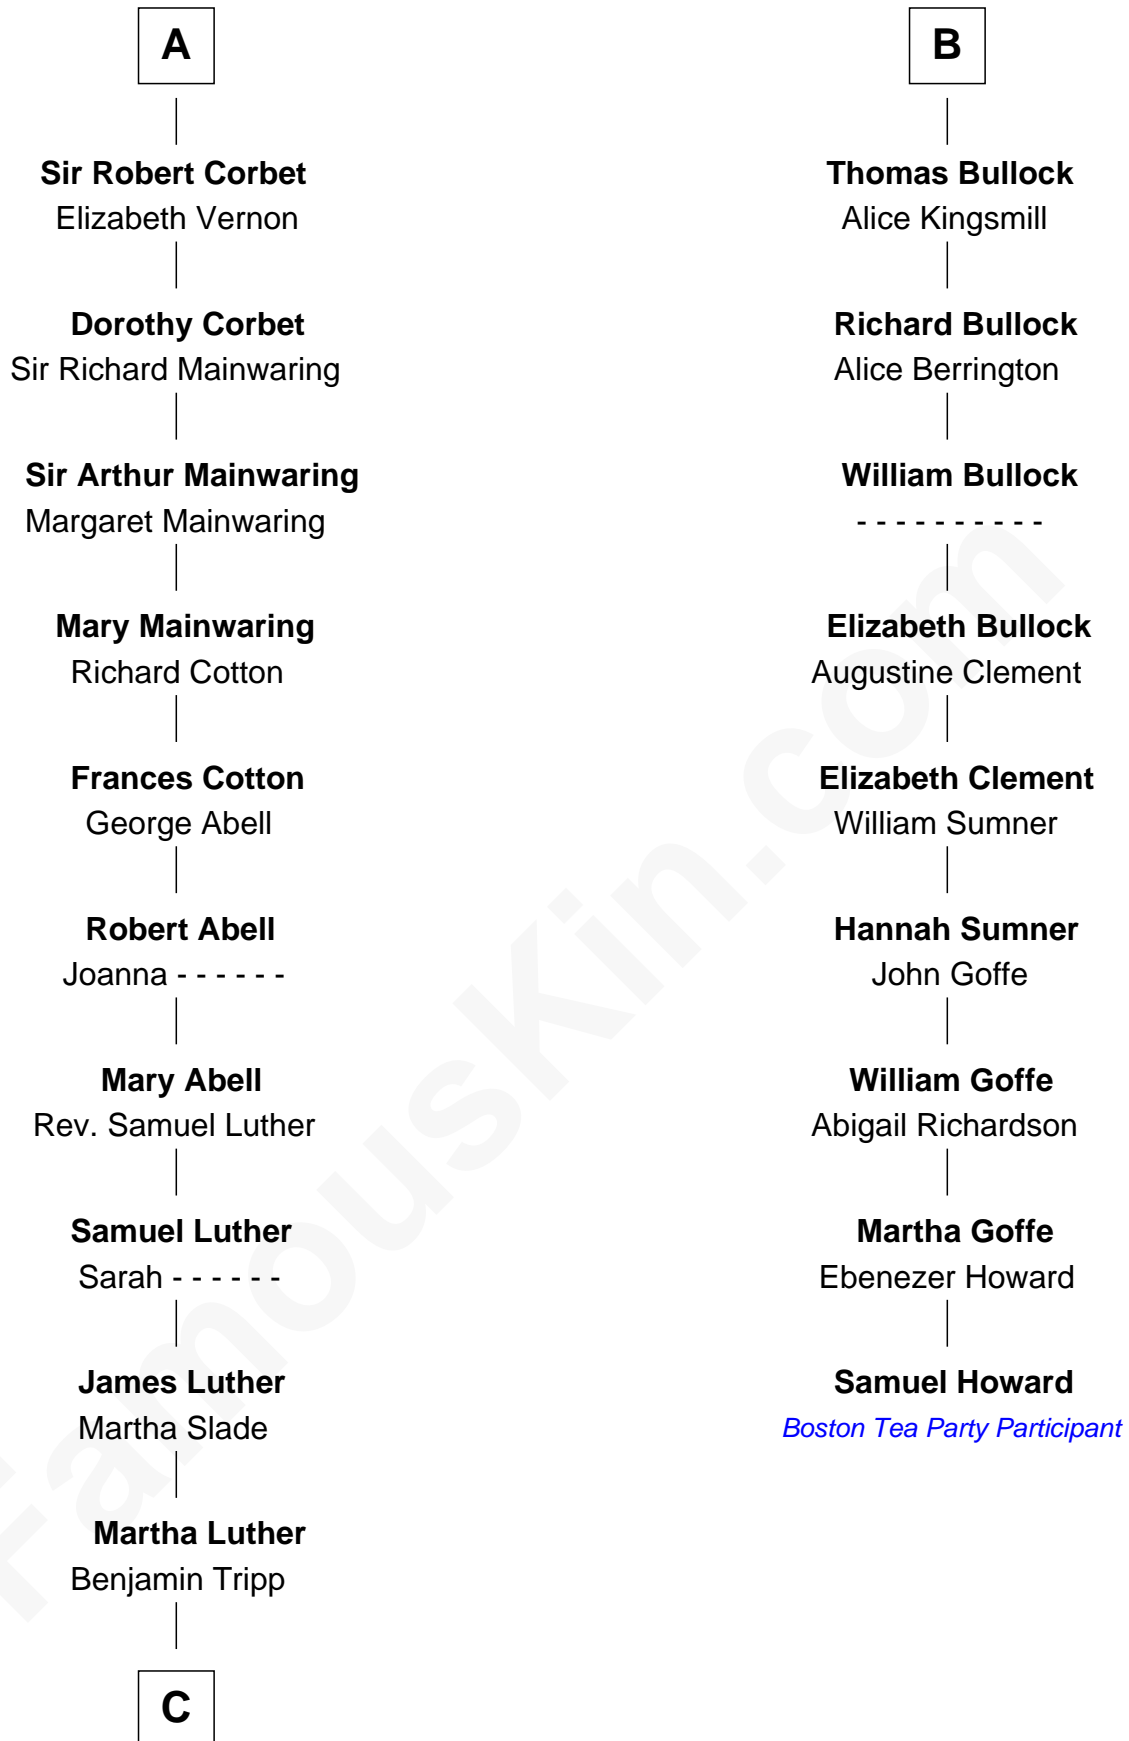

# FamousKin.com Relationship Chart of

**Lizzie Borden**

*Accused Murderess*

15th cousin 6 times removed of

**Samuel Howard**

*Boston Tea Party Participant*

**Hugh le Despencer**

Eleanor de Clare

Elizabeth Howard

**Joan de Vere**

Sir William Norreys

**Margaret Norreys**

Gilbert Bullock

**B**

**C**

—  
**Susanna Tripp**

John Vinnicum

—  
**Sarah L. Vinnicum**

Joseph Morse

—  
**Anthony Morse**

Rhoda Morrison

—  
**Sarah Anthony Morse**

Andrew Jackson Borden

—  
**Lizzie Borden**

*Accused Murderess*

FamousKin.com