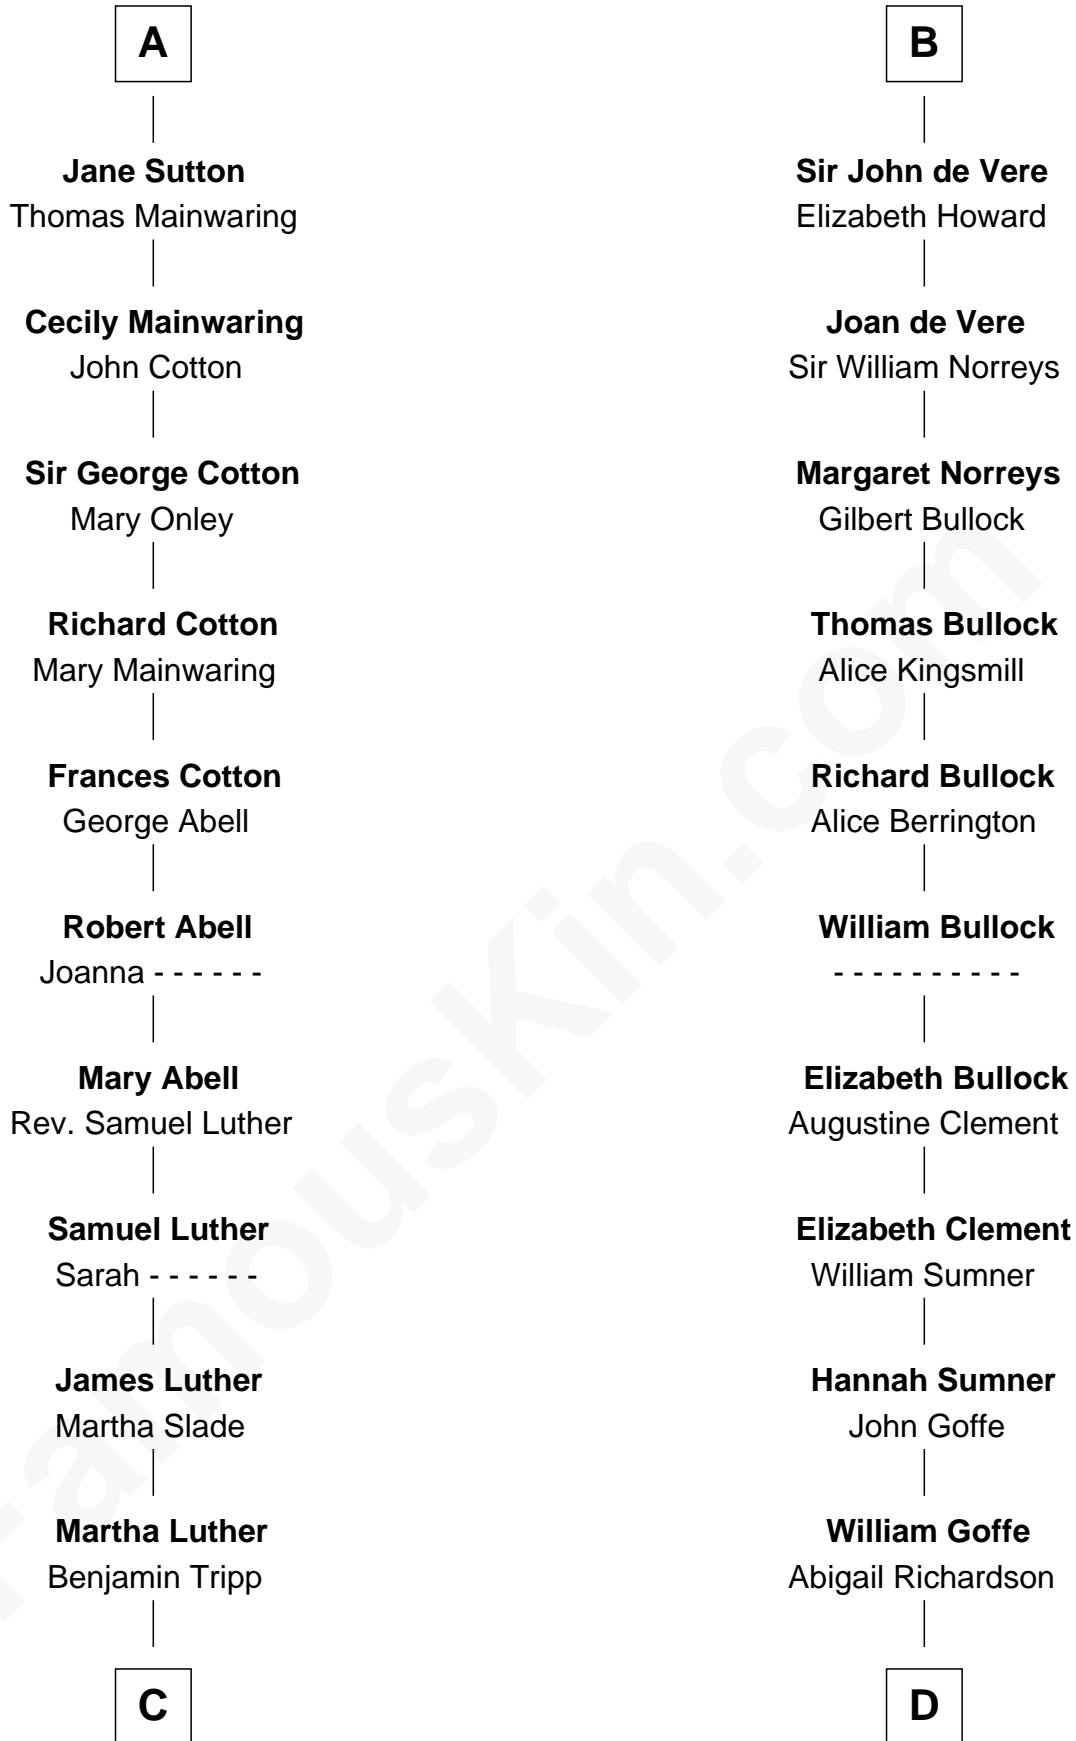

FamousKin.com Relationship Chart of

Lizzie Borden

Accused Murderess

18th cousin 3 times removed of

Samuel Howard

Boston Tea Party Participant

Sir William Marshal

Isabel de Clare

C

Susanna Tripp
John Vinnicum

Sarah L. Vinnicum
Joseph Morse

Anthony Morse
Rhoda Morrison

Sarah Anthony Morse
Andrew Jackson Borden

Lizzie Borden
Accused Murderess

D

Martha Goffe
Ebenezer Howard

Samuel Howard
Boston Tea Party Participant

FamousKin.com