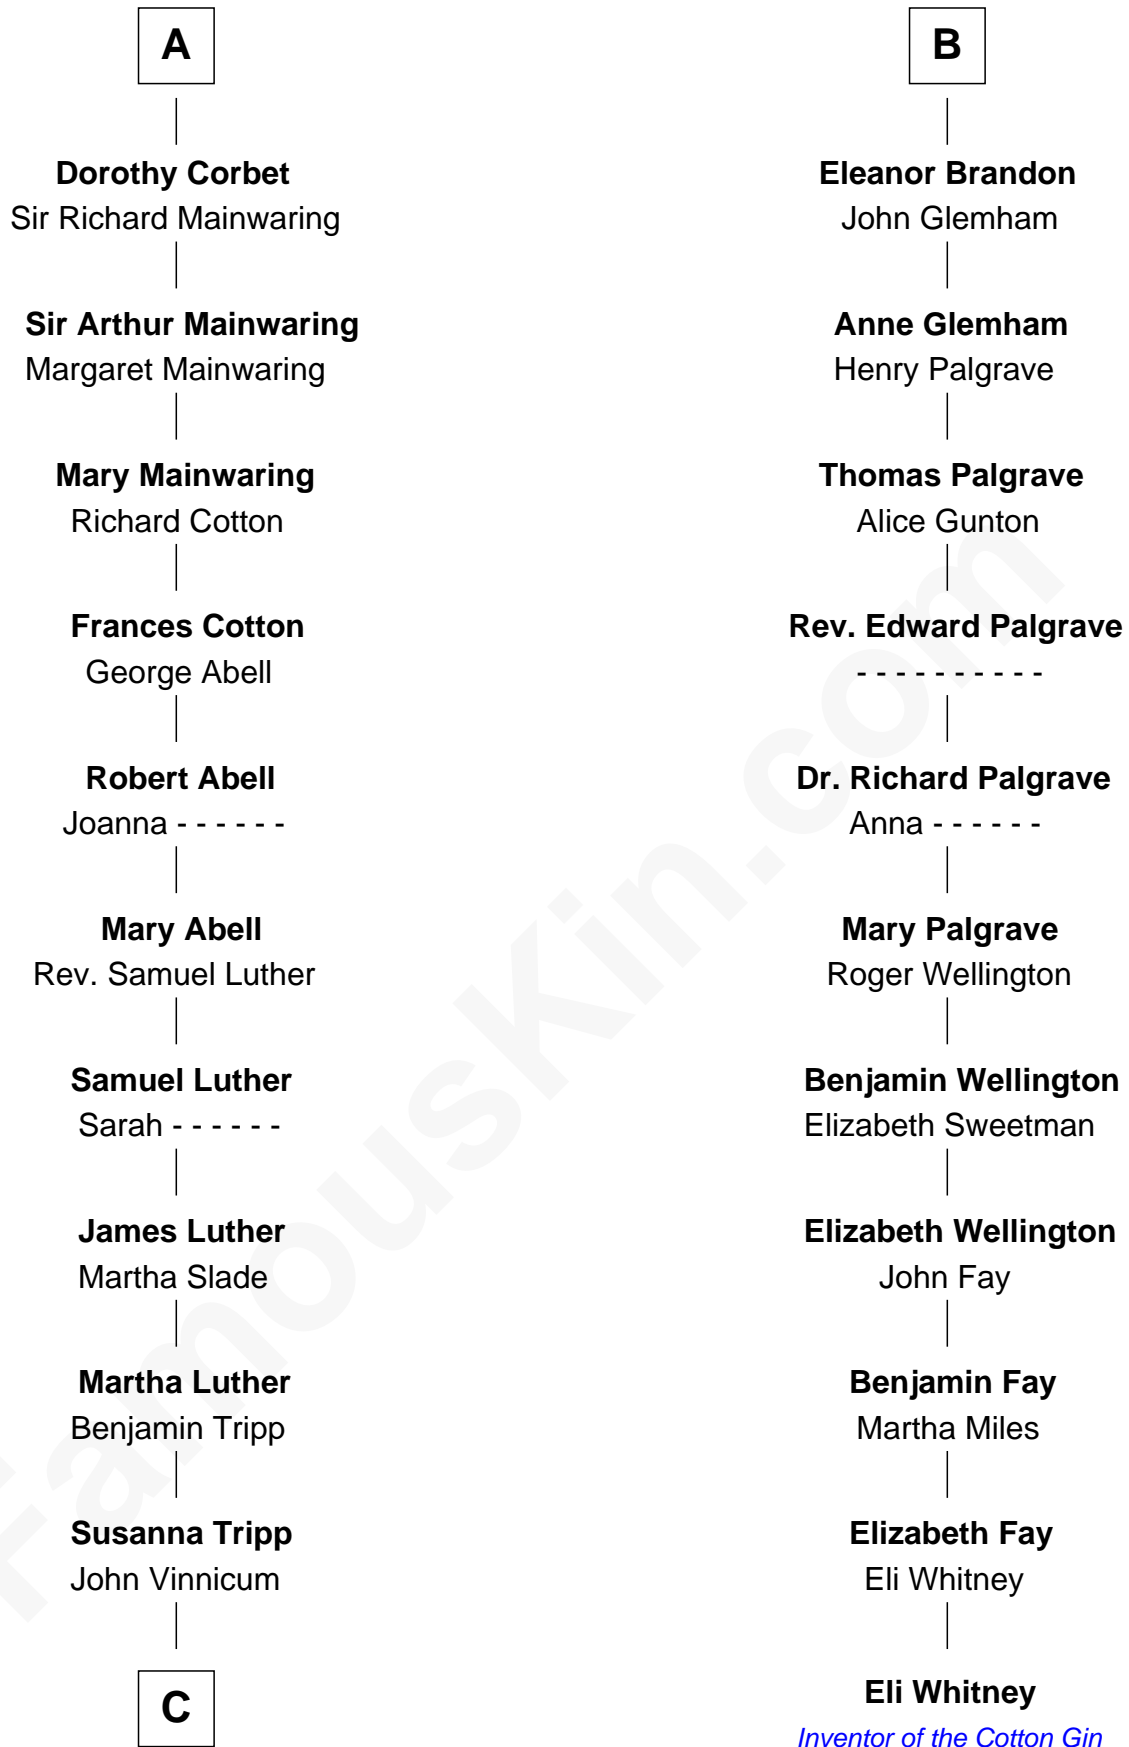

# FamousKin.com Relationship Chart of

**Lizzie Borden**

*Accused Murderess*

17th cousin 3 times removed of

**Eli Whitney**

*Inventor of the Cotton Gin*

**William de Beauchamp**

Maud FitzJohn

**C**

—  
**Sarah L. Vinnicum**

Joseph Morse

—  
**Anthony Morse**

Rhoda Morrison

—  
**Sarah Anthony Morse**

Andrew Jackson Borden

—  
**Lizzie Borden**

*Accused Murderess*

FamousKin.com