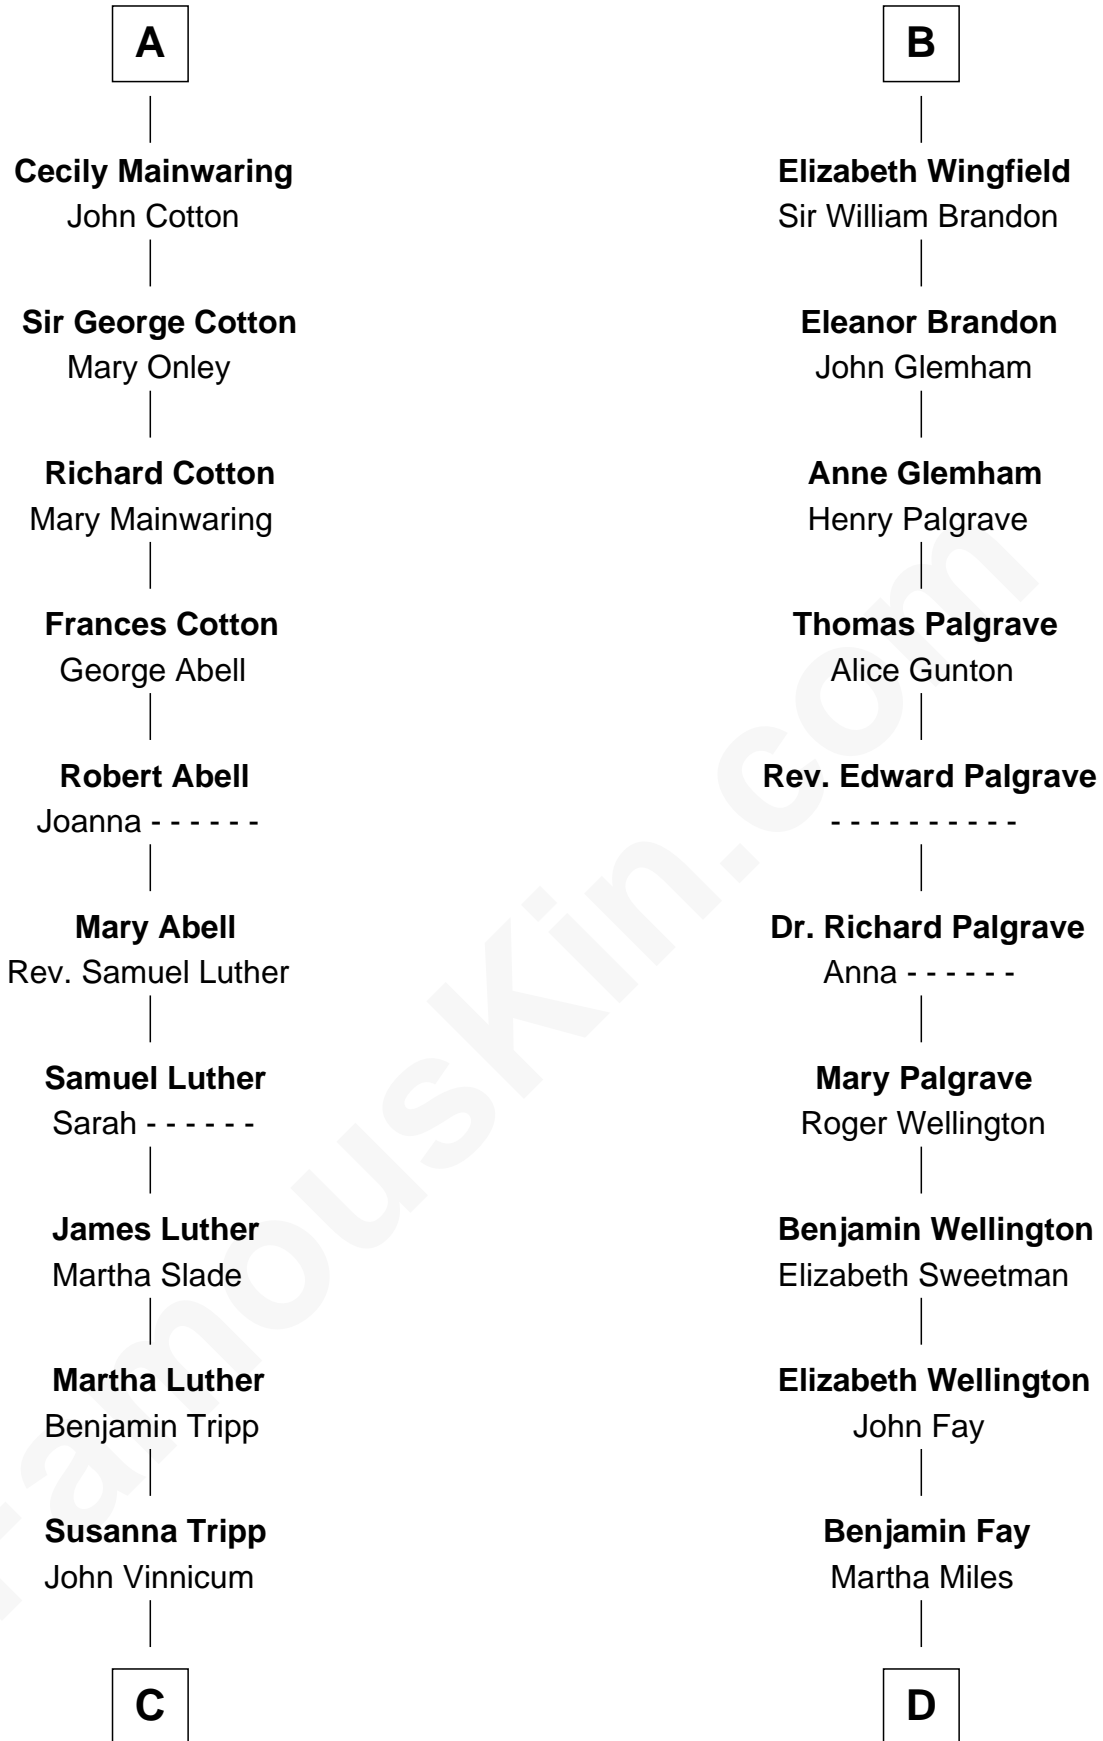

FamousKin.com

Relationship Chart of

Lizzie Borden

Accused Murderess

18th cousin 2 times removed of

Eli Whitney

Inventor of the Cotton Gin

William de Braiose

Eva Marshal

Eve de Braiose
Sir William de Cantilupe

Milicent de Cantilupe
Eudo la Zouche

Eve la Zouche
Sir Maurice de Berkeley

Thomas de Berkeley
Katherine de Clyvedon

Sir John Berkeley
Elizabeth Betteshorne

Elizabeth Berkeley
Sir John Sutton

Jane Sutton
Thomas Mainwaring

A

Eleanor de Braiose
Sir Humphrey de Bohun

Humphrey de Bohun
Maud de Fiennes

Humphrey de Bohun
Elizabeth Plantagenet

Sir William de Bohun
Elizabeth de Badlesmere

Elizabeth de Bohun
Sir Richard Fitzalan

Elizabeth Fitzalan
Sir Robert Goushill

Elizabeth Goushill
Sir Robert Wingfield

B

FamousKin.com