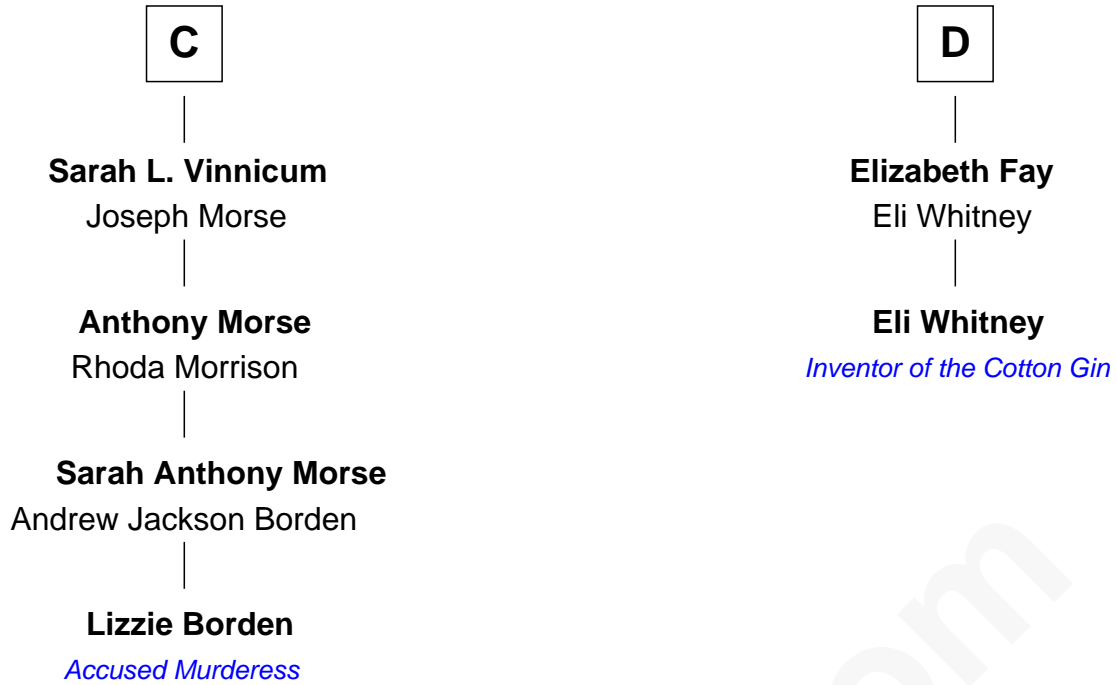

FamousKin.com

Relationship Chart of

Lizzie Borden

Accused Murderess

18th cousin 2 times removed of

Eli Whitney

Inventor of the Cotton Gin

William de Braiose

Eva Marshal

Eve de Braiose
Sir William de Cantilupe

Milicent de Cantilupe
Eudo la Zouche

Eve la Zouche
Sir Maurice de Berkeley

Thomas de Berkeley
Katherine de Clyvedon

Sir John Berkeley
Elizabeth Betteshorne

Elizabeth Berkeley
Sir John Sutton

Jane Sutton
Thomas Mainwaring

A

Eleanor de Braiose
Sir Humphrey de Bohun

Humphrey de Bohun
Maud de Fiennes

Humphrey de Bohun
Elizabeth Plantagenet

Sir William de Bohun
Elizabeth de Badlesmere

Elizabeth de Bohun
Sir Richard Fitzalan

Elizabeth Fitzalan
Sir Robert Goushill

Elizabeth Goushill
Sir Robert Wingfield

B

FamousKin.com