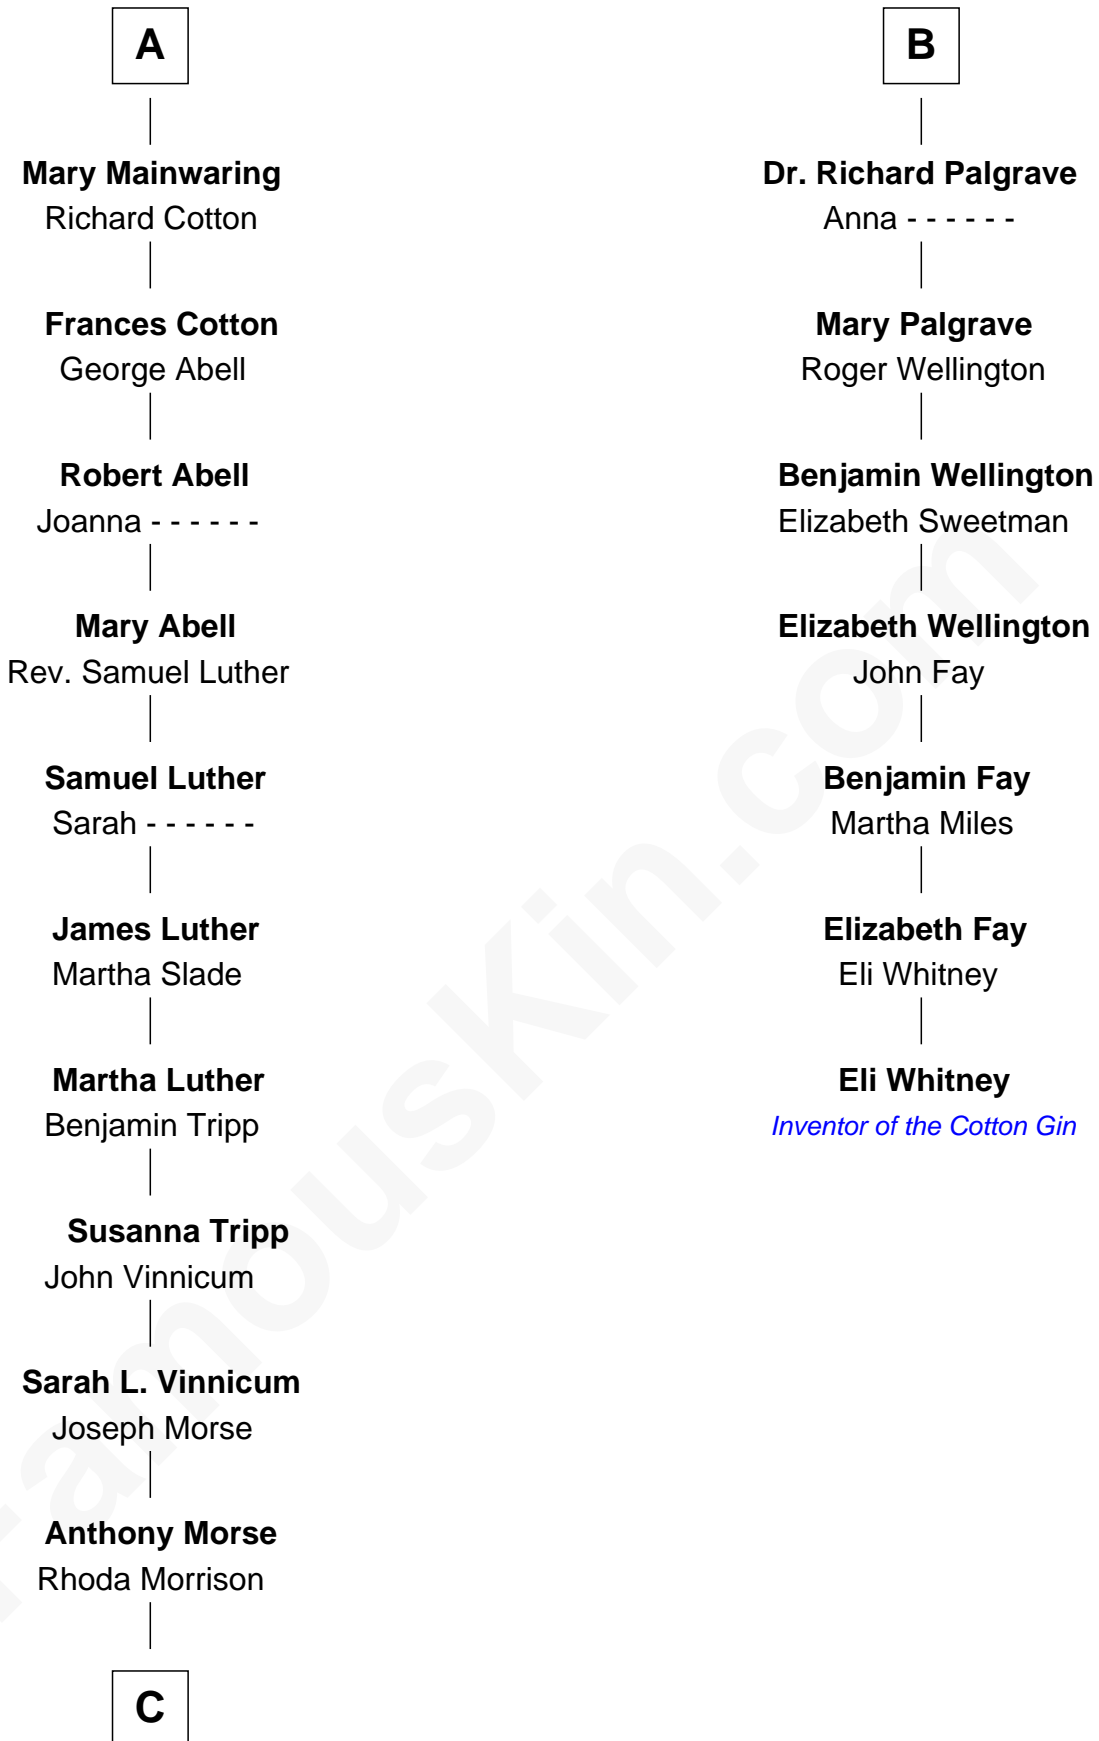

FamousKin.com Relationship Chart of

Lizzie Borden

Accused Murderess

13th cousin 5 times removed of

Eli Whitney

Inventor of the Cotton Gin

Sir Richard Fitzalan

Elizabeth de Bohun

Joan Fitzalan
Sir William Beauchamp

Joan Beauchamp
James Butler

Elizabeth Butler
John Talbot

Ann Talbot
Sir Henry Vernon

Elizabeth Vernon
Sir Robert Corbet

Dorothy Corbet
Sir Richard Mainwaring

Sir Arthur Mainwaring
Margaret Mainwaring

A

Elizabeth Fitzalan
Sir Robert Goushill

Elizabeth Goushill
Sir Robert Wingfield

Elizabeth Wingfield
Sir William Brandon

Eleanor Brandon
John Glemham

Anne Glemham
Henry Palgrave

Thomas Palgrave
Alice Gunton

Rev. Edward Palgrave

B

C

—
Sarah Anthony Morse
Andrew Jackson Borden

—
Lizzie Borden
Accused Murderess

FamousKin.com