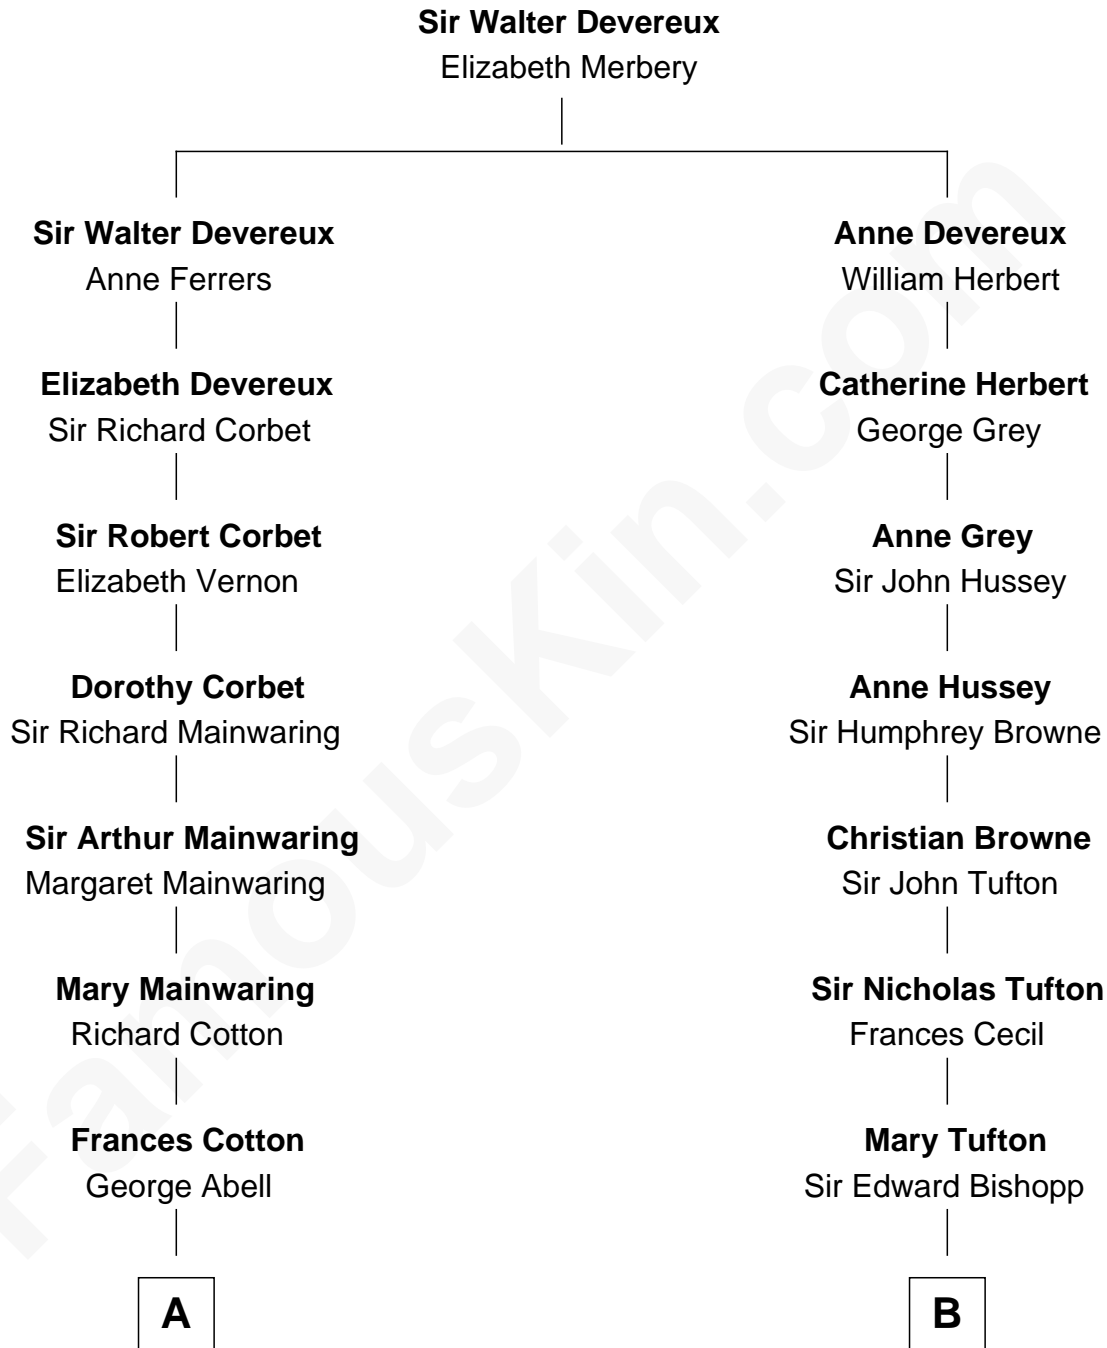

# FamousKin.com Relationship Chart of

**Lizzie Borden**

*Accused Murderess*

16th cousin 2 times removed of

**Cara Delevingne**

*Fashion Model and Movie Actress*

**Pandora Anne Stevens**  
Charles Hamar Delevingne

**Cara Delevingne**  
*Model and Actress*

FamousKin.com