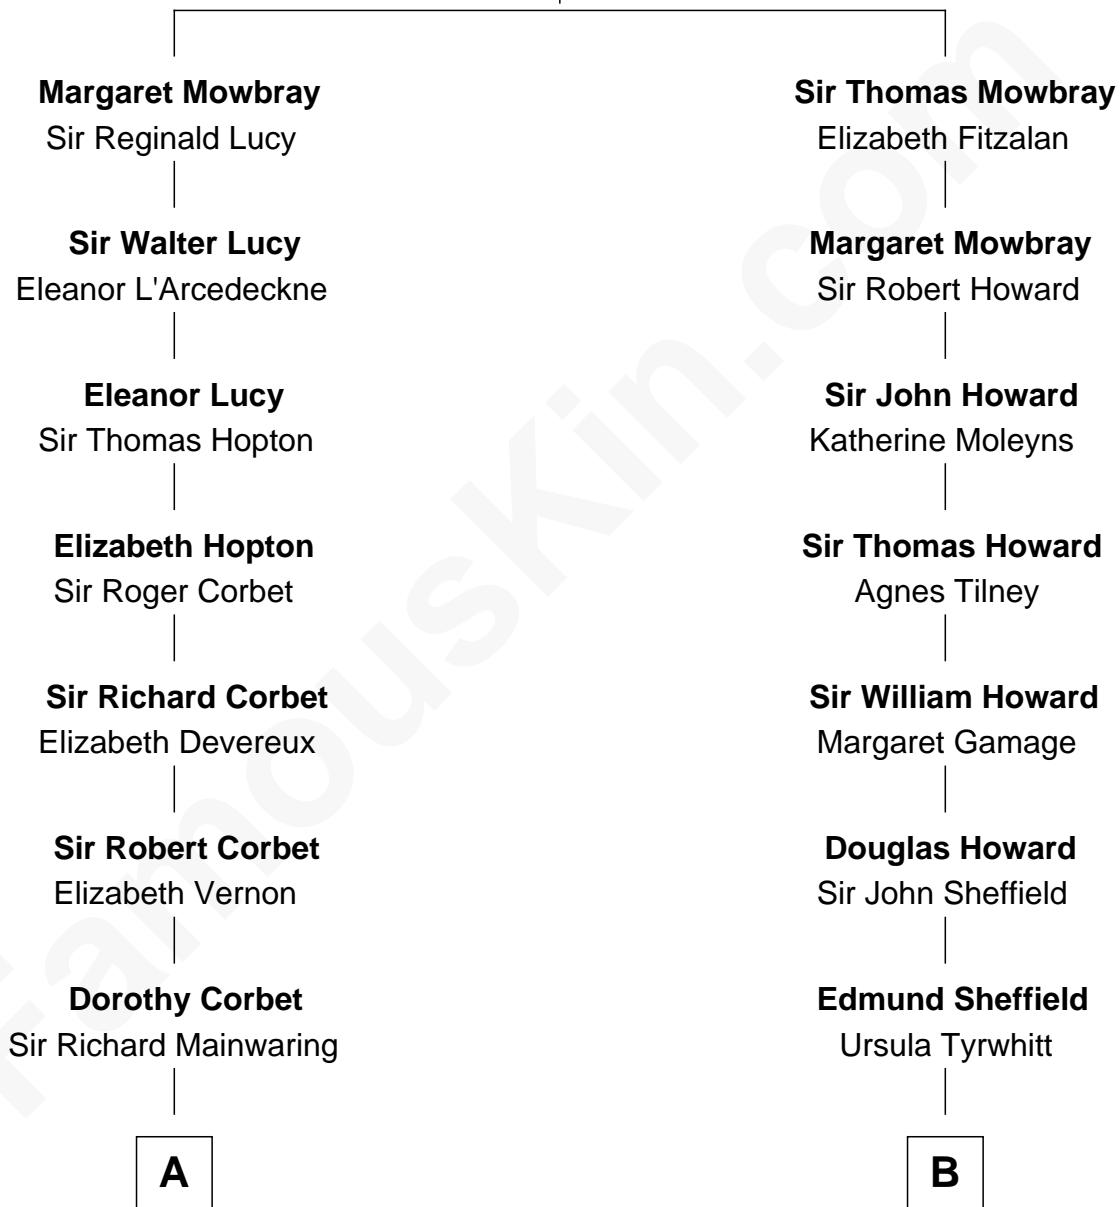

# FamousKin.com Relationship Chart of

**Lizzie Borden**

*Accused Murderess*

18th cousin 1 time removed of

**Cara Delevingne**

*Fashion Model and Movie Actress*

**John de Mowbray**  
Elizabeth de Segrave

FamousKin.com