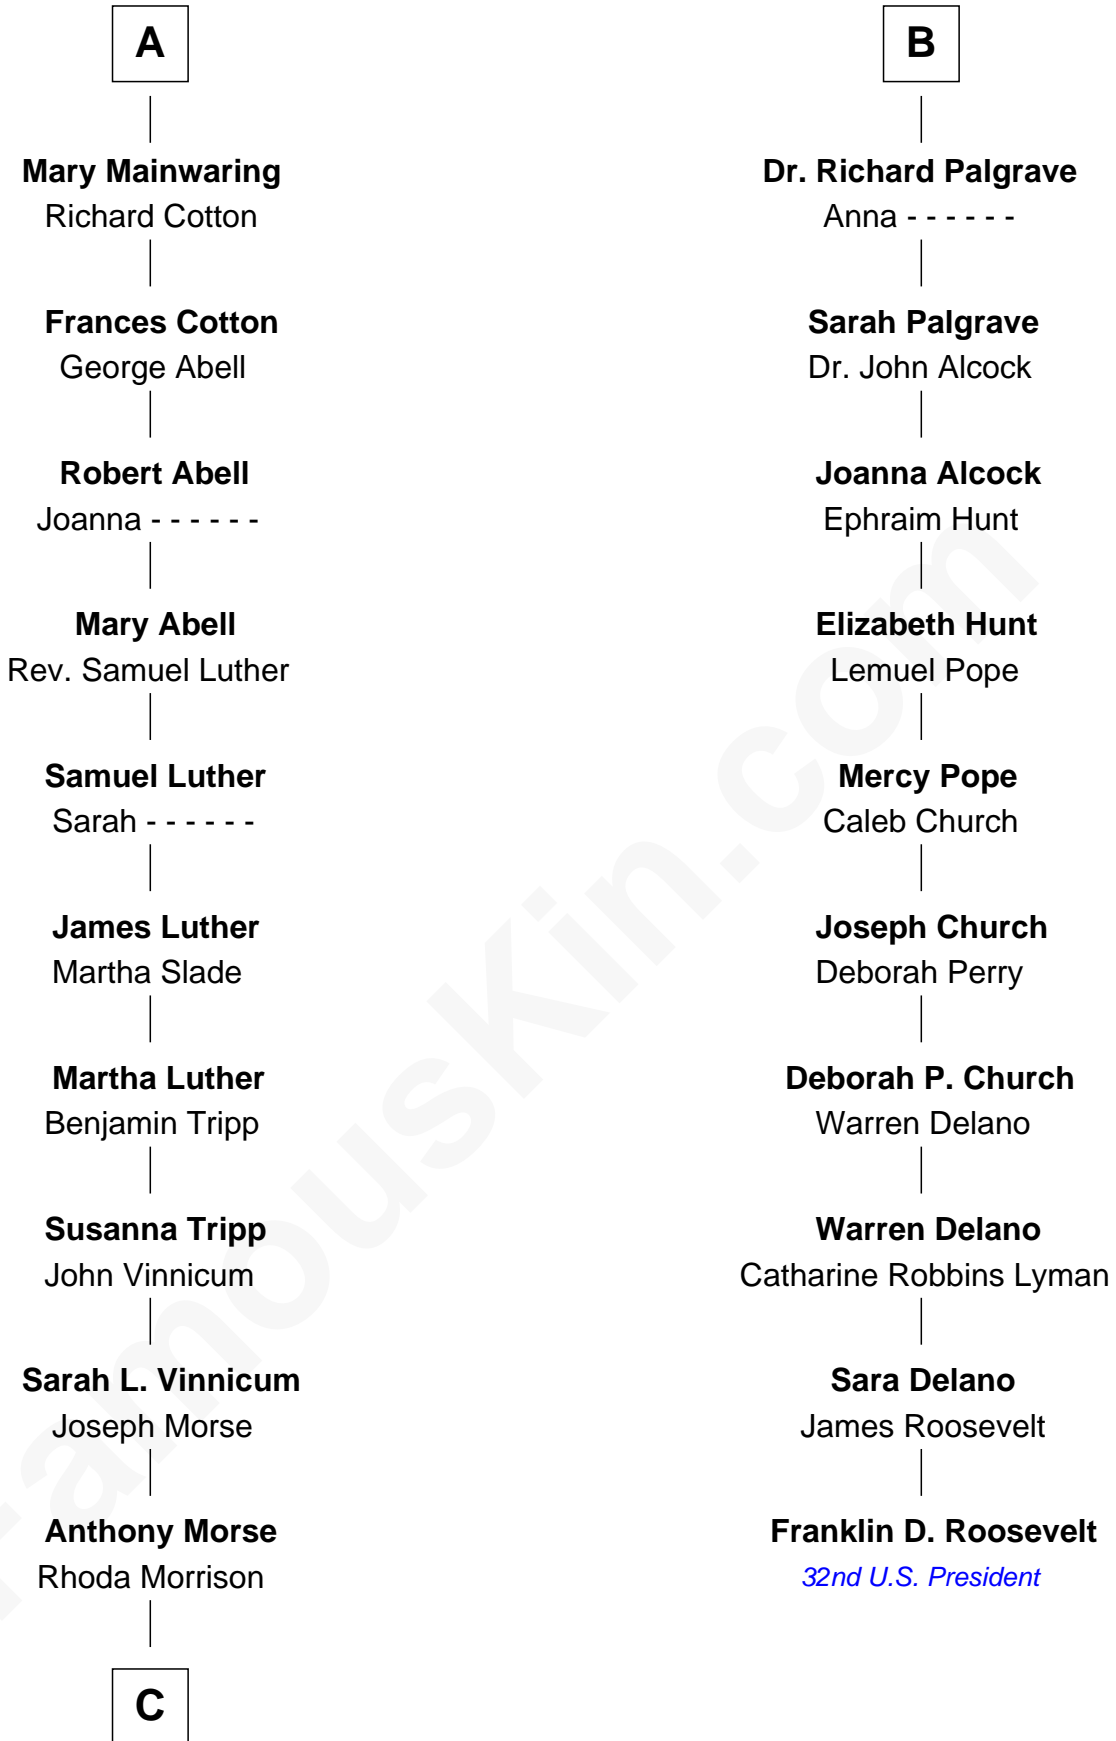

FamousKin.com Relationship Chart of

Lizzie Borden

Accused Murderess

16th cousin 2 times removed of

Franklin D. Roosevelt

32nd U.S. President

Sir Richard Fitzalan

Elizabeth de Bohun

Joan Fitzalan
Sir William Beauchamp

Joan Beauchamp
James Butler

Elizabeth Butler
John Talbot

Ann Talbot
Sir Henry Vernon

Elizabeth Vernon
Sir Robert Corbet

Dorothy Corbet
Sir Richard Mainwaring

Sir Arthur Mainwaring
Margaret Mainwaring

A

Elizabeth Fitzalan
Sir Robert Goushill

Elizabeth Goushill
Sir Robert Wingfield

Elizabeth Wingfield
Sir William Brandon

Eleanor Brandon
John Glemham

Anne Glemham
Henry Palgrave

Thomas Palgrave
Alice Gunton

Rev. Edward Palgrave

B

C

—
Sarah Anthony Morse
Andrew Jackson Borden

—
Lizzie Borden
Accused Murderess

FamousKin.com