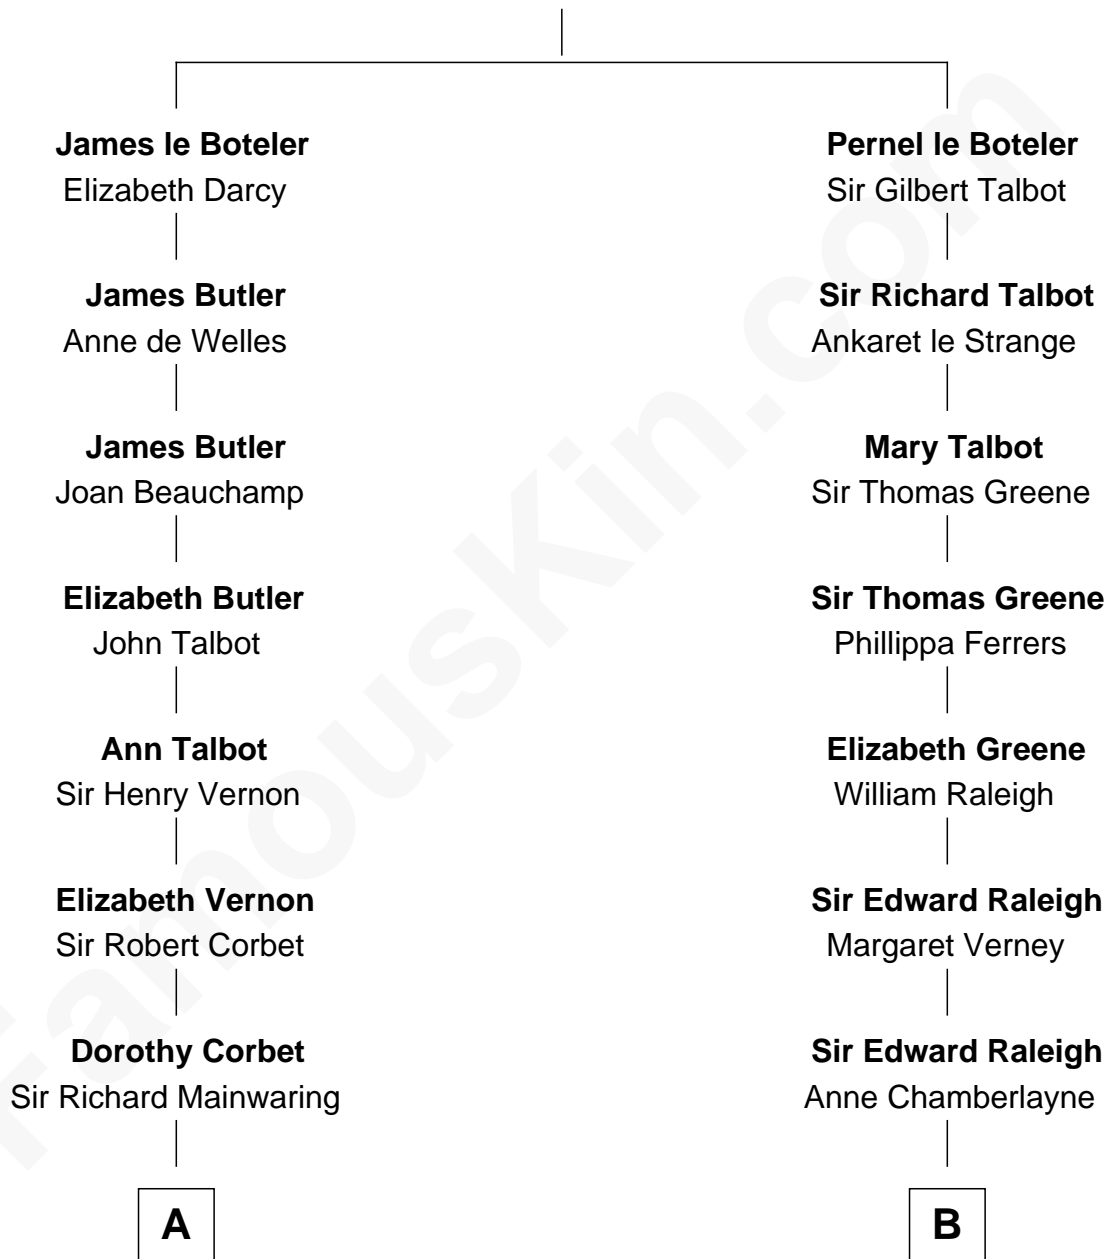

FamousKin.com Relationship Chart of

Lizzie Borden

Accused Murderess

19th cousin of

Franklin D. Roosevelt

32nd U.S. President

Sir James le Boteler

Eleanor de Bohun

C

Anthony Morse
Rhoda Morrison

Sarah Anthony Morse
Andrew Jackson Borden

Lizzie Borden
Accused Murderess

D

Catharine Robbins Lyman
Warren Delano

Sara Delano
James Roosevelt

Franklin D. Roosevelt
32nd U.S. President