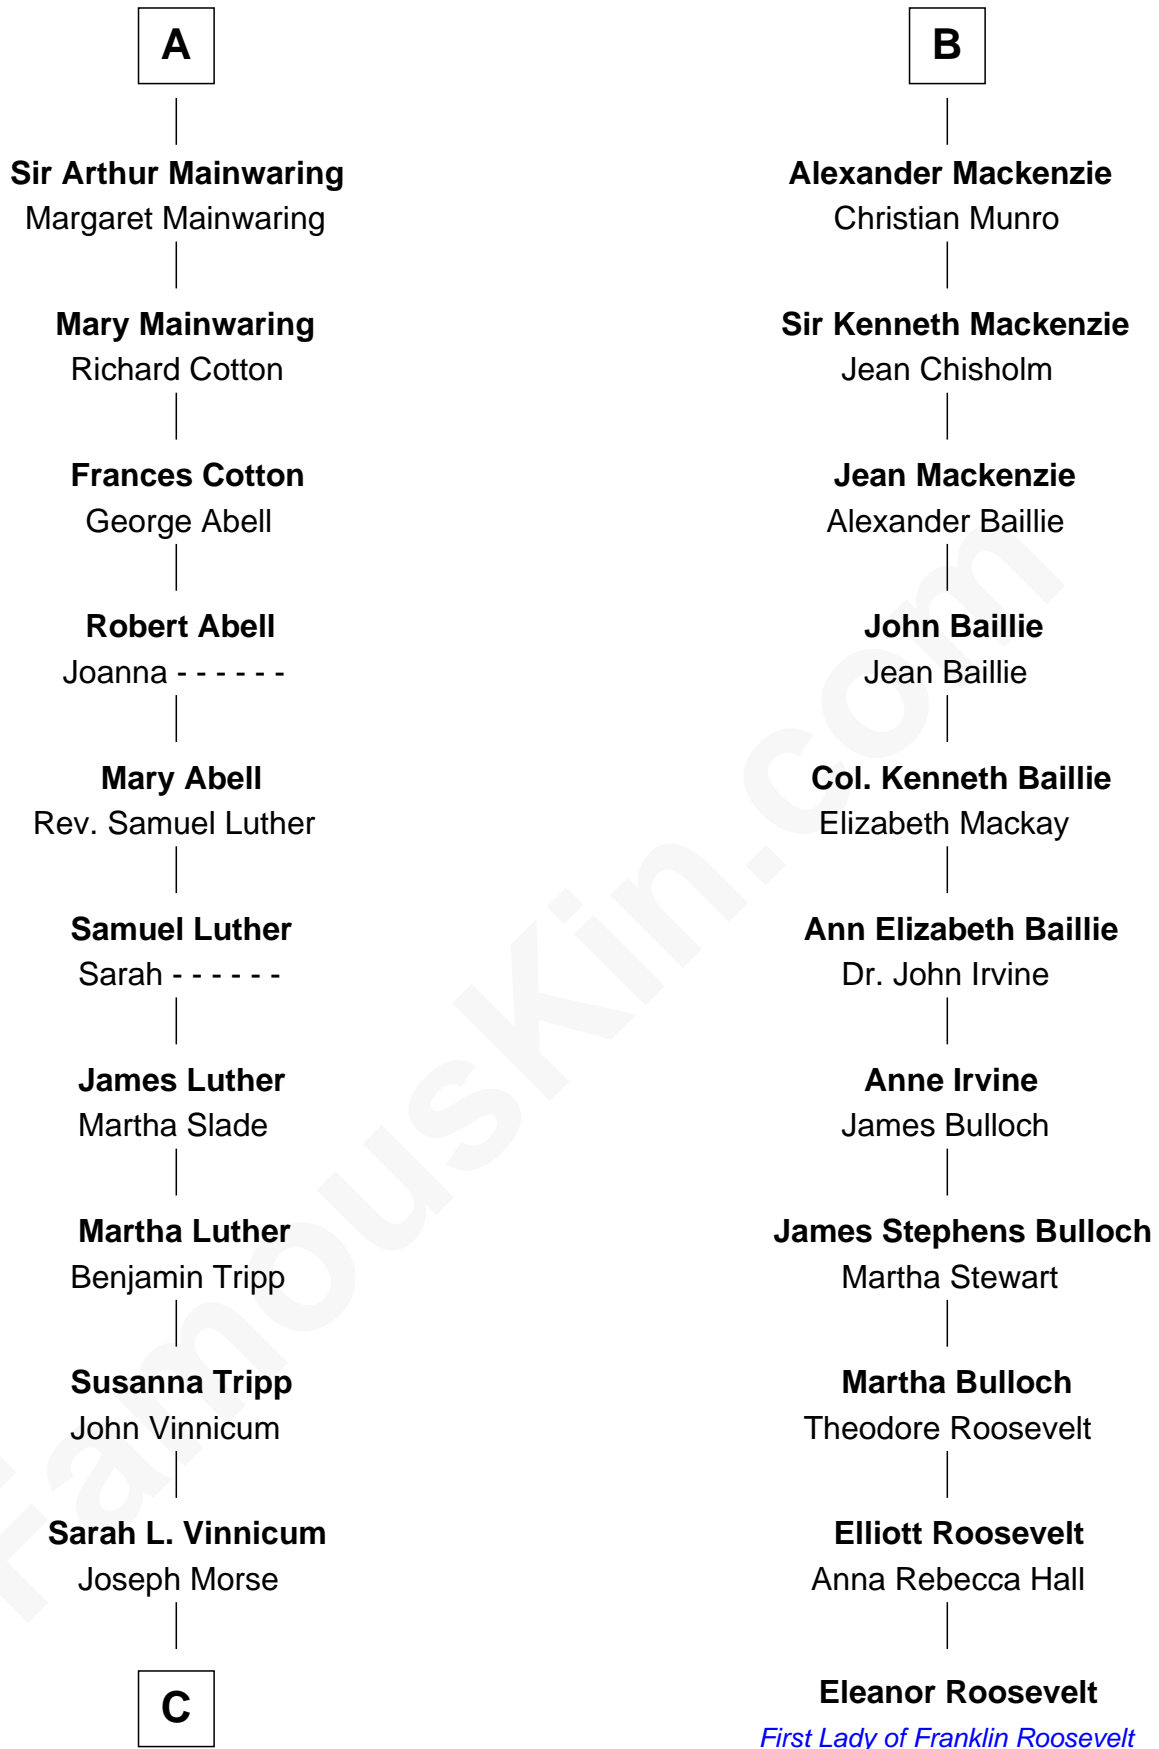

FamousKin.com Relationship Chart of

Lizzie Borden

Accused Murderess

17th cousin 2 times removed of

Eleanor Roosevelt

First Lady of President Franklin D. Roosevelt

C

—
Anthony Morse

Rhoda Morrison

—
Sarah Anthony Morse

Andrew Jackson Borden

—
Lizzie Borden

Accused Murderess

FamousKin.com