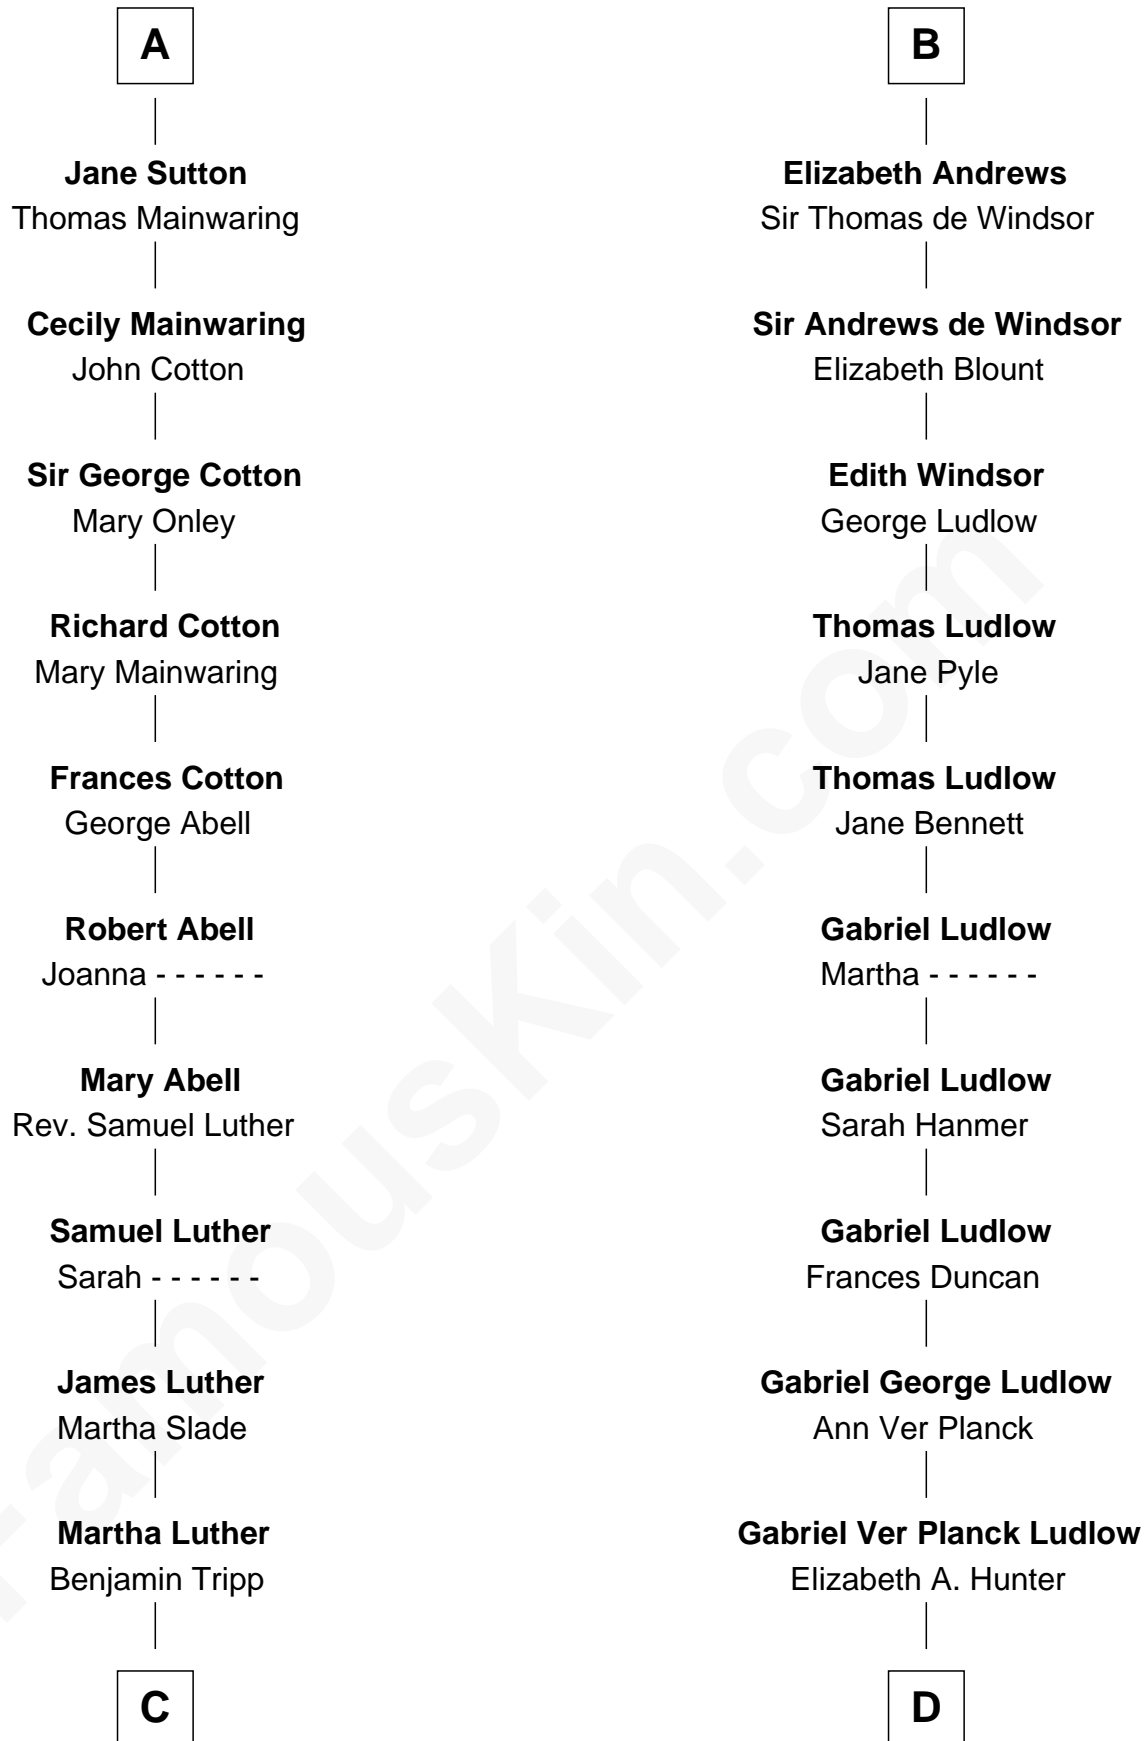

FamousKin.com Relationship Chart of

Lizzie Borden

Accused Murderess

20th cousin 1 time removed of

Eleanor Roosevelt

First Lady of President Franklin D. Roosevelt

Sir Hugh le Despencer

Aveline Basset

Catherine de Beaumont

Elizabeth Luttrell

John Stratton

Elizabeth Stratton

John Andrews

B

C

Susanna Tripp
John Vinnicum

Sarah L. Vinnicum
Joseph Morse

Anthony Morse
Rhoda Morrison

Sarah Anthony Morse
Andrew Jackson Borden

Lizzie Borden
Accused Murderess

D

Dr. Edward Hunter Ludlow
Elizabeth Livingston

Mary Livingston Ludlow
Valentine Gill Hall

Anna Rebecca Hall
Elliott Roosevelt

Eleanor Roosevelt
First Lady of Franklin Roosevelt