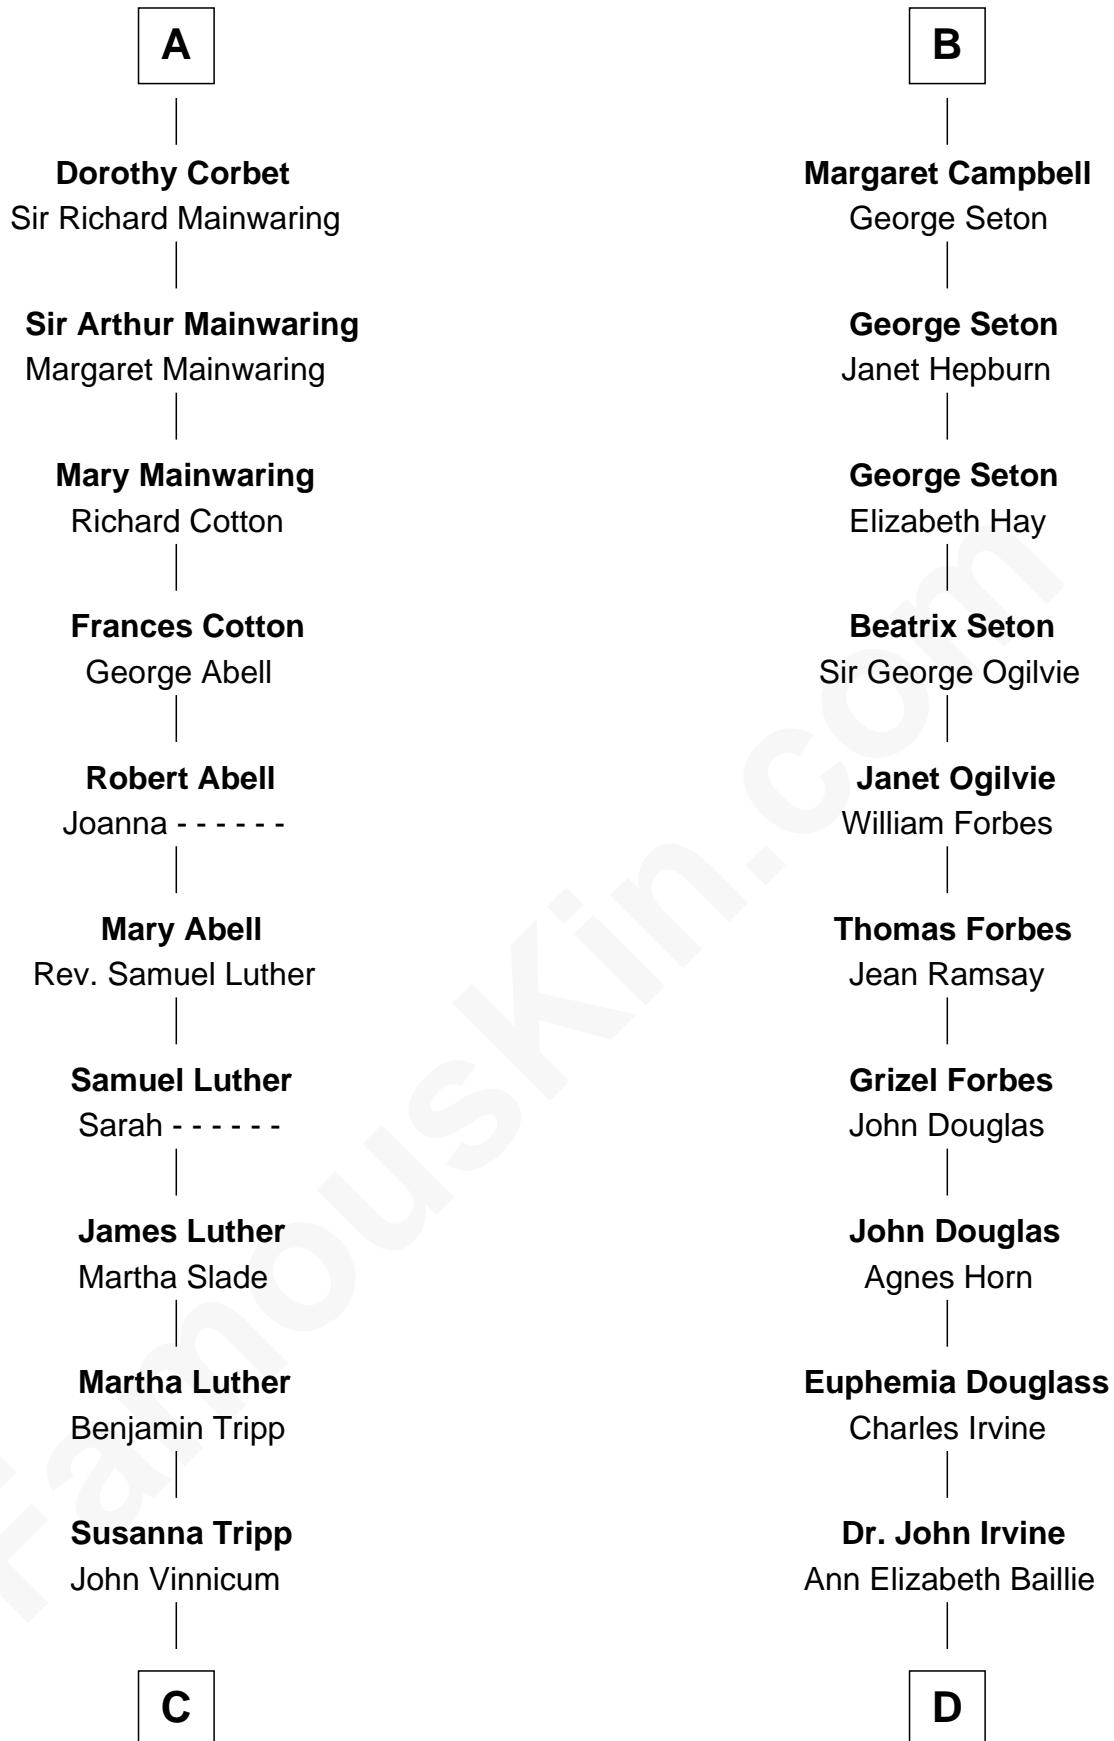

FamousKin.com Relationship Chart of

Lizzie Borden

Accused Murderess

20th cousin 1 time removed of

Eleanor Roosevelt

First Lady of President Franklin D. Roosevelt

Sir Richard de Burgh

Margaret - - - - -

Joan Stewart

John Stewart

Fingula of the Isles

Isabel Stewart

Colin Campbell

B

C

Sarah L. Vinnicum

Joseph Morse

Anthony Morse

Rhoda Morrison

Sarah Anthony Morse

Andrew Jackson Borden

Lizzie Borden

Accused Murderess

D

Anne Irvine

James Bulloch

James Stephens Bulloch

Martha Stewart

Martha Bulloch

Theodore Roosevelt

Elliott Roosevelt

Anna Rebecca Hall