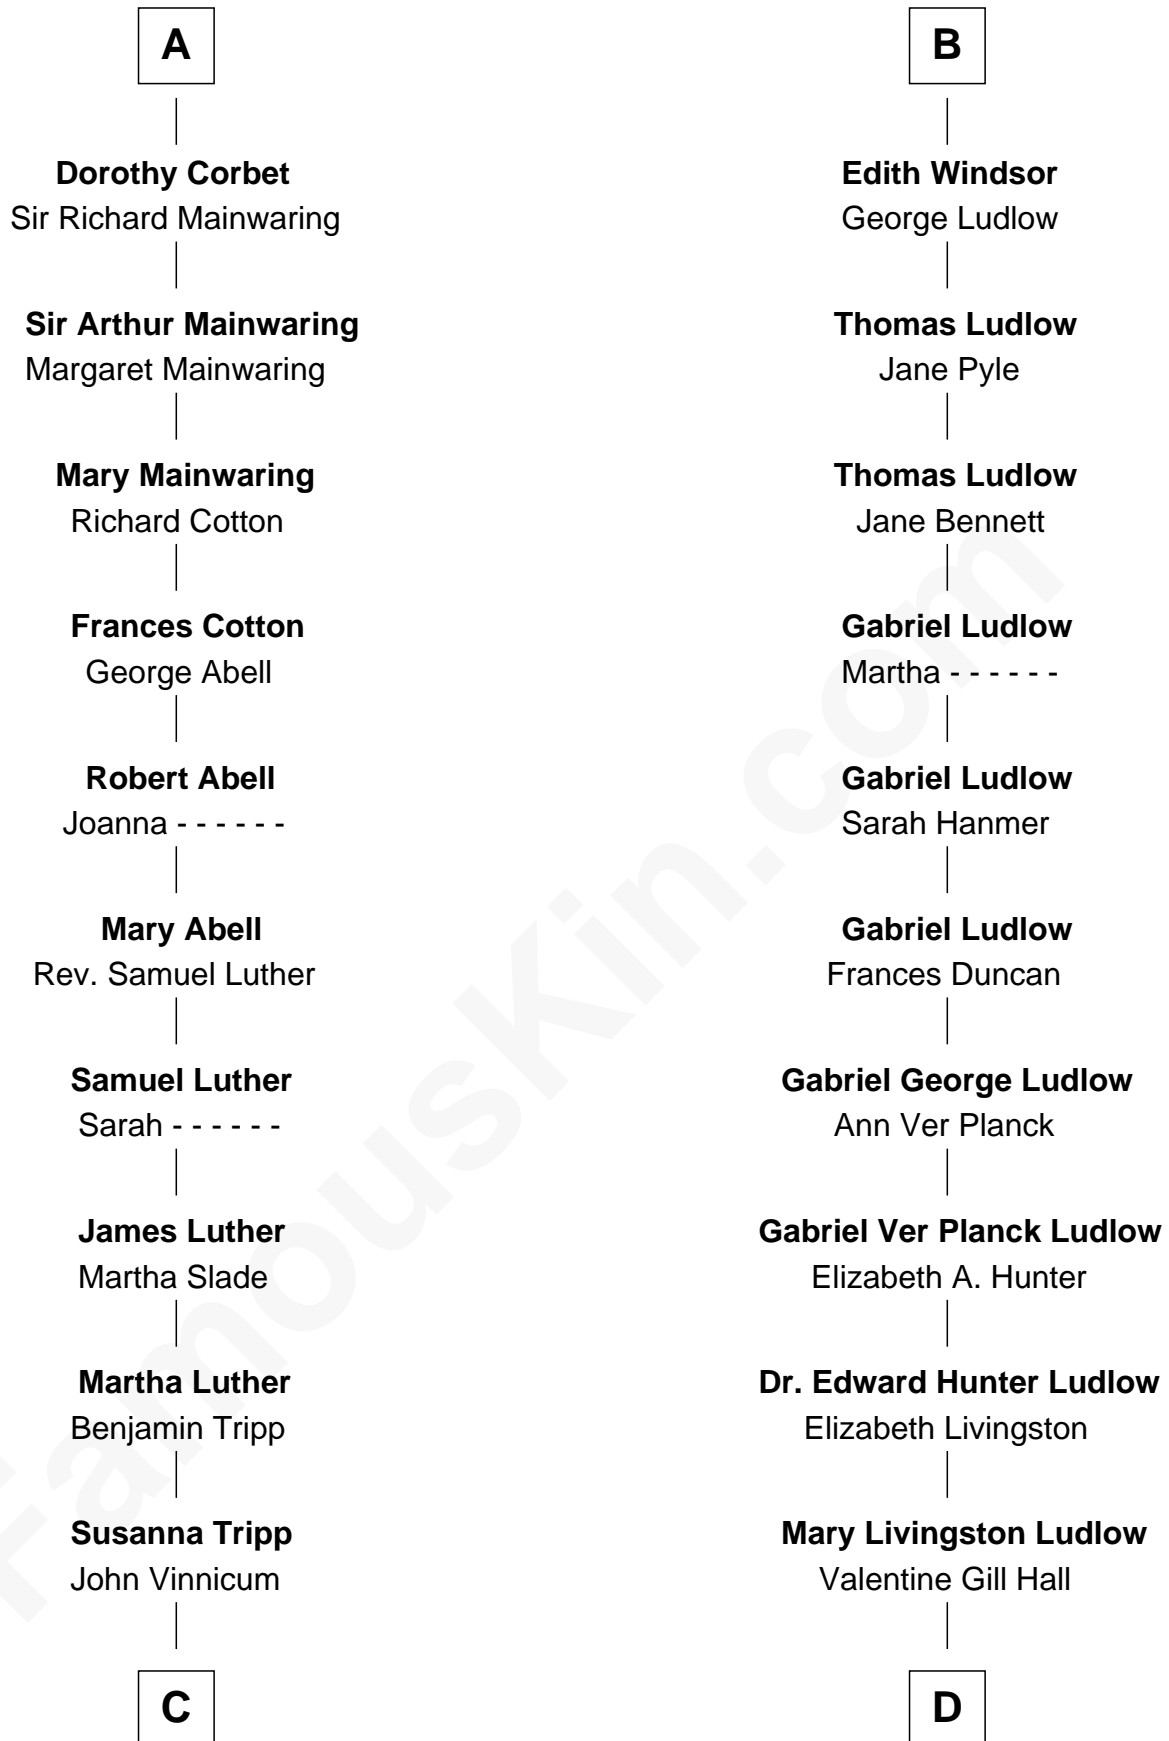

# FamousKin.com Relationship Chart of

**Lizzie Borden**

*Accused Murderess*

18th cousin 2 times removed of

**Eleanor Roosevelt**

*First Lady of President Franklin D. Roosevelt*

**Humphrey de Bohun**

Elizabeth Plantagenet

**Elizabeth Butler**

John Talbot

**Ann Talbot**

Sir Henry Vernon

**Elizabeth Vernon**

Sir Robert Corbet

**A**

**Margaret de Bohun**

John Andrews

**Elizabeth Andrews**

Sir Thomas de Windsor

**Sir Andrews de Windsor**

Elizabeth Blount

**B**

**C**

**Sarah L. Vinnicum**

Joseph Morse

**Anthony Morse**

Rhoda Morrison

**Sarah Anthony Morse**

Andrew Jackson Borden

**Lizzie Borden**

*Accused Murderess*

**D**