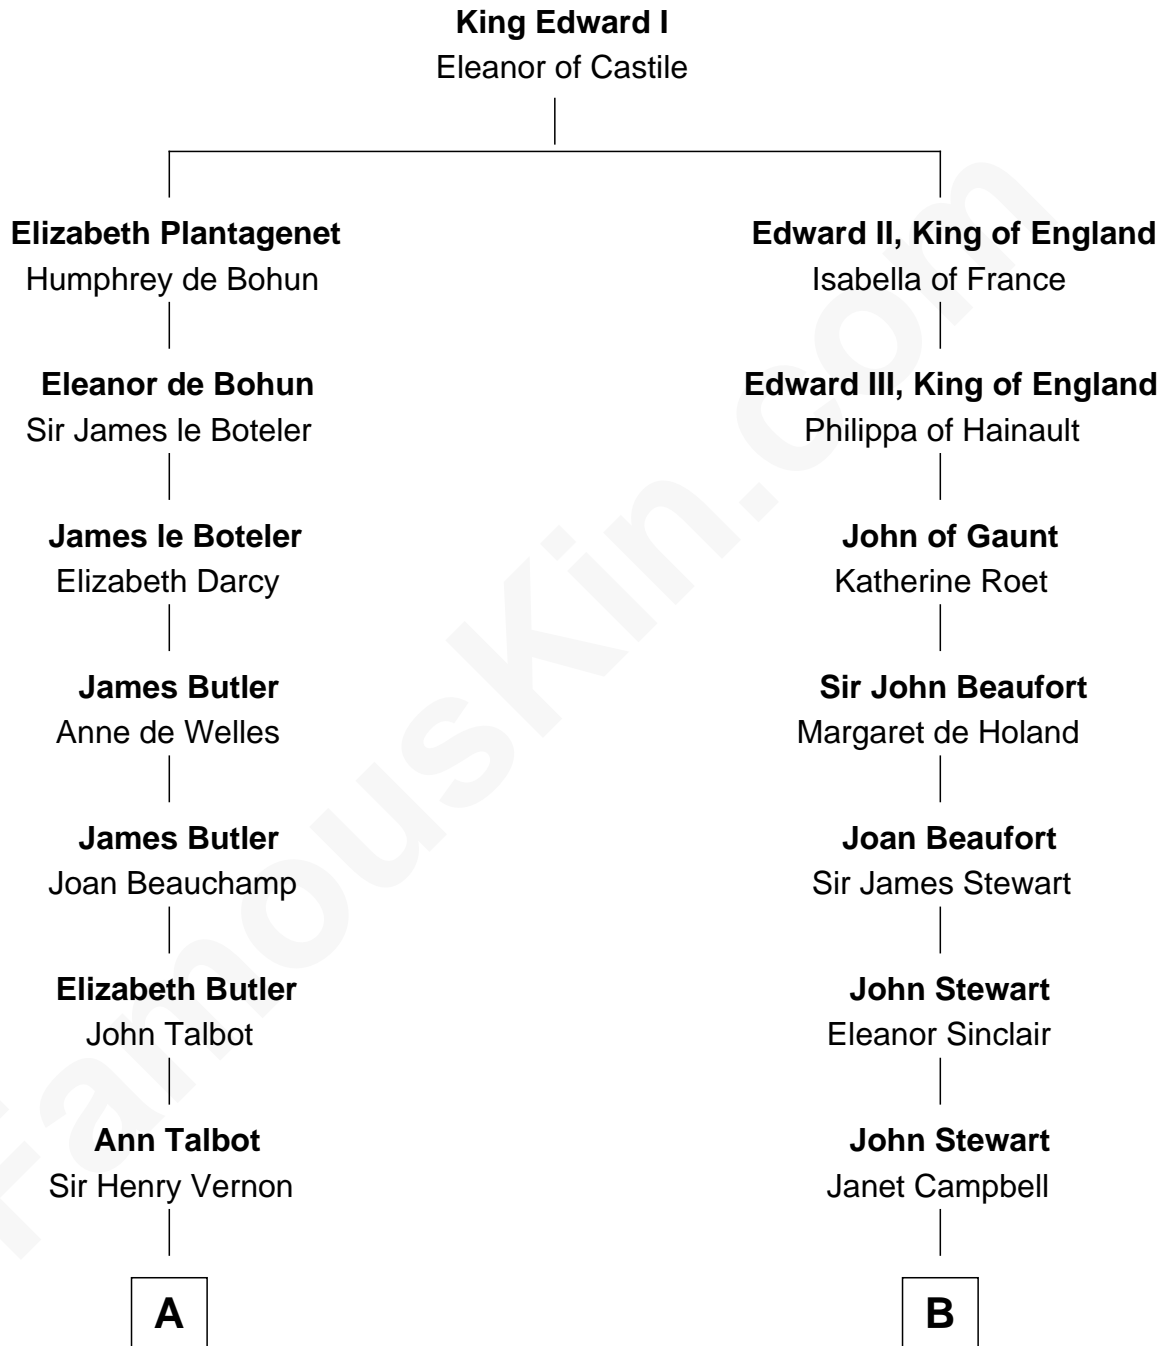

FamousKin.com Relationship Chart of

Lizzie Borden

Accused Murderess

18th cousin 3 times removed of

Theodore Roosevelt

26th U.S. President

C

Susanna Tripp
John Vinnicum

Sarah L. Vinnicum
Joseph Morse

Anthony Morse
Rhoda Morrison

Sarah Anthony Morse
Andrew Jackson Borden

Lizzie Borden
Accused Murderess

D

Martha Bulloch
Theodore Roosevelt

Theodore Roosevelt
26th U.S. President