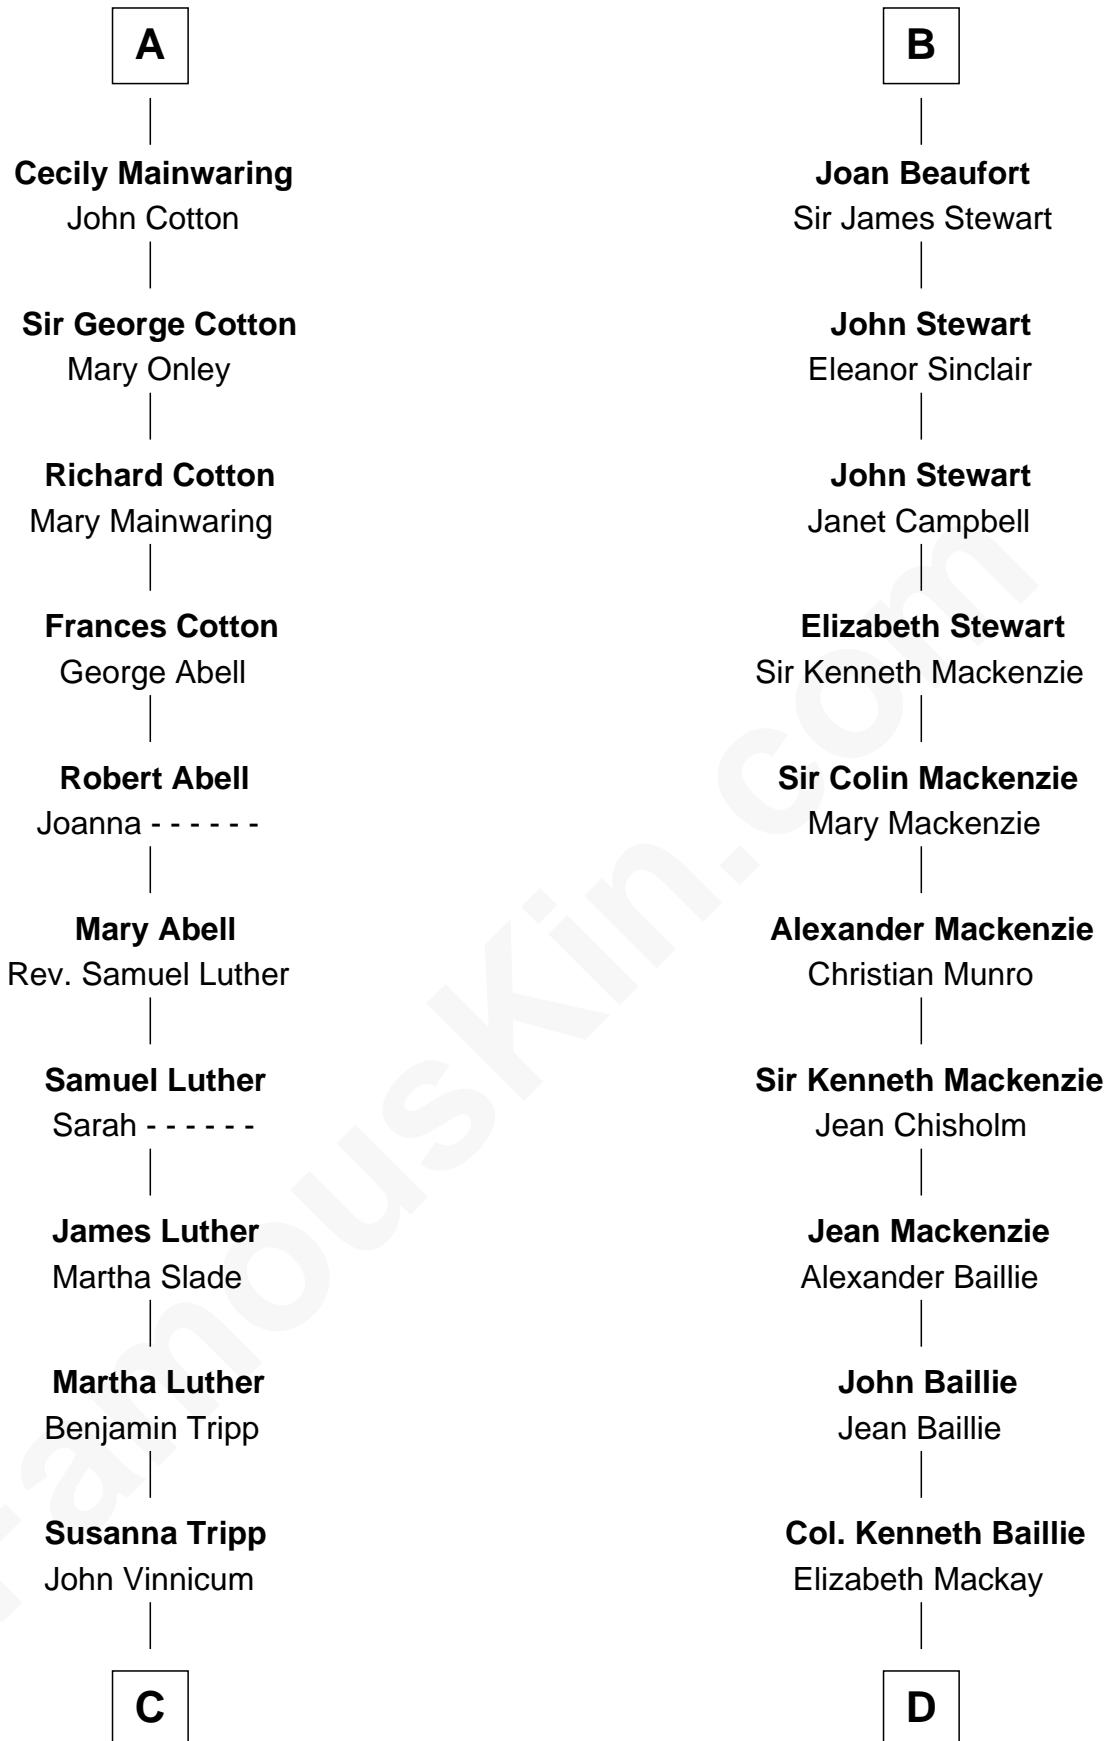

FamousKin.com Relationship Chart of

Lizzie Borden

Accused Murderess

20th cousin 1 time removed of

Theodore Roosevelt

26th U.S. President

Sir Roger de Quincy

Helen of Galloway

C

Sarah L. Vinnicum

Joseph Morse

Anthony Morse

Rhoda Morrison

Sarah Anthony Morse

Andrew Jackson Borden

Lizzie Borden

Accused Murderess

D

Ann Elizabeth Baillie

Dr. John Irvine

Anne Irvine

James Bulloch

James Stephens Bulloch

Martha Stewart

Martha Bulloch

Theodore Roosevelt

Theodore Roosevelt

26th U.S. President