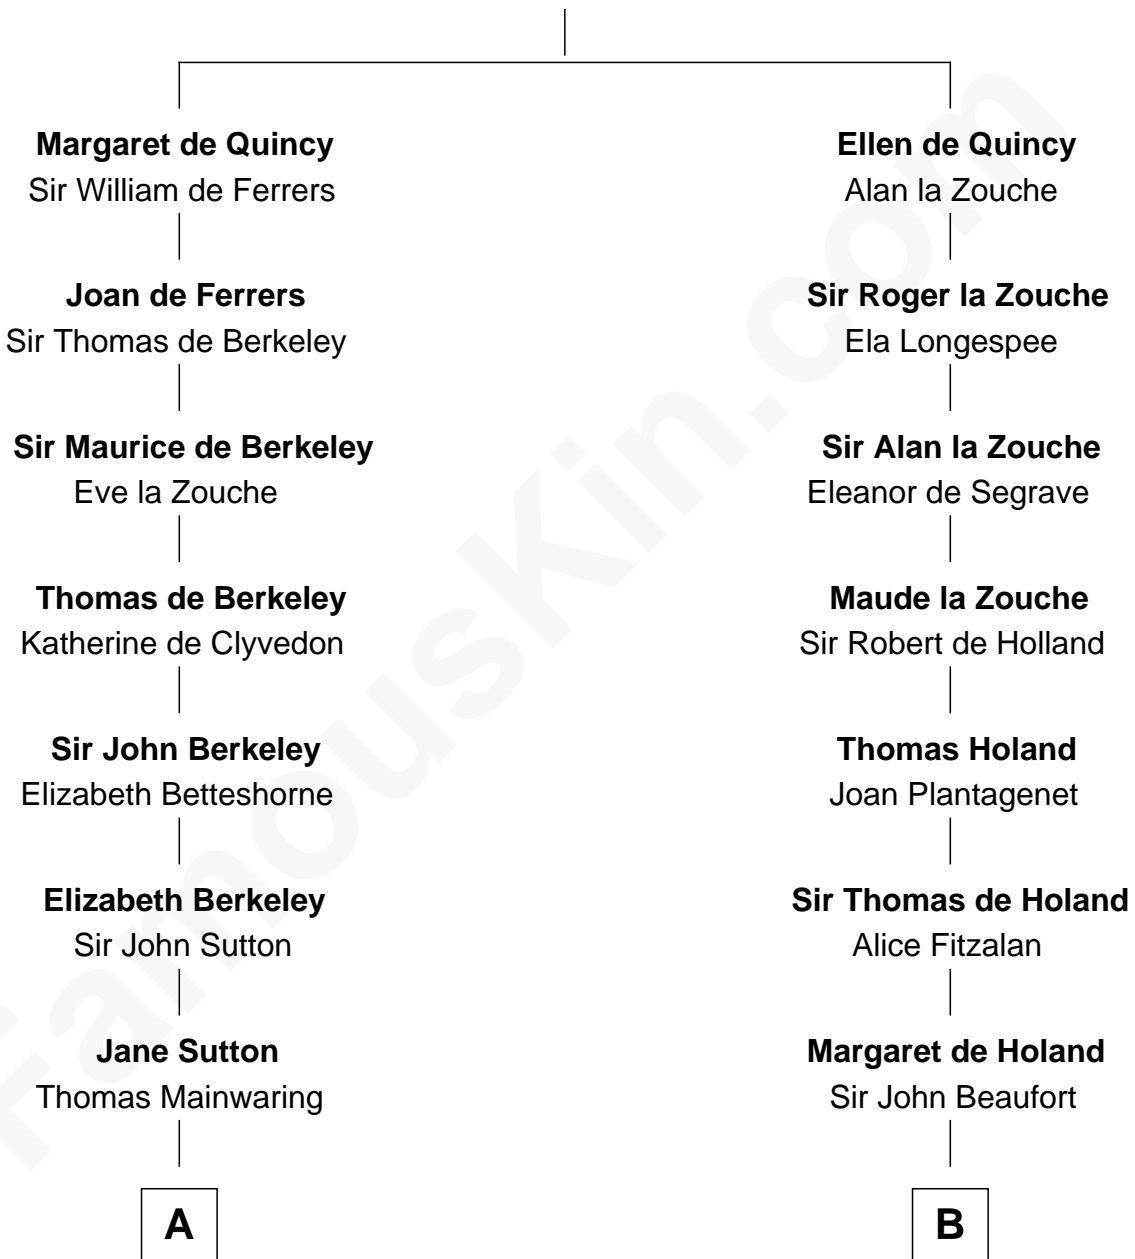

FamousKin.com Relationship Chart of

Lizzie Borden

Accused Murderess

20th cousin 1 time removed of

Theodore Roosevelt

26th U.S. President

Sir Roger de Quincy

Helen of Galloway

C

Sarah L. Vinnicum

Joseph Morse

Anthony Morse

Rhoda Morrison

Sarah Anthony Morse

Andrew Jackson Borden

Lizzie Borden

Accused Murderess

D

Ann Elizabeth Baillie

Dr. John Irvine

Anne Irvine

James Bulloch

James Stephens Bulloch

Martha Stewart

Martha Bulloch

Theodore Roosevelt

Theodore Roosevelt

26th U.S. President