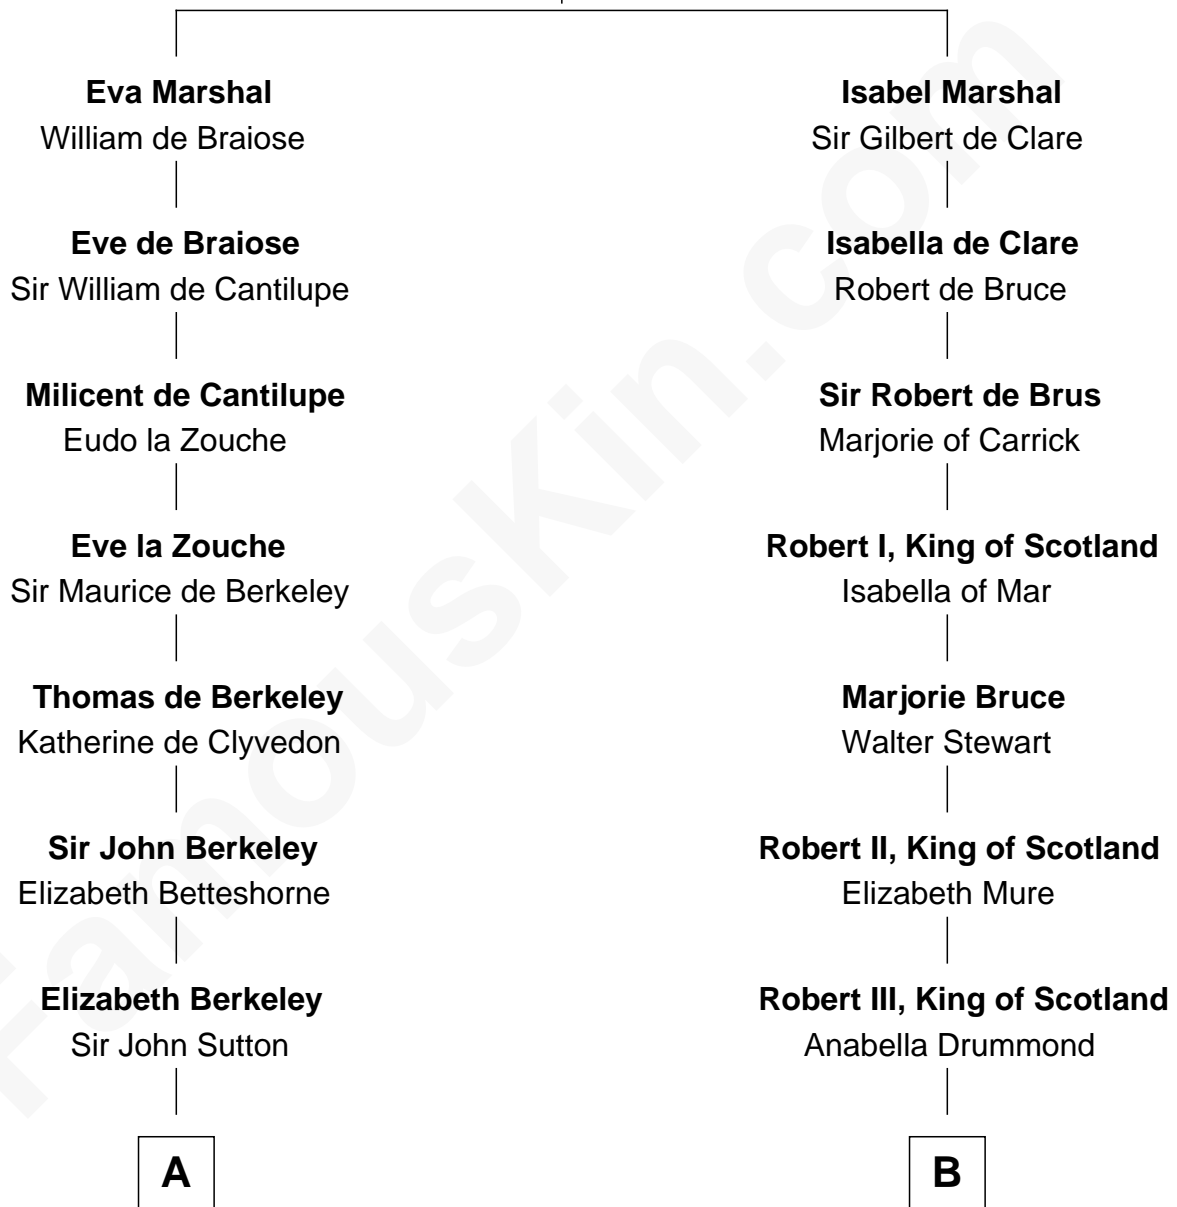

FamousKin.com Relationship Chart of

Lizzie Borden

Accused Murderess

21st cousin of

Theodore Roosevelt

26th U.S. President

Sir William Marshal

Isabel de Clare

C

Susanna Tripp
John Vinnicum

Sarah L. Vinnicum
Joseph Morse

Anthony Morse
Rhoda Morrison

Sarah Anthony Morse
Andrew Jackson Borden

Lizzie Borden
Accused Murderess

D

Dr. John Irvine
Ann Elizabeth Baillie

Anne Irvine
James Bulloch

James Stephens Bulloch
Martha Stewart

Martha Bulloch
Theodore Roosevelt

Theodore Roosevelt
26th U.S. President