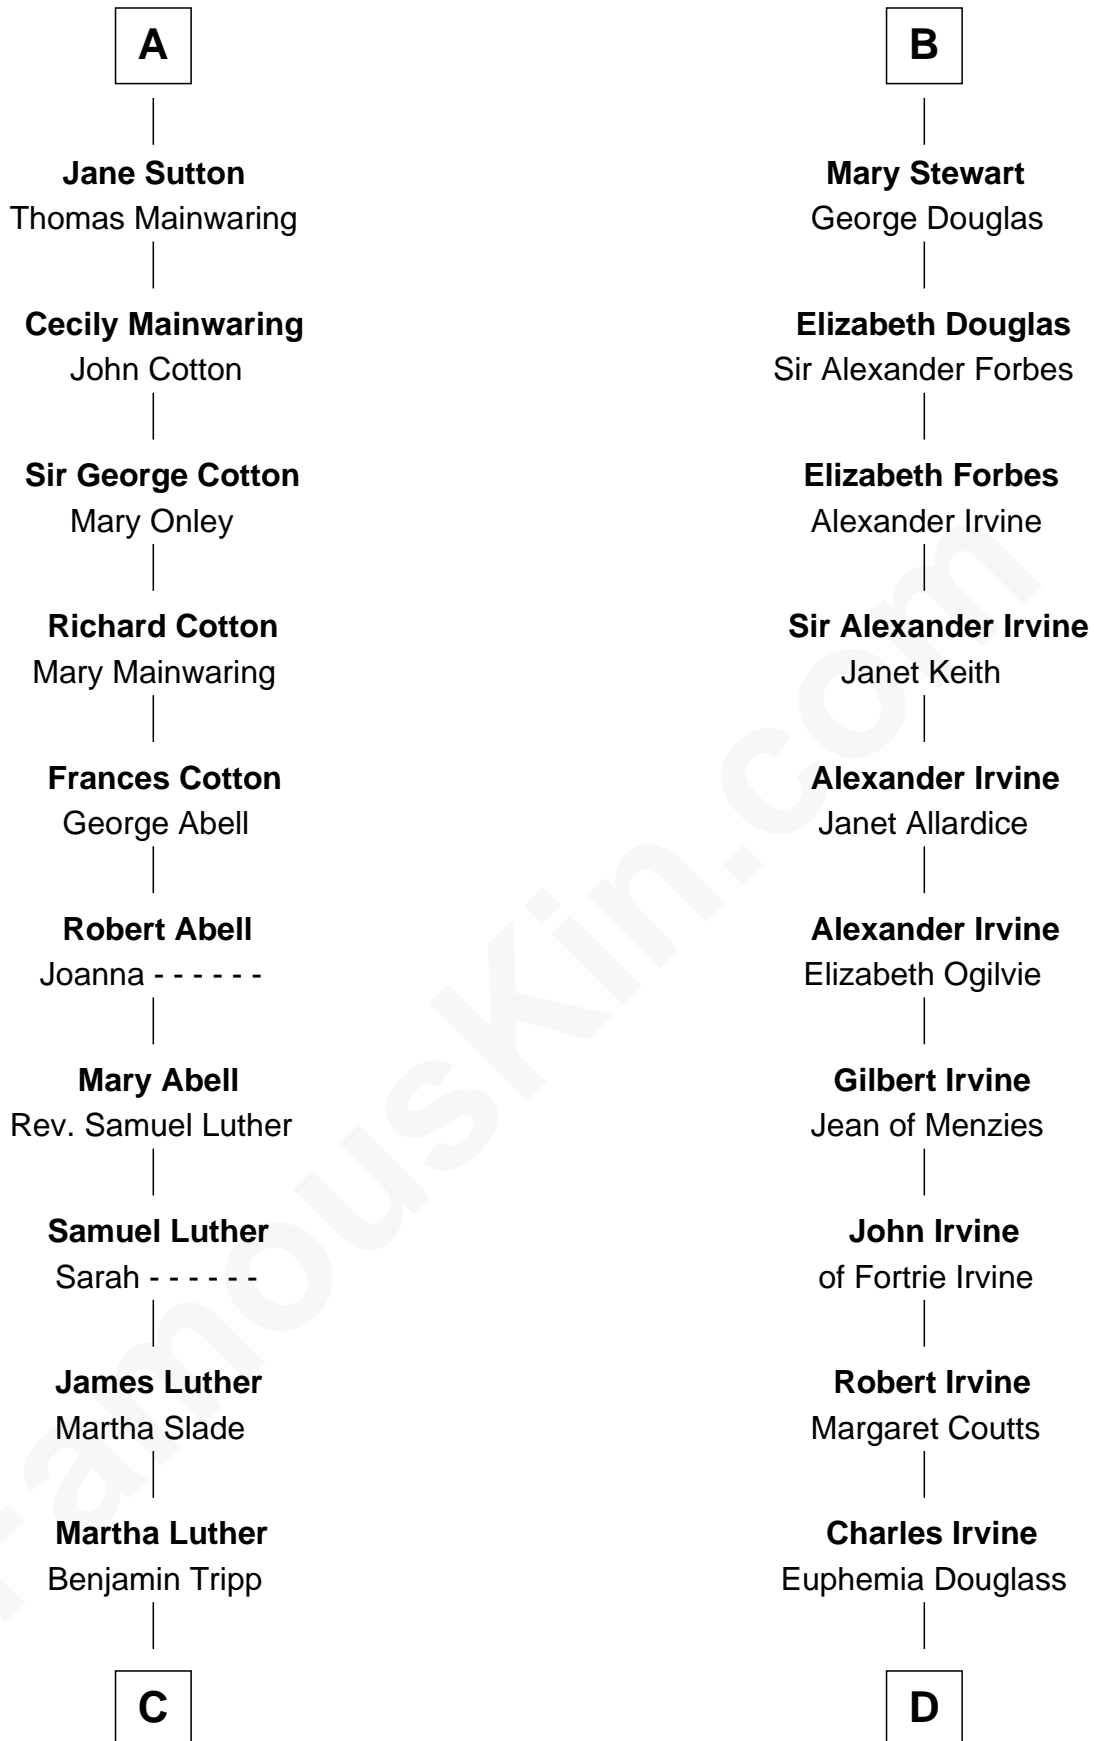

FamousKin.com Relationship Chart of

Lizzie Borden

Accused Murderess

21st cousin of

Theodore Roosevelt

26th U.S. President

Sir William Marshal

Isabel de Clare

C

Susanna Tripp
John Vinnicum

Sarah L. Vinnicum
Joseph Morse

Anthony Morse
Rhoda Morrison

Sarah Anthony Morse
Andrew Jackson Borden

Lizzie Borden
Accused Murderess

D

Dr. John Irvine
Ann Elizabeth Baillie

Anne Irvine
James Bulloch

James Stephens Bulloch
Martha Stewart

Martha Bulloch
Theodore Roosevelt

Theodore Roosevelt
26th U.S. President