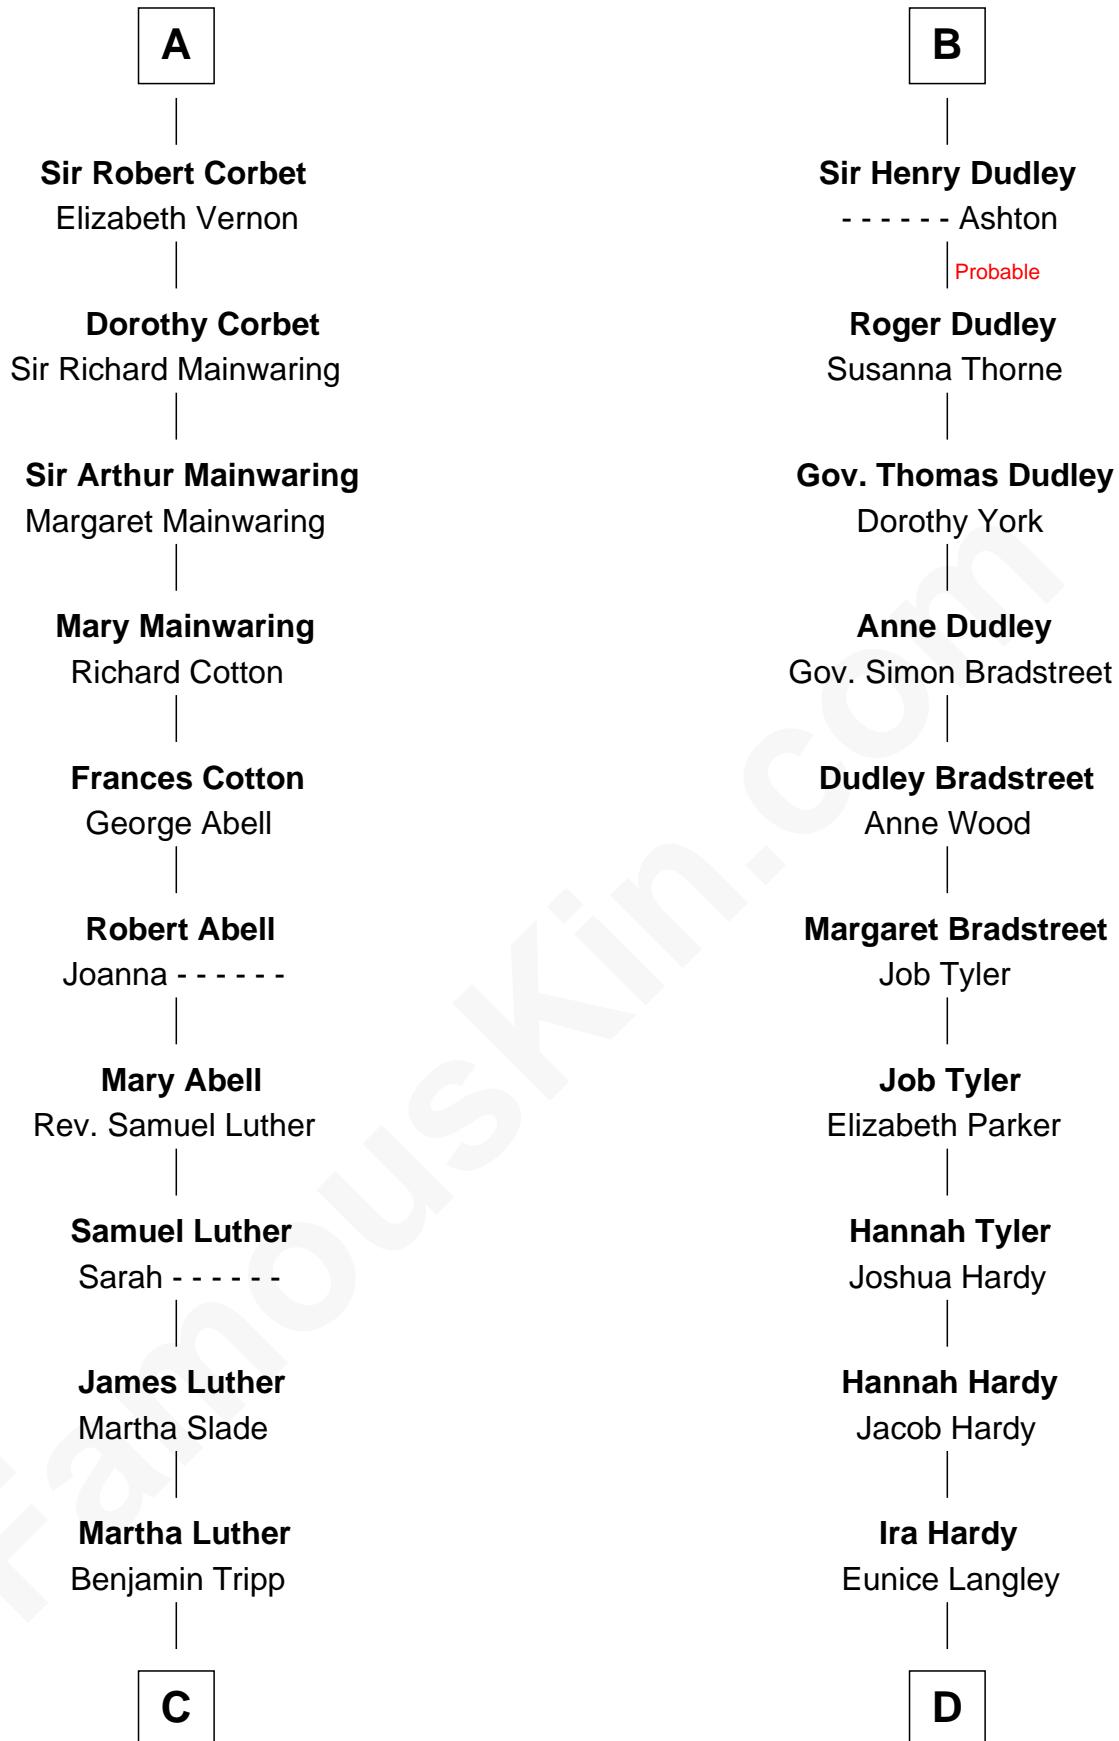

# FamousKin.com Relationship Chart of

**Lizzie Borden**

*Accused Murderess*

21st cousin of

**James Taylor**

*Singer-Songwriter*

**C**

**Susanna Tripp**

John Vinnicum

**Sarah L. Vinnicum**

Joseph Morse

**Anthony Morse**

Rhoda Morrison

**Sarah Anthony Morse**

Andrew Jackson Borden

**Lizzie Borden**

*Accused Murderess*

**D**

**Lovercia L. Hardy**

Willard Knox

**Fred Charles Knox**

Ruth Elizabeth Collins

**Ella Angelique Knox**

Henry Herman Woodard

**Gertrude Arline Woodard**

Dr. Isaac Montrose Taylor

**James Taylor**

*Singer-Songwriter*